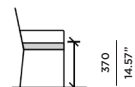

PACIFIC

Pacific-08C Armchair

FRAME

Teak natural

Teak burnt charcoal

SEAT

White Batyline

Sunbrella - Natural