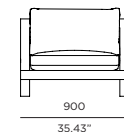

PACIFIC

Pacific-08C Armchair

FRAME

Teak natural

Teak burnt charcoal

SEAT

White Batyline

Sunbrella - Natural