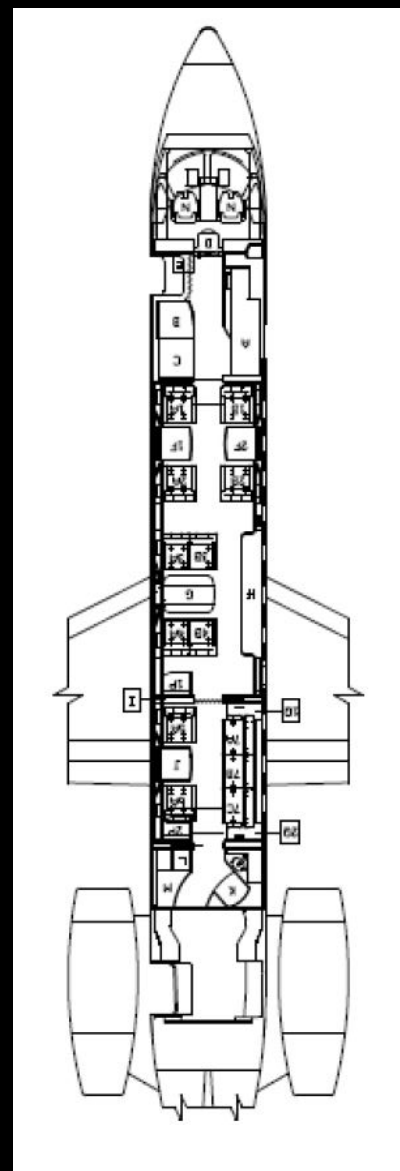

INTERIOR:

Number of Passengers Thirteen (13)

Galley Location Forward

Forward Cabin Configuration Four (4) Place Double Club

Mid Cabin Configuration Four (4) Place Conference Group Opposite a Credenza

Aft Cabin Configuration Two (2) Place Club Opposite a Three (3) Place Divan

ENTERTAINMENT:

Display / TV Monitor(s) 17.5" Dual Bulkhead Monitors Control Monitor

8.9" HD Touchscreen Monitor Cabin Management System Honeywell

Ovation Select w/ JetMap Moving Maps

Other Notable Feature(s) Blu-ray / DVD / CD / MP3 Player; iPod

Docking Station; Crystal Clear Sound System; and Auxiliary Panel w/

HDMI & USB Port

External dimensions:

External Length: 86ft 5in 26.33m

External Height: 21ft 9in 6.64m

Wing Span: 69ft 5in 21.17m

INTERIOR dimensions:

Cabin Length: 42ft 45in 12.94m

Cabin Width: 6ft 89in 2.1m

Cabin Height: 6ft 1.83m

Baggage Capacity: 286cu ft 8.1cu m

INTERIOR

2014 Legacy 650

Air Taxi Jet General Aviation Shenzhen

HQ: Baoyuan Road, Caifugang Tower D-1203A/B