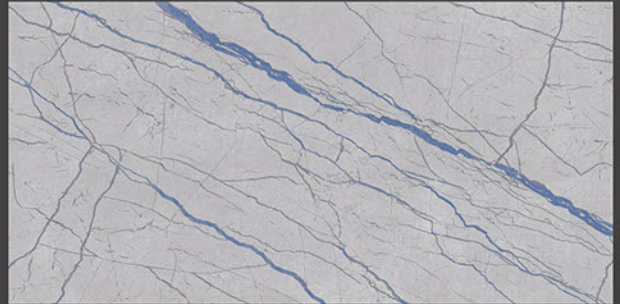

Easy to
Clean

Carving
SERIES

600x1200mm
GLAZED VITRIFIED TILES

CRV ALLURO GREY

RANDOM FACES - 3

Low Water
Absorption

Frost
Resistant

Chemical
Resistant