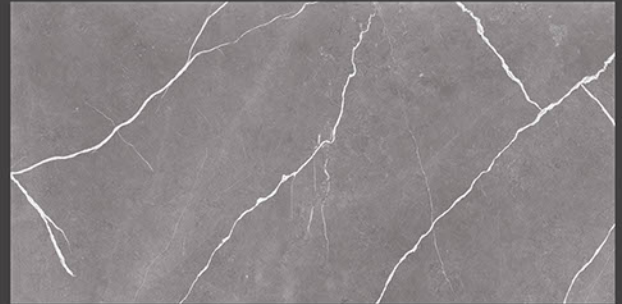

Stain
Resistance

Zero
Maintenance

Easy to
Clean

Carving
SERIES

600x1200mm
GLAZED VITRIFIED TILES

CRV VELVET GRIS

RANDOM FACES - 4

Low Water
Absorption