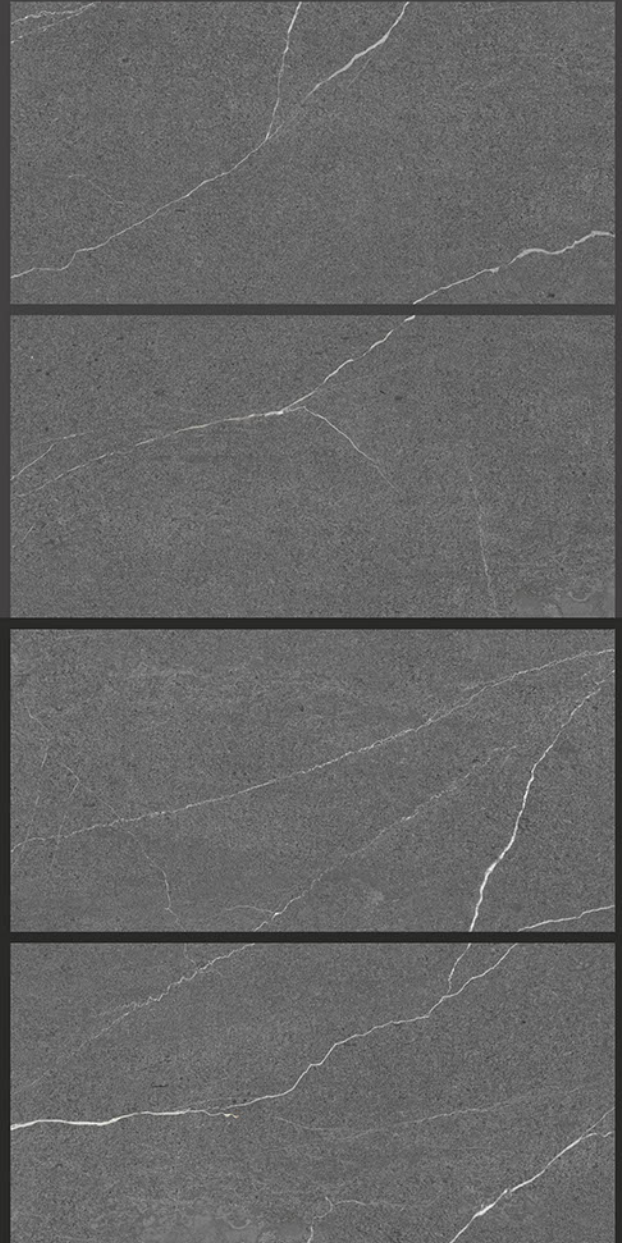

Chemical
Resistant

Stain
Resistance

Zero
Maintenance

Easy to
Clean

Carving
SERIES

600x1200mm
GLAZED VITRIFIED TILES

CRV CORNOS GRAFITO

RANDOM FACES - 4