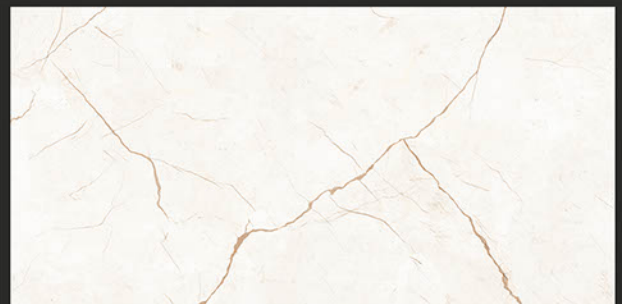

Frost
Resistant

Chemical
Resistant

Stain
Resistance

Zero
Maintenance

Easy to
Clean

Carving
SERIES

600x1200mm
GLAZED VITRIFIED TILES

CRV PRAG CREMA