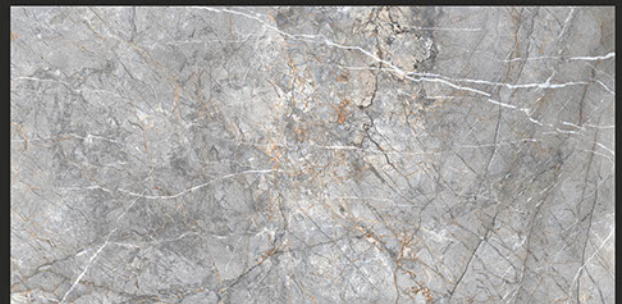

CRV BRUT GRIS

NEW
ARRIVAL

RANDOM FACES - 4

Low Water
Absorption

Frost
Resistant

Chemical
Resistant

Stain
Resistance

Zero
Maintenance

Easy to
Clean