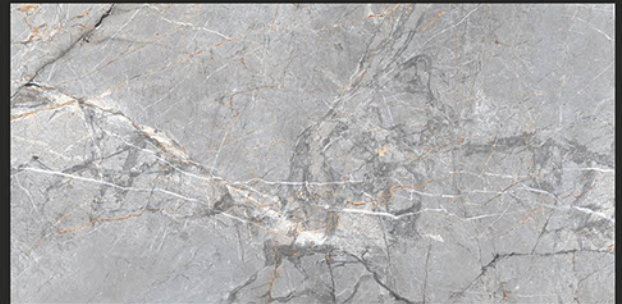

CRV BRUT GRIS

NEW
ARRIVAL

RANDOM FACES - 4

Low Water
Absorption

Frost
Resistant

Chemical
Resistant

Stain
Resistance

Zero
Maintenance

Easy to
Clean