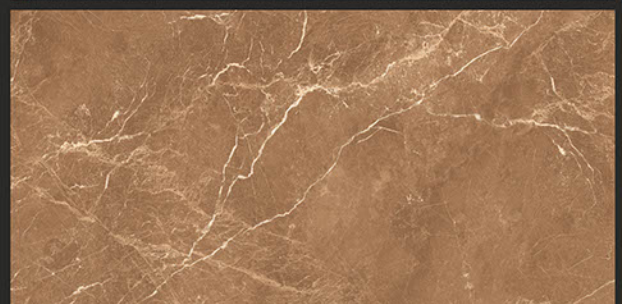

CRV KIMBER BROWN

RANDOM FACES - 4

Low Water
Absorption

Frost
Resistant

Chemical
Resistant

Stain
Resistance

Zero
Maintenance

Easy to
Clean