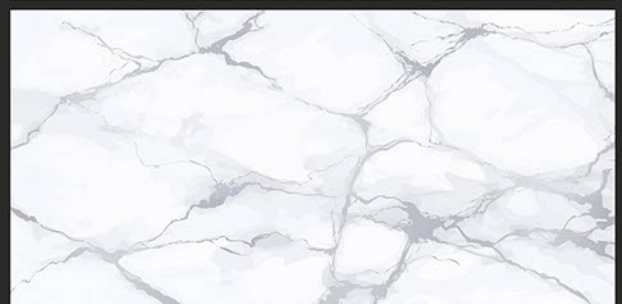

DESIGN SHOWN -
CRV CHARMWOOD

Carving
SERIES

600x1200mm
GLAZED VITRIFIED TILES

CRV CHESTER SILVER

NEW
ARRIVAL

RANDOM FACES - 4

Low Water
Absorption

Frost
Resistant