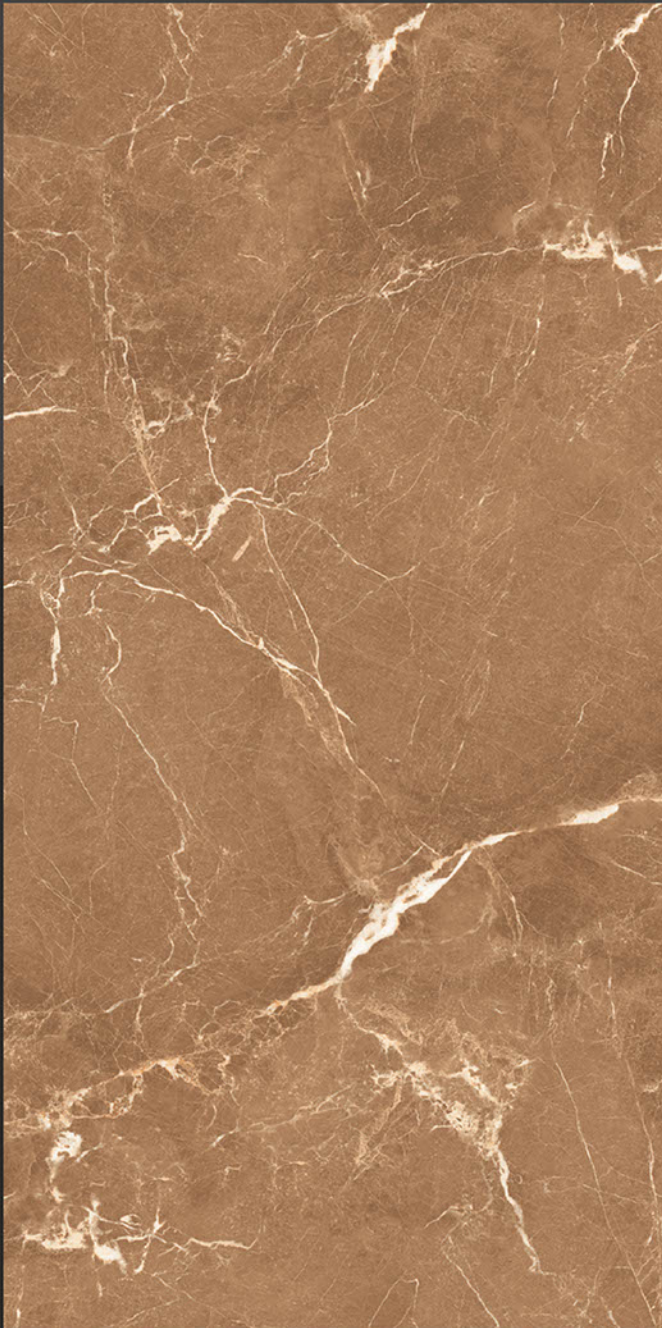

CRV KIMBER BROWN

RANDOM FACES - 4

Low Water
Absorption

Frost
Resistant

Chemical
Resistant

Stain
Resistance

Zero
Maintenance

Easy to
Clean