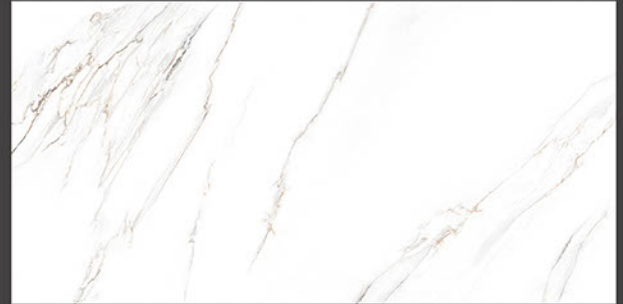

DESIGN SHOWN -
CRV MIAMI BLACK & WHITE

Carving
SERIES

600x1200mm
GLAZED VITRIFIED TILES

CRV MOUNTAIN WHITE

NEW
ARRIVAL

RANDOM FACES - 4

Low Water
Absorption

Frost
Resistant