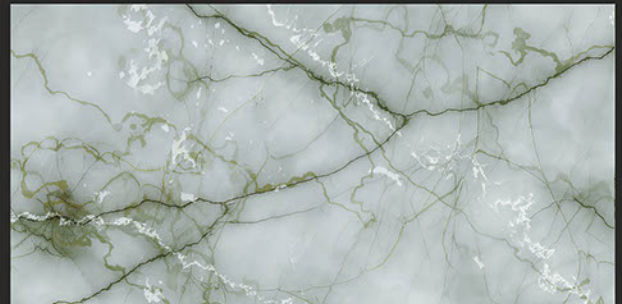

CRV DOLCE GREEN

NEW
ARRIVAL

RANDOM FACES - 2

Low Water
Absorption

Frost
Resistant

Chemical
Resistant

Stain
Resistance

Zero
Maintenance

Easy to
Clean