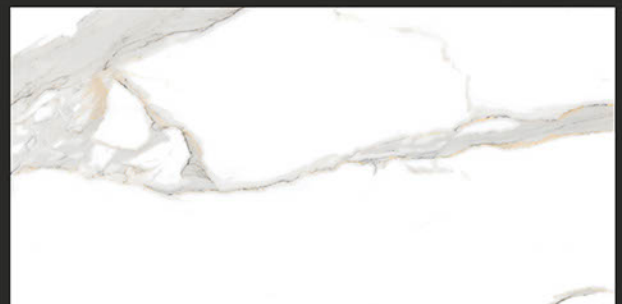

CRV STATUARIO CLASSIC

RANDOM FACES - 4

Low Water
Absorption

Frost
Resistant

Chemical
Resistant

Stain
Resistance

Zero
Maintenance

Easy to
Clean