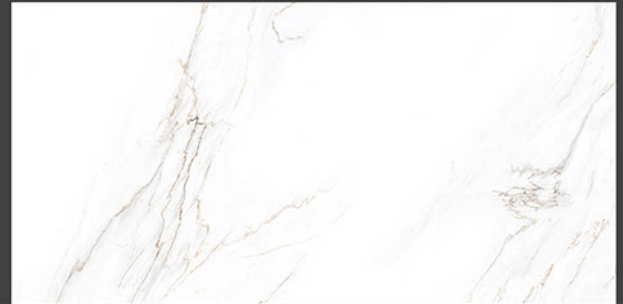

DESIGN SHOWN -
CRV MIAMI BLACK & WHITE

Carving
SERIES

600x1200mm
GLAZED VITRIFIED TILES

CRV MOUNTAIN WHITE

NEW
ARRIVAL

RANDOM FACES - 4

Low Water
Absorption

Frost
Resistant