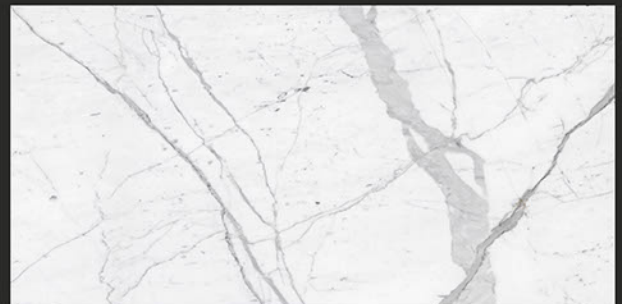

Stain
Resistance

Zero
Maintenance

Easy to
Clean

Carving
SERIES

600x1200mm
GLAZED VITRIFIED TILES

CRV CALACATTA

RANDOM FACES - 4

Low Water
Absorption