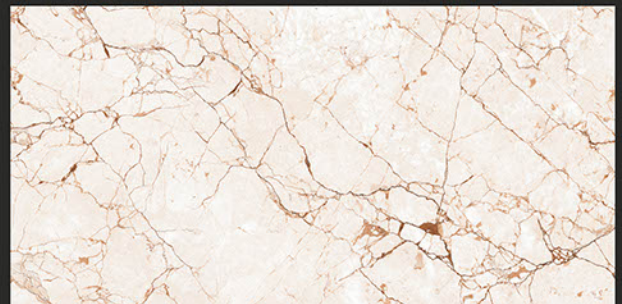

CRV BRECCIA BEIGE

RANDOM FACES - 4

Low Water
Absorption

Frost
Resistant

Chemical
Resistant

Stain
Resistance

Zero
Maintenance

Easy to
Clean