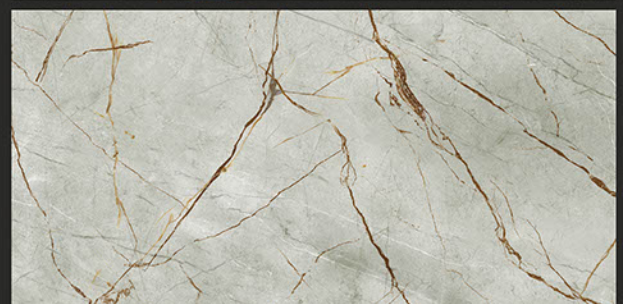

CRV SAHA AZUL

RANDOM FACES - 4

Low Water
Absorption

Frost
Resistant

Chemical
Resistant

Stain
Resistance

Zero
Maintenance

Easy to
Clean