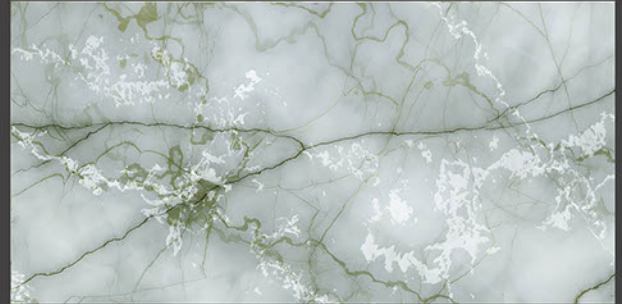

CRV DOLCE GREEN

NEW
ARRIVAL

RANDOM FACES - 2

Low Water
Absorption

Frost
Resistant

Chemical
Resistant

Stain
Resistance

Zero
Maintenance

Easy to
Clean