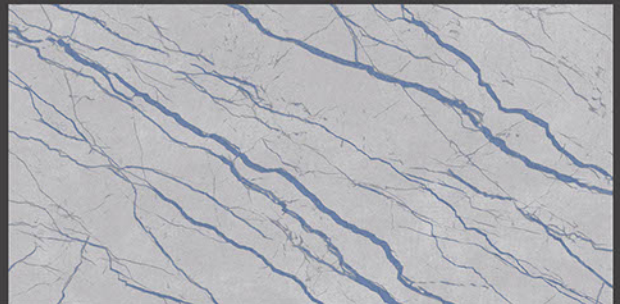

CRV ALLURO GREY

RANDOM FACES - 3

Low Water
Absorption

Frost
Resistant

Chemical
Resistant

Stain
Resistance

Zero
Maintenance

Easy to
Clean