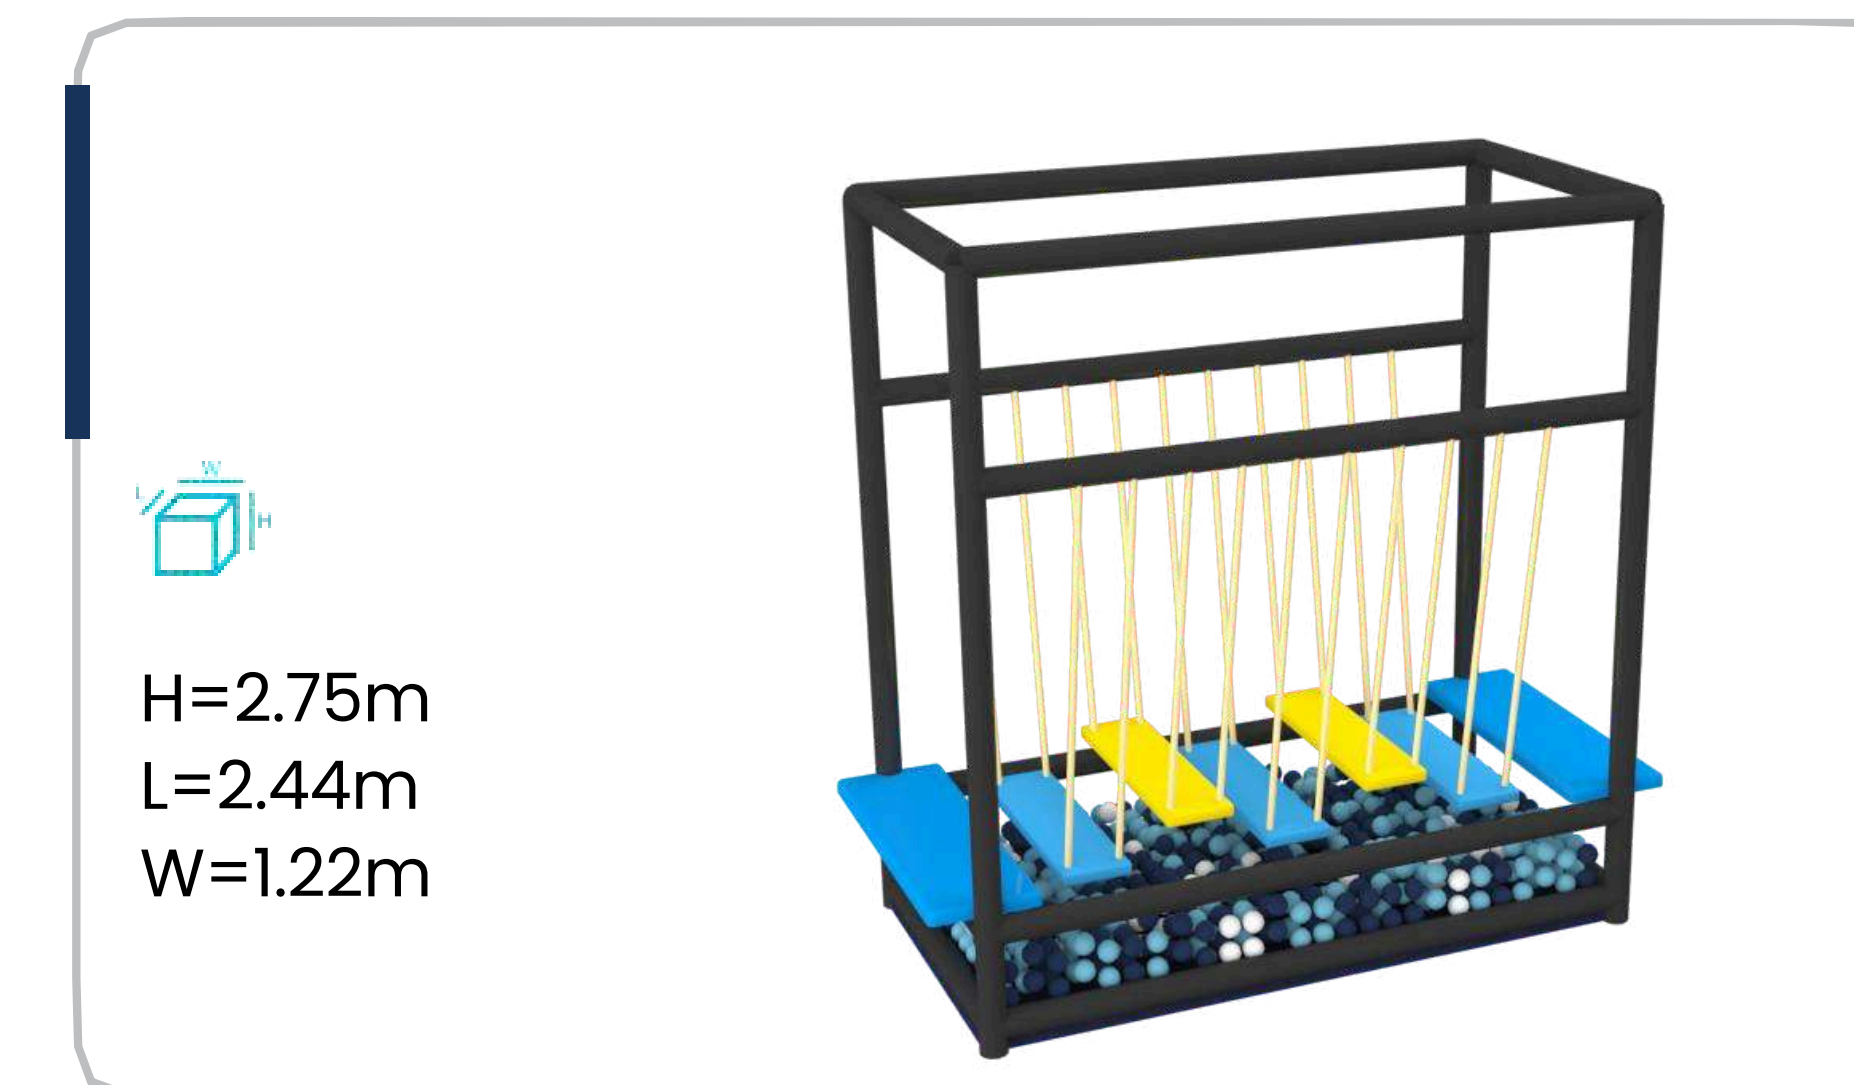

SOFT PLAY RACING CAR

3+ 2 Persons

Inflatables

Kungfu Breakout

A mixture of challenges can train a child's physical strength, speed, coordination, and flexibility. The moderate level of difficulty coupled with the foam pit as protection gives a sense of security for the children to take on the challenges fearlessly, and to reap the reward of heightened confidence as they complete the obstacles.

Toddler Play Furniture

Rainbow Net

The structure is made up of woven mesh yarn. It mimics an ant's nest and creates an intimate space for children to play. Not only can the children have fun climbing inside the net, but the vibrant shades also help sharpen their sensitivity toward colors and boost their imagination.