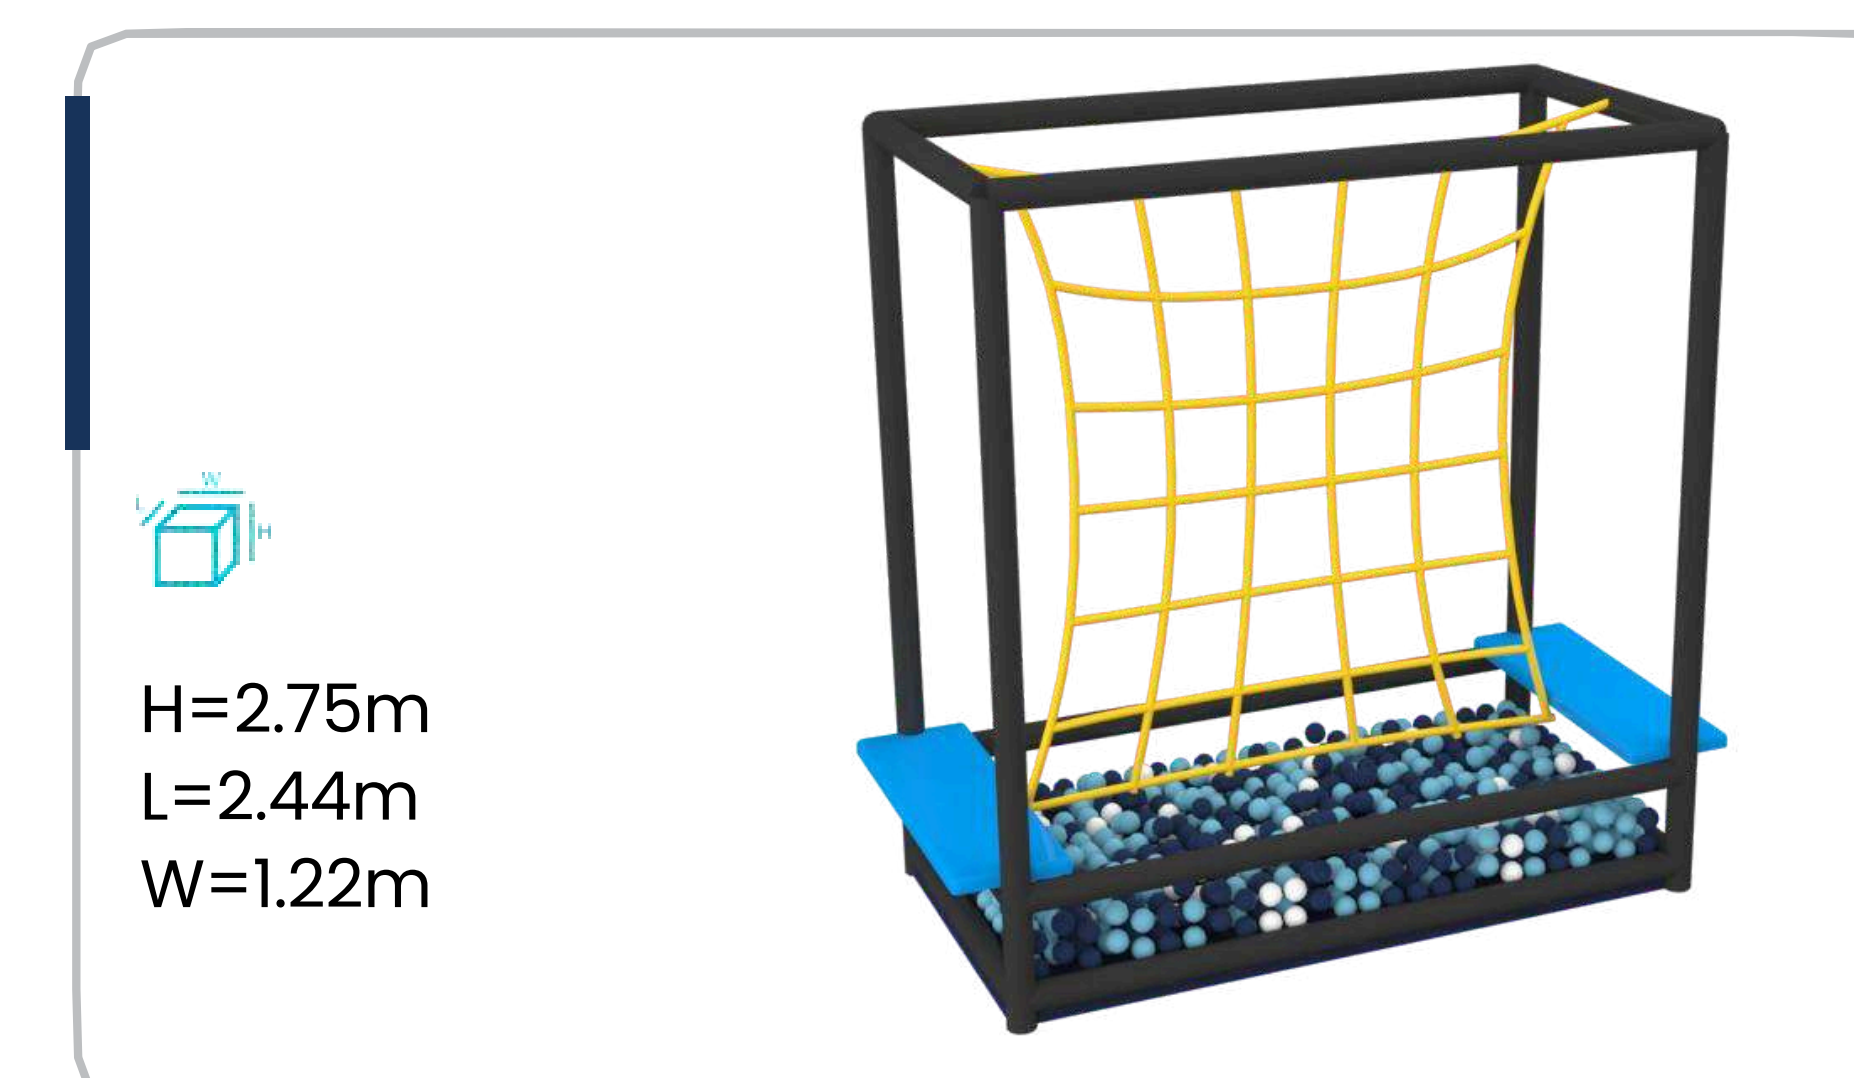

SOFT PLAY RACING CAR

3+ 2 Persons

Inflatables

Kungfu Breakout

A mixture of challenges can train a child's physical strength, speed, coordination, and flexibility. The moderate level of difficulty coupled with the foam pit as protection gives a sense of security for the children to take on the challenges fearlessly, and to reap the reward of heightened confidence as they complete the obstacles.

Toddler Play Furniture

Rainbow Net

The structure is made up of woven mesh yarn. It mimics an ant's nest and creates an intimate space for children to play. Not only can the children have fun climbing inside the net, but the vibrant shades also help sharpen their sensitivity toward colors and boost their imagination.