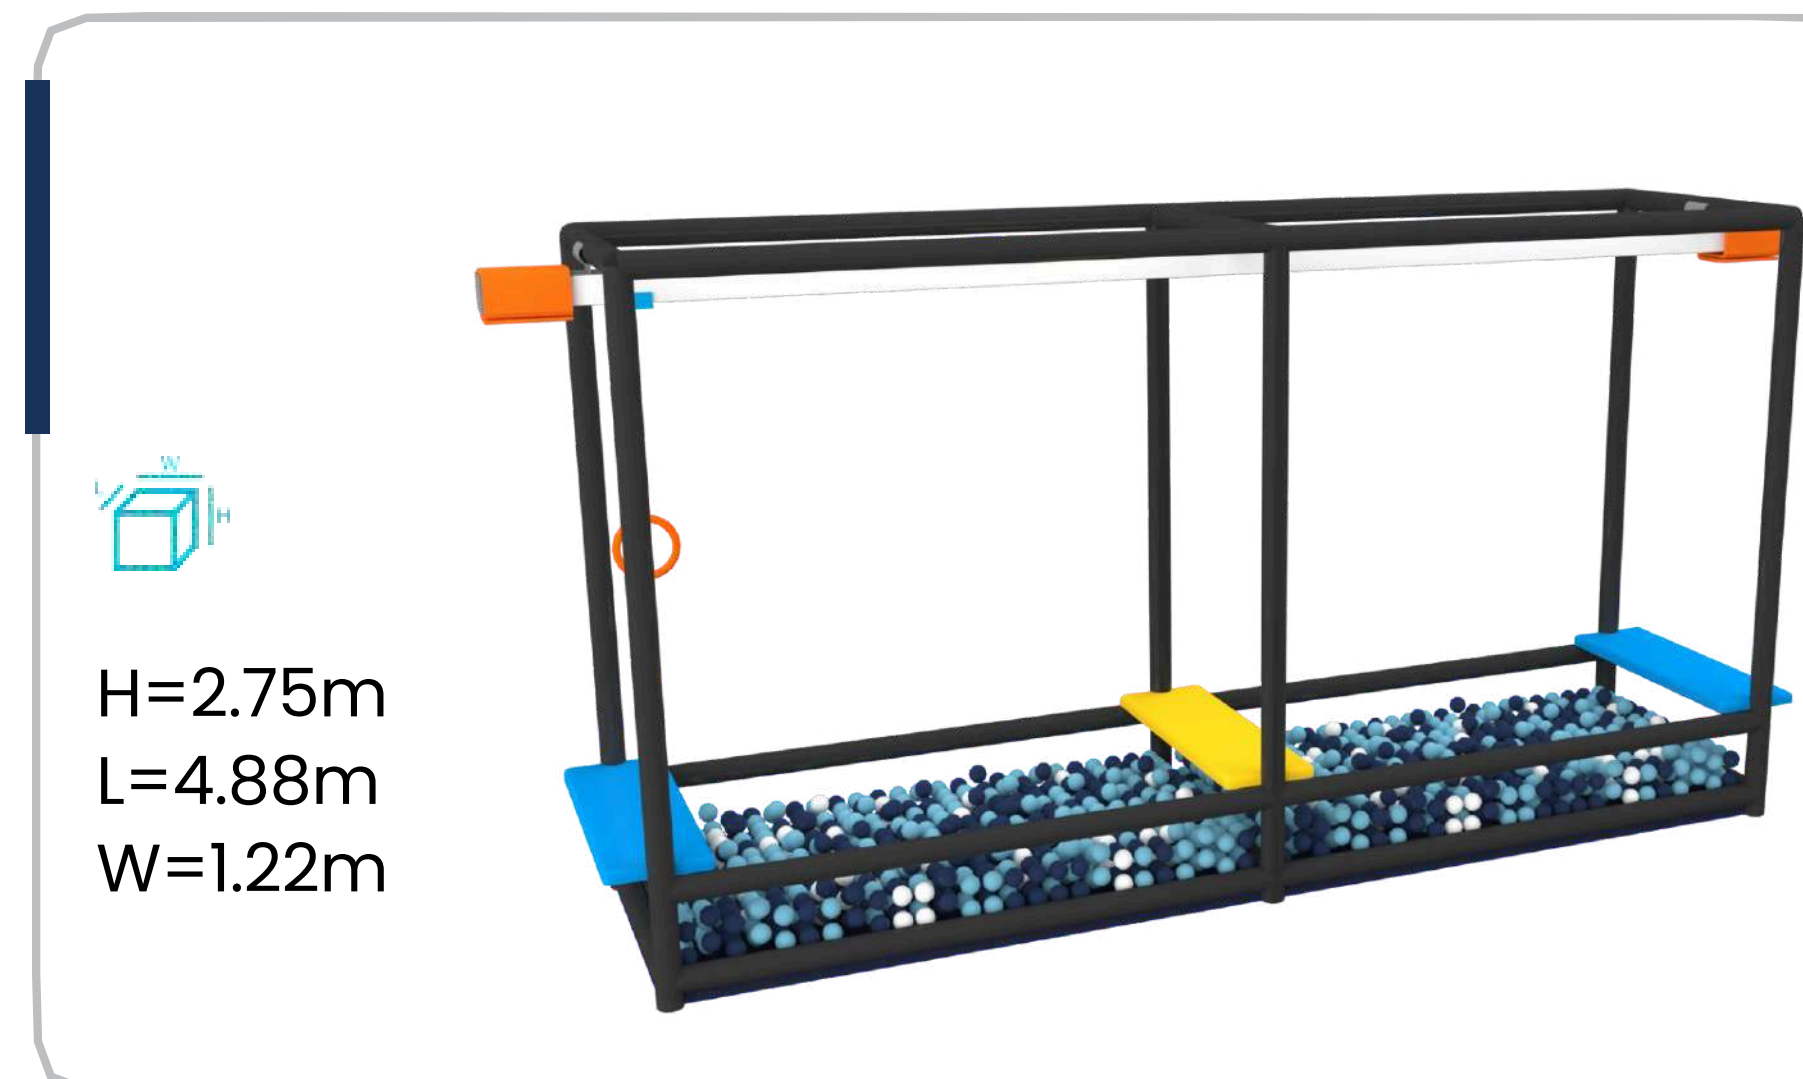

Toddler Play Furniture

Rainbow Net

The structure is made up of woven mesh yarn. It mimics an ant's nest and creates an intimate space for children to play. Not only can the children have fun climbing inside the net, but the vibrant shades also help sharpen their sensitivity toward colors and boost their imagination.