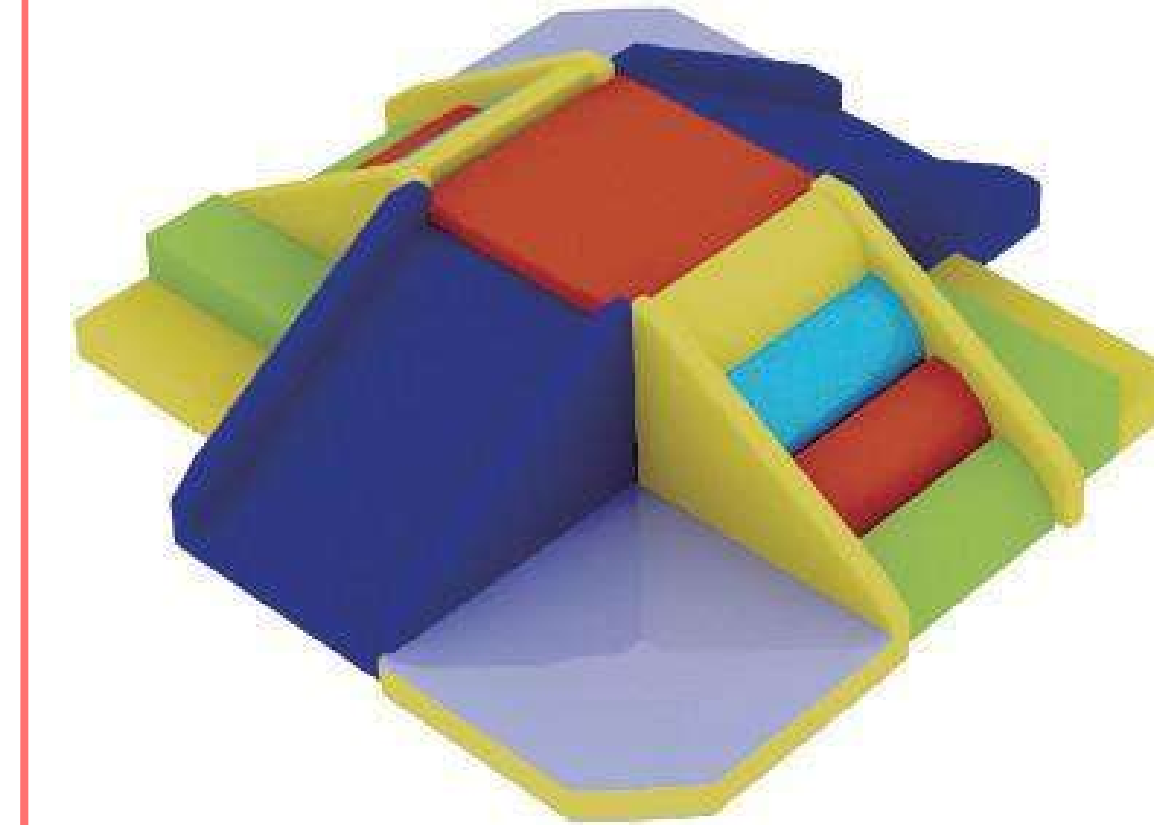

TODDLER SOFT PLAY