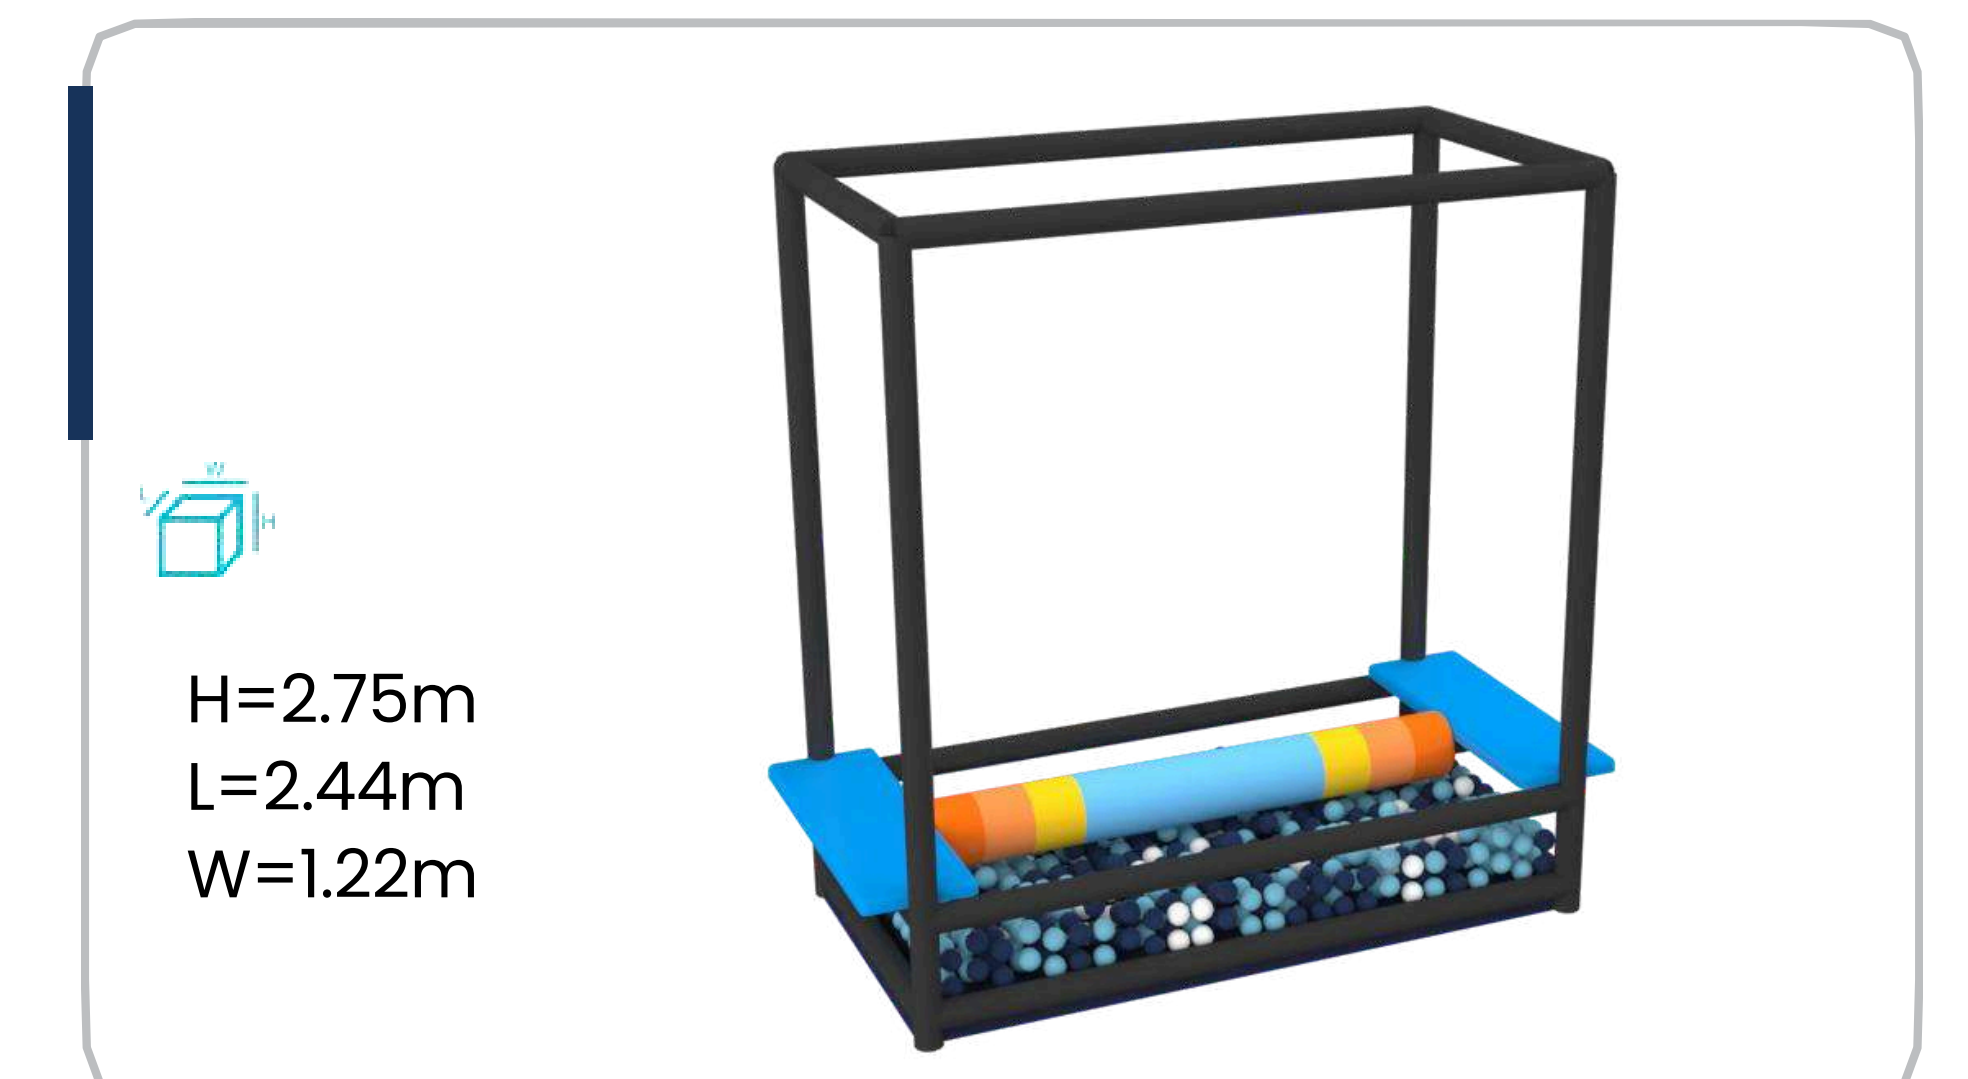

Toddler Play Furniture

Rainbow Net

The structure is made up of woven mesh yarn. It mimics an ant's nest and creates an intimate space for children to play. Not only can the children have fun climbing inside the net, but the vibrant shades also help sharpen their sensitivity toward colors and boost their imagination.