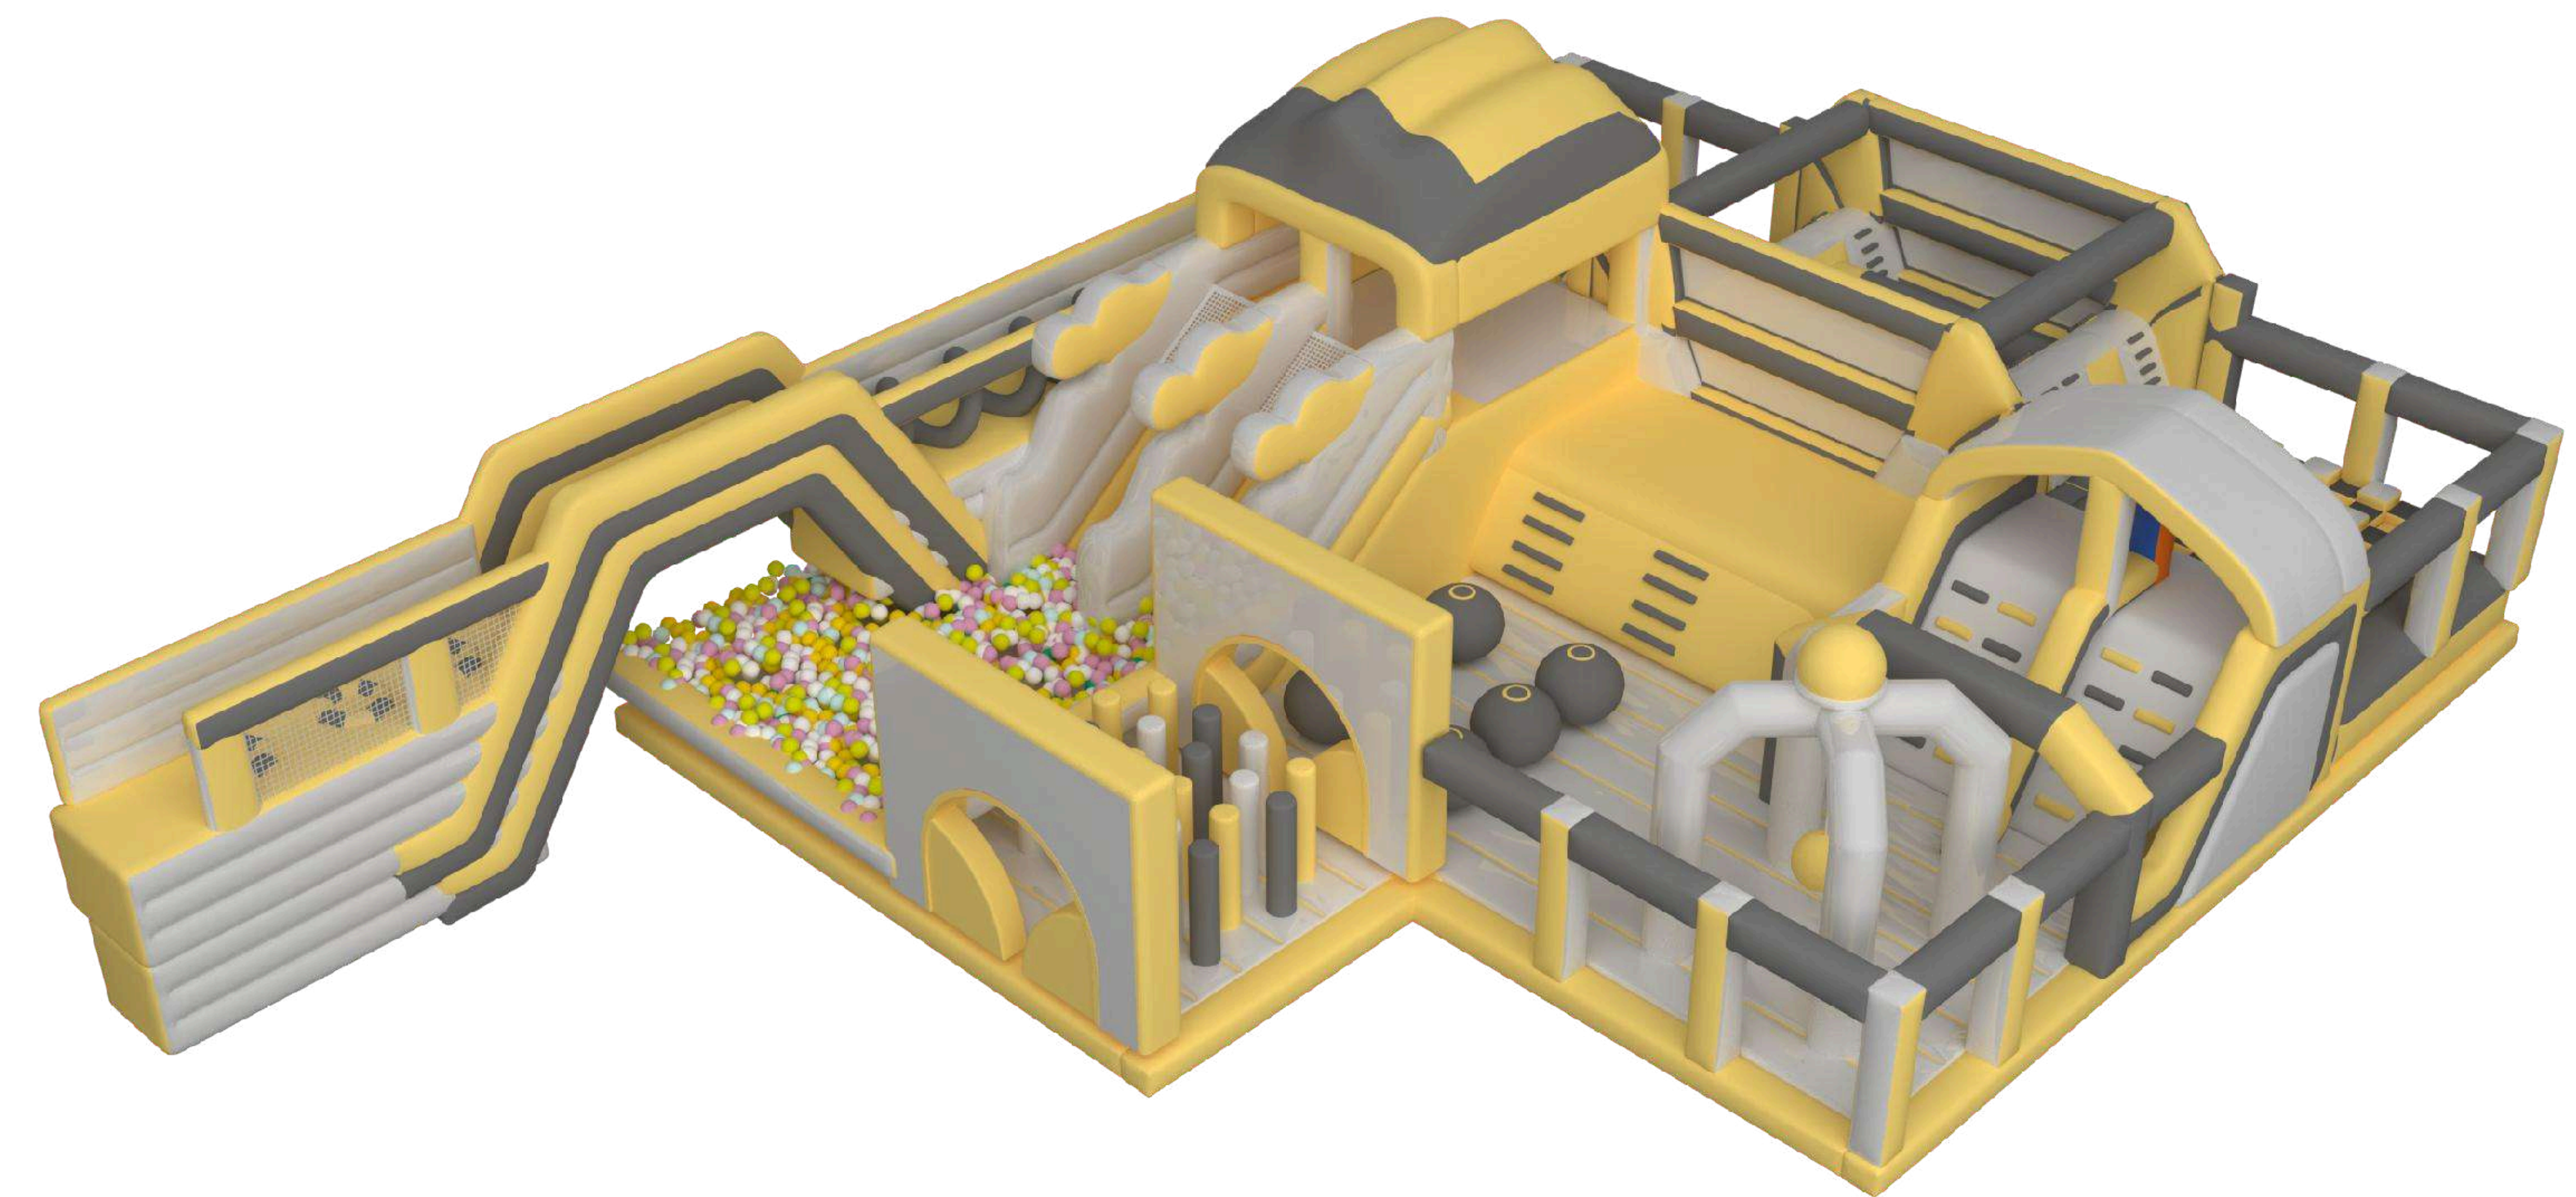

SOFT PLAY RACING CAR

3+ 2 Persons

Inflatables

Kungfu Breakout

A mixture of challenges can train a child's physical strength, speed, coordination, and flexibility. The moderate level of difficulty coupled with the foam pit as protection gives a sense of security for the children to take on the challenges fearlessly, and to reap the reward of heightened confidence as they complete the obstacles.

Toddler Play Furniture

Rainbow Net

The structure is made up of woven mesh yarn. It mimics an ant's nest and creates an intimate space for children to play. Not only can the children have fun climbing inside the net, but the vibrant shades also help sharpen their sensitivity toward colors and boost their imagination.