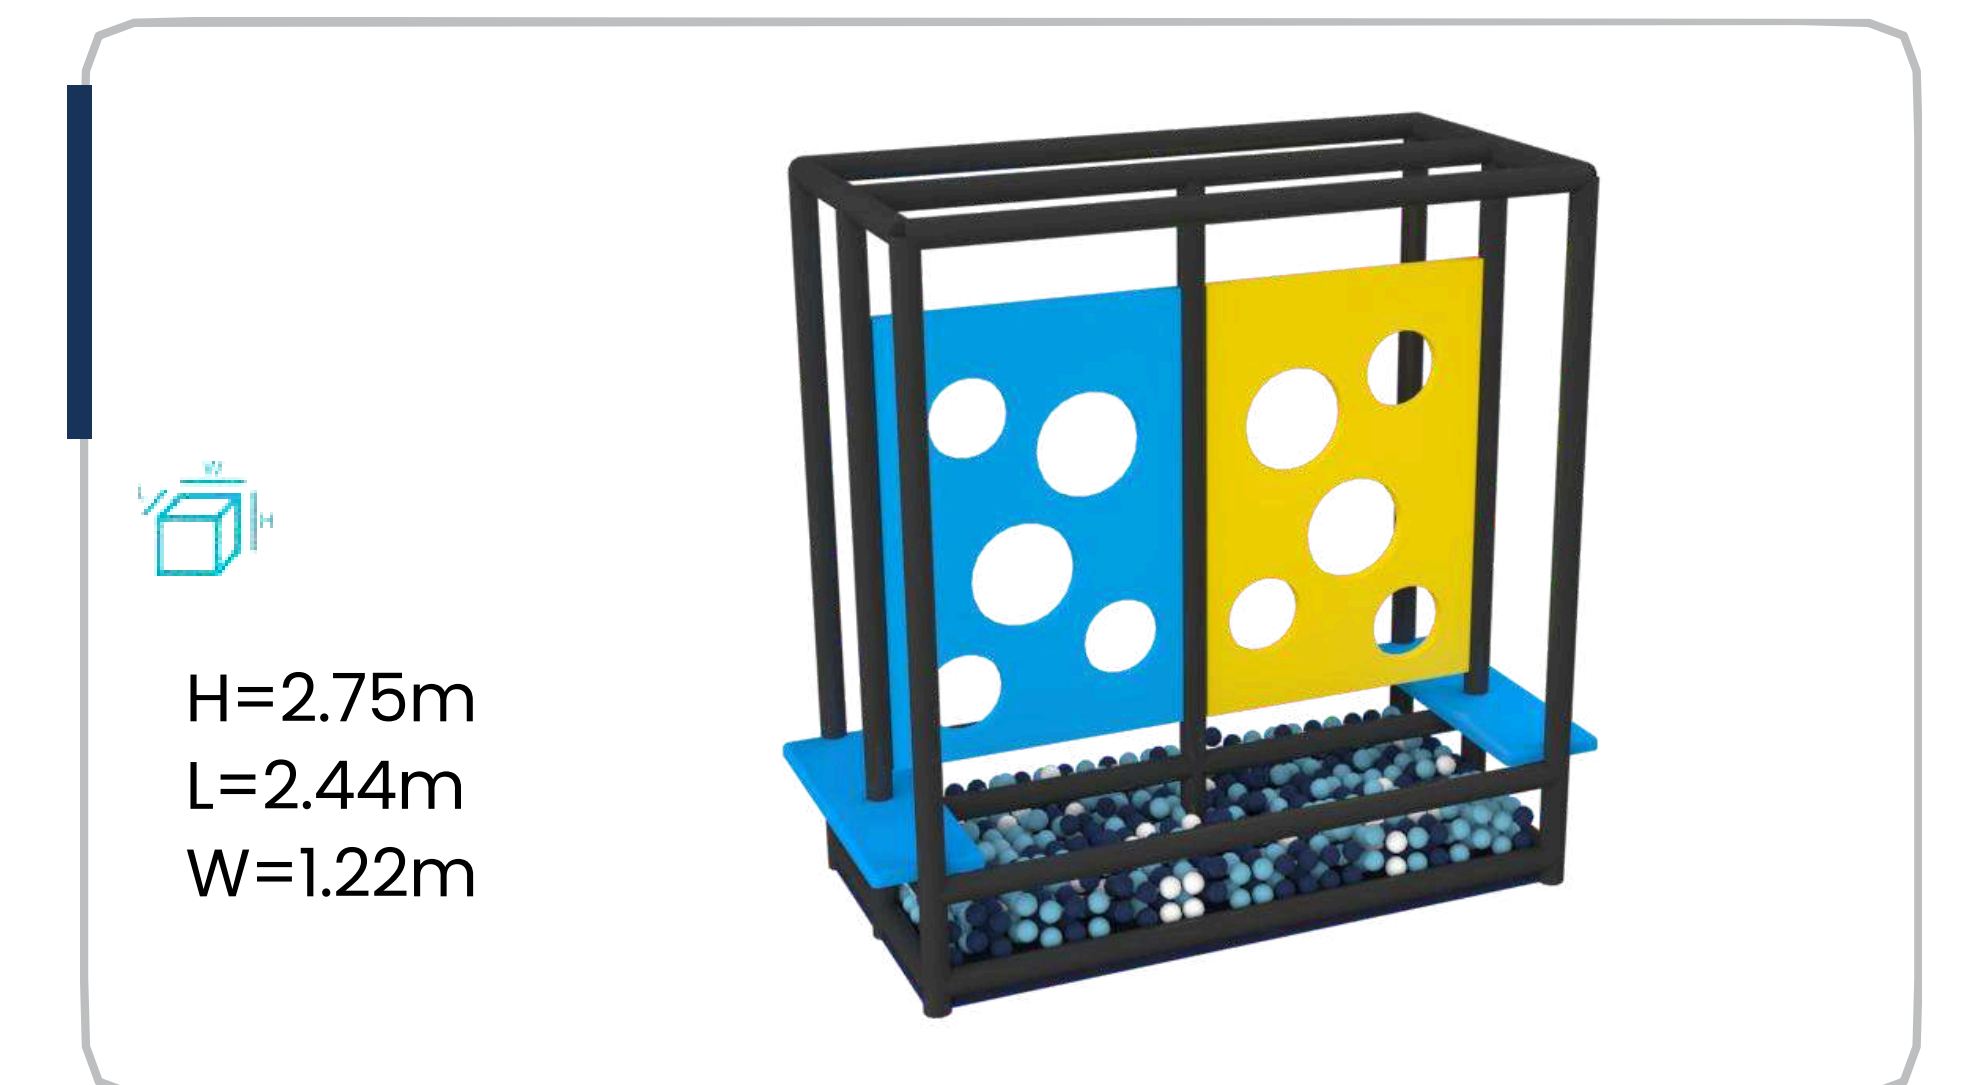

Toddler Play Furniture

Rainbow Net

The structure is made up of woven mesh yarn. It mimics an ant's nest and creates an intimate space for children to play. Not only can the children have fun climbing inside the net, but the vibrant shades also help sharpen their sensitivity toward colors and boost their imagination.