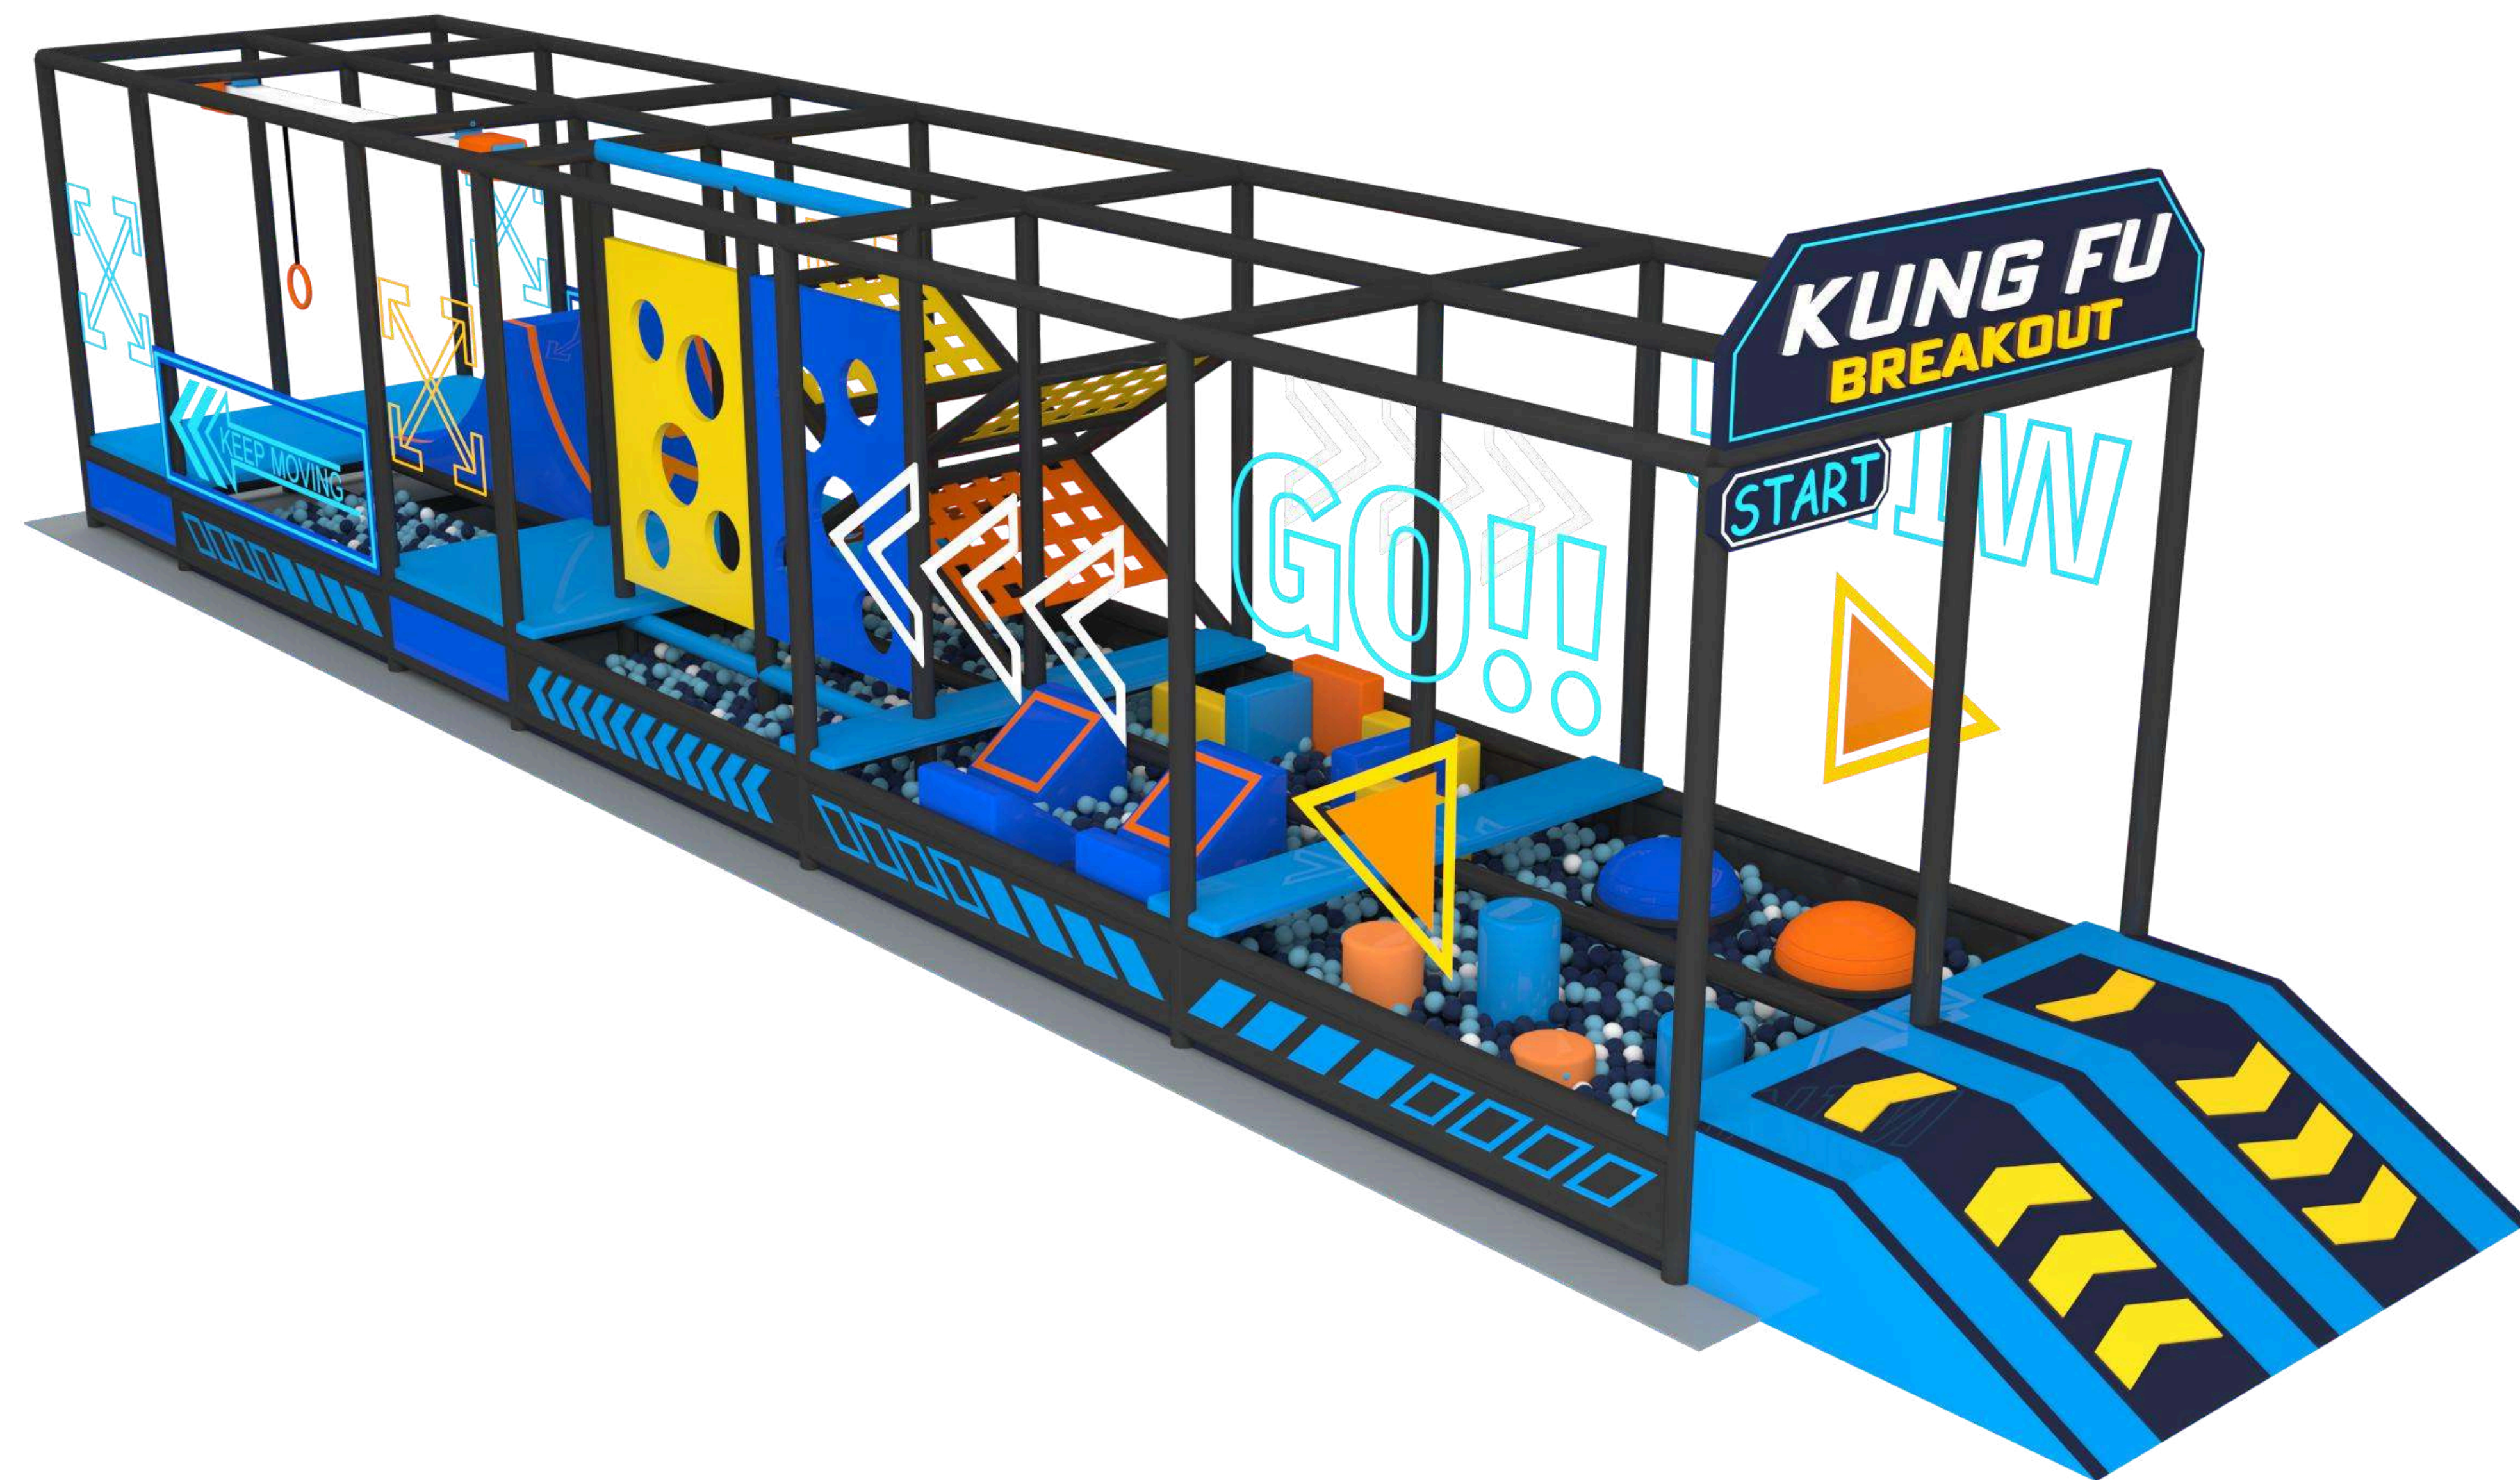

SOFT PLAY RACING CAR

3+ 2 Persons

Inflatables

Kungfu Breakout

A mixture of challenges can train a child's physical strength, speed, coordination, and flexibility. The moderate level of difficulty coupled with the foam pit as protection gives a sense of security for the children to take on the challenges fearlessly, and to reap the reward of heightened confidence as they complete the obstacles.

Toddler Play Furniture

Rainbow Net

The structure is made up of woven mesh yarn. It mimics an ant's nest and creates an intimate space for children to play. Not only can the children have fun climbing inside the net, but the vibrant shades also help sharpen their sensitivity toward colors and boost their imagination.