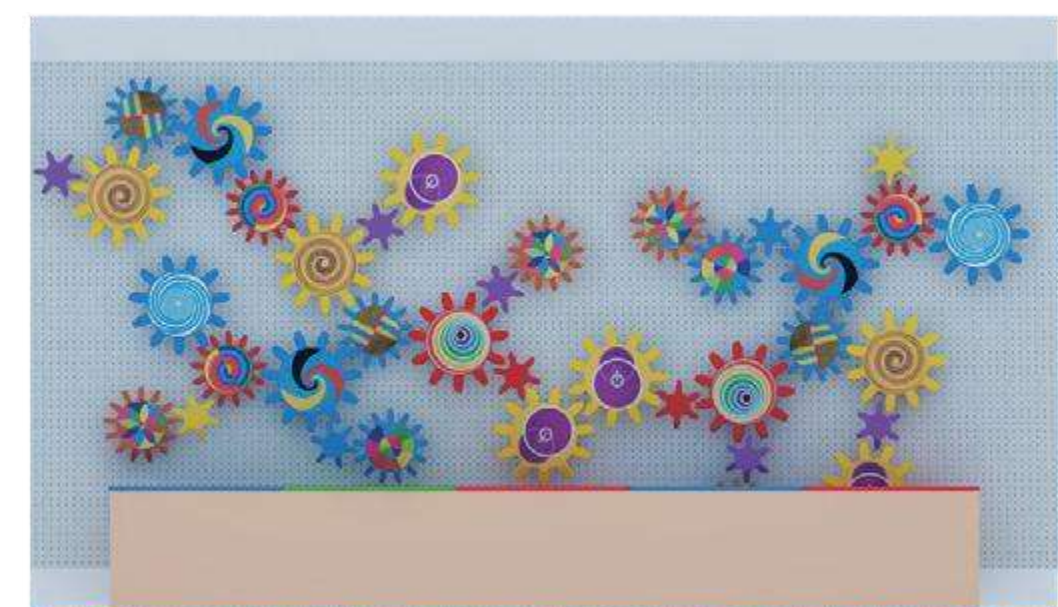

Wall Game

3+ 1Persons

PANEL GAME COMBO

3+ 1Persons

PANEL GAME

3+ 1Persons

PUZZLE WALL

3+ 1Persons

PUZZLE WALL

3+ 1Persons

PANEL GAME

3+ 1Persons

1Persons

3+ 1Persons

GEARS WALL

3+ 1Persons

Soft Playtoys

3+ 2 Persons

3+ 8 Persons

3+ 2 Persons

Inflatables