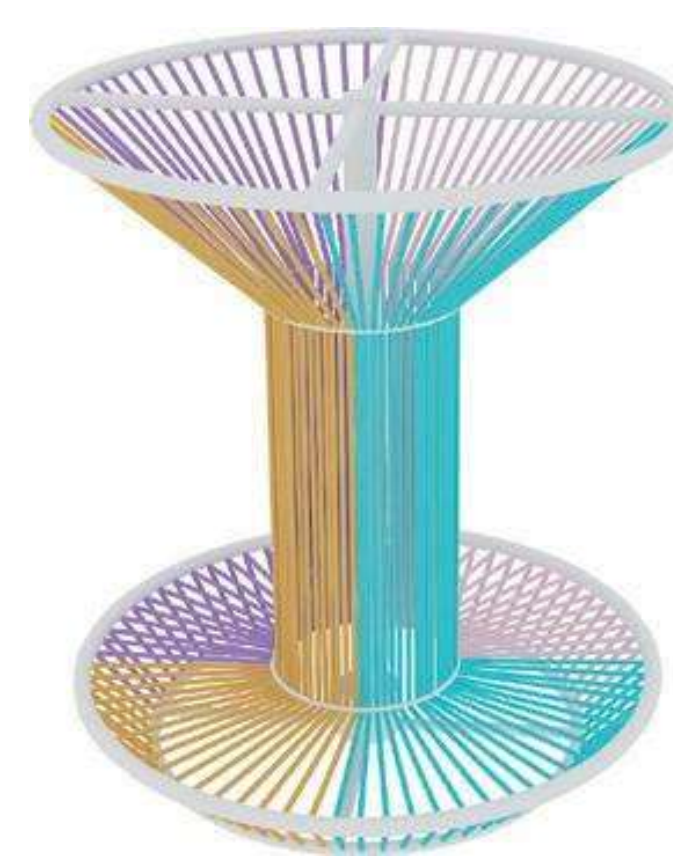

Toddler Play Furniture

Rainbow Net

The structure is made up of woven mesh yarn. It mimics an ant's nest and creates an intimate space for children to play. Not only can the children have fun climbing inside the net, but the vibrant shades also help sharpen their sensitivity toward colors and boost their imagination.

H=2.75m
L=2.44m
W=4.88m

YO-YO ISLAND 2.0

3+ 2 Person
S

H=2.75m
L=2.44m
W=4.88m

YO-YO ISLAND 3.0

3+ 5 Person
S

H=2.75m
L=2.44m
W=4.88m

RAINBOW STAND

3+ 3 Person
S

H=2.75m
L=2.44m
W=4.88m

RAINBOW TREE

3+ 5 Person
S

H=2.75m
L=2.44m
W=4.88m

ROPE MAZE-SPINDLE CLIMBING

3+ 5 Person
S

H=2.75m
L=2.44m
W=4.88m