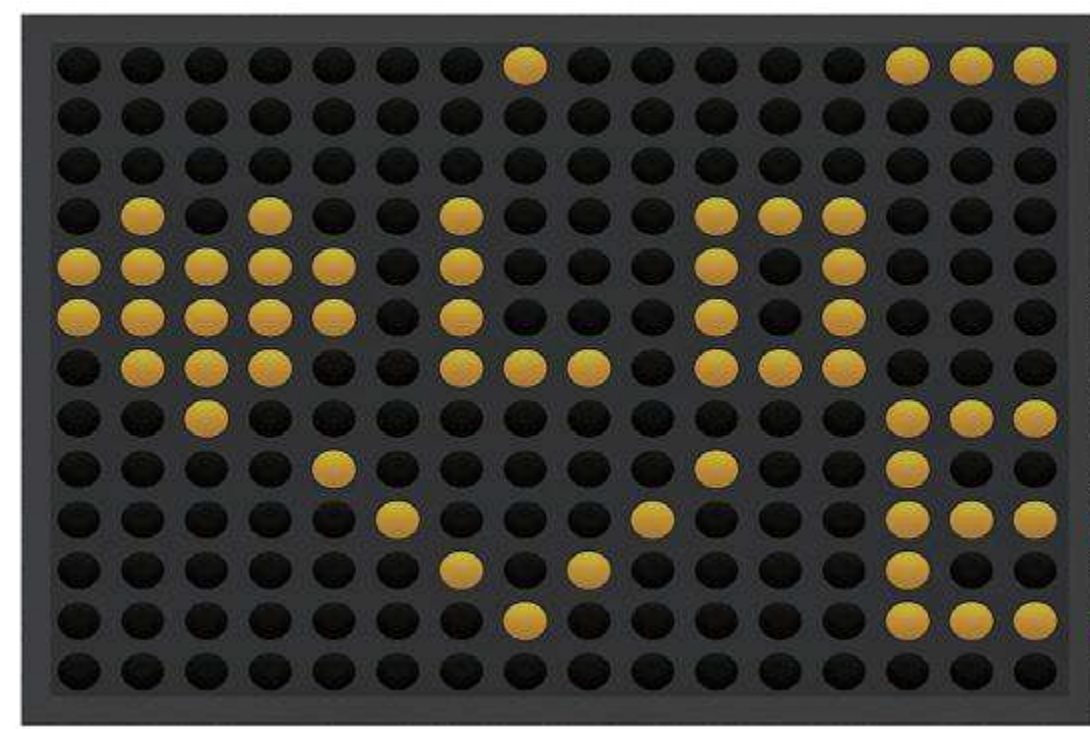

PUZZLE WALL