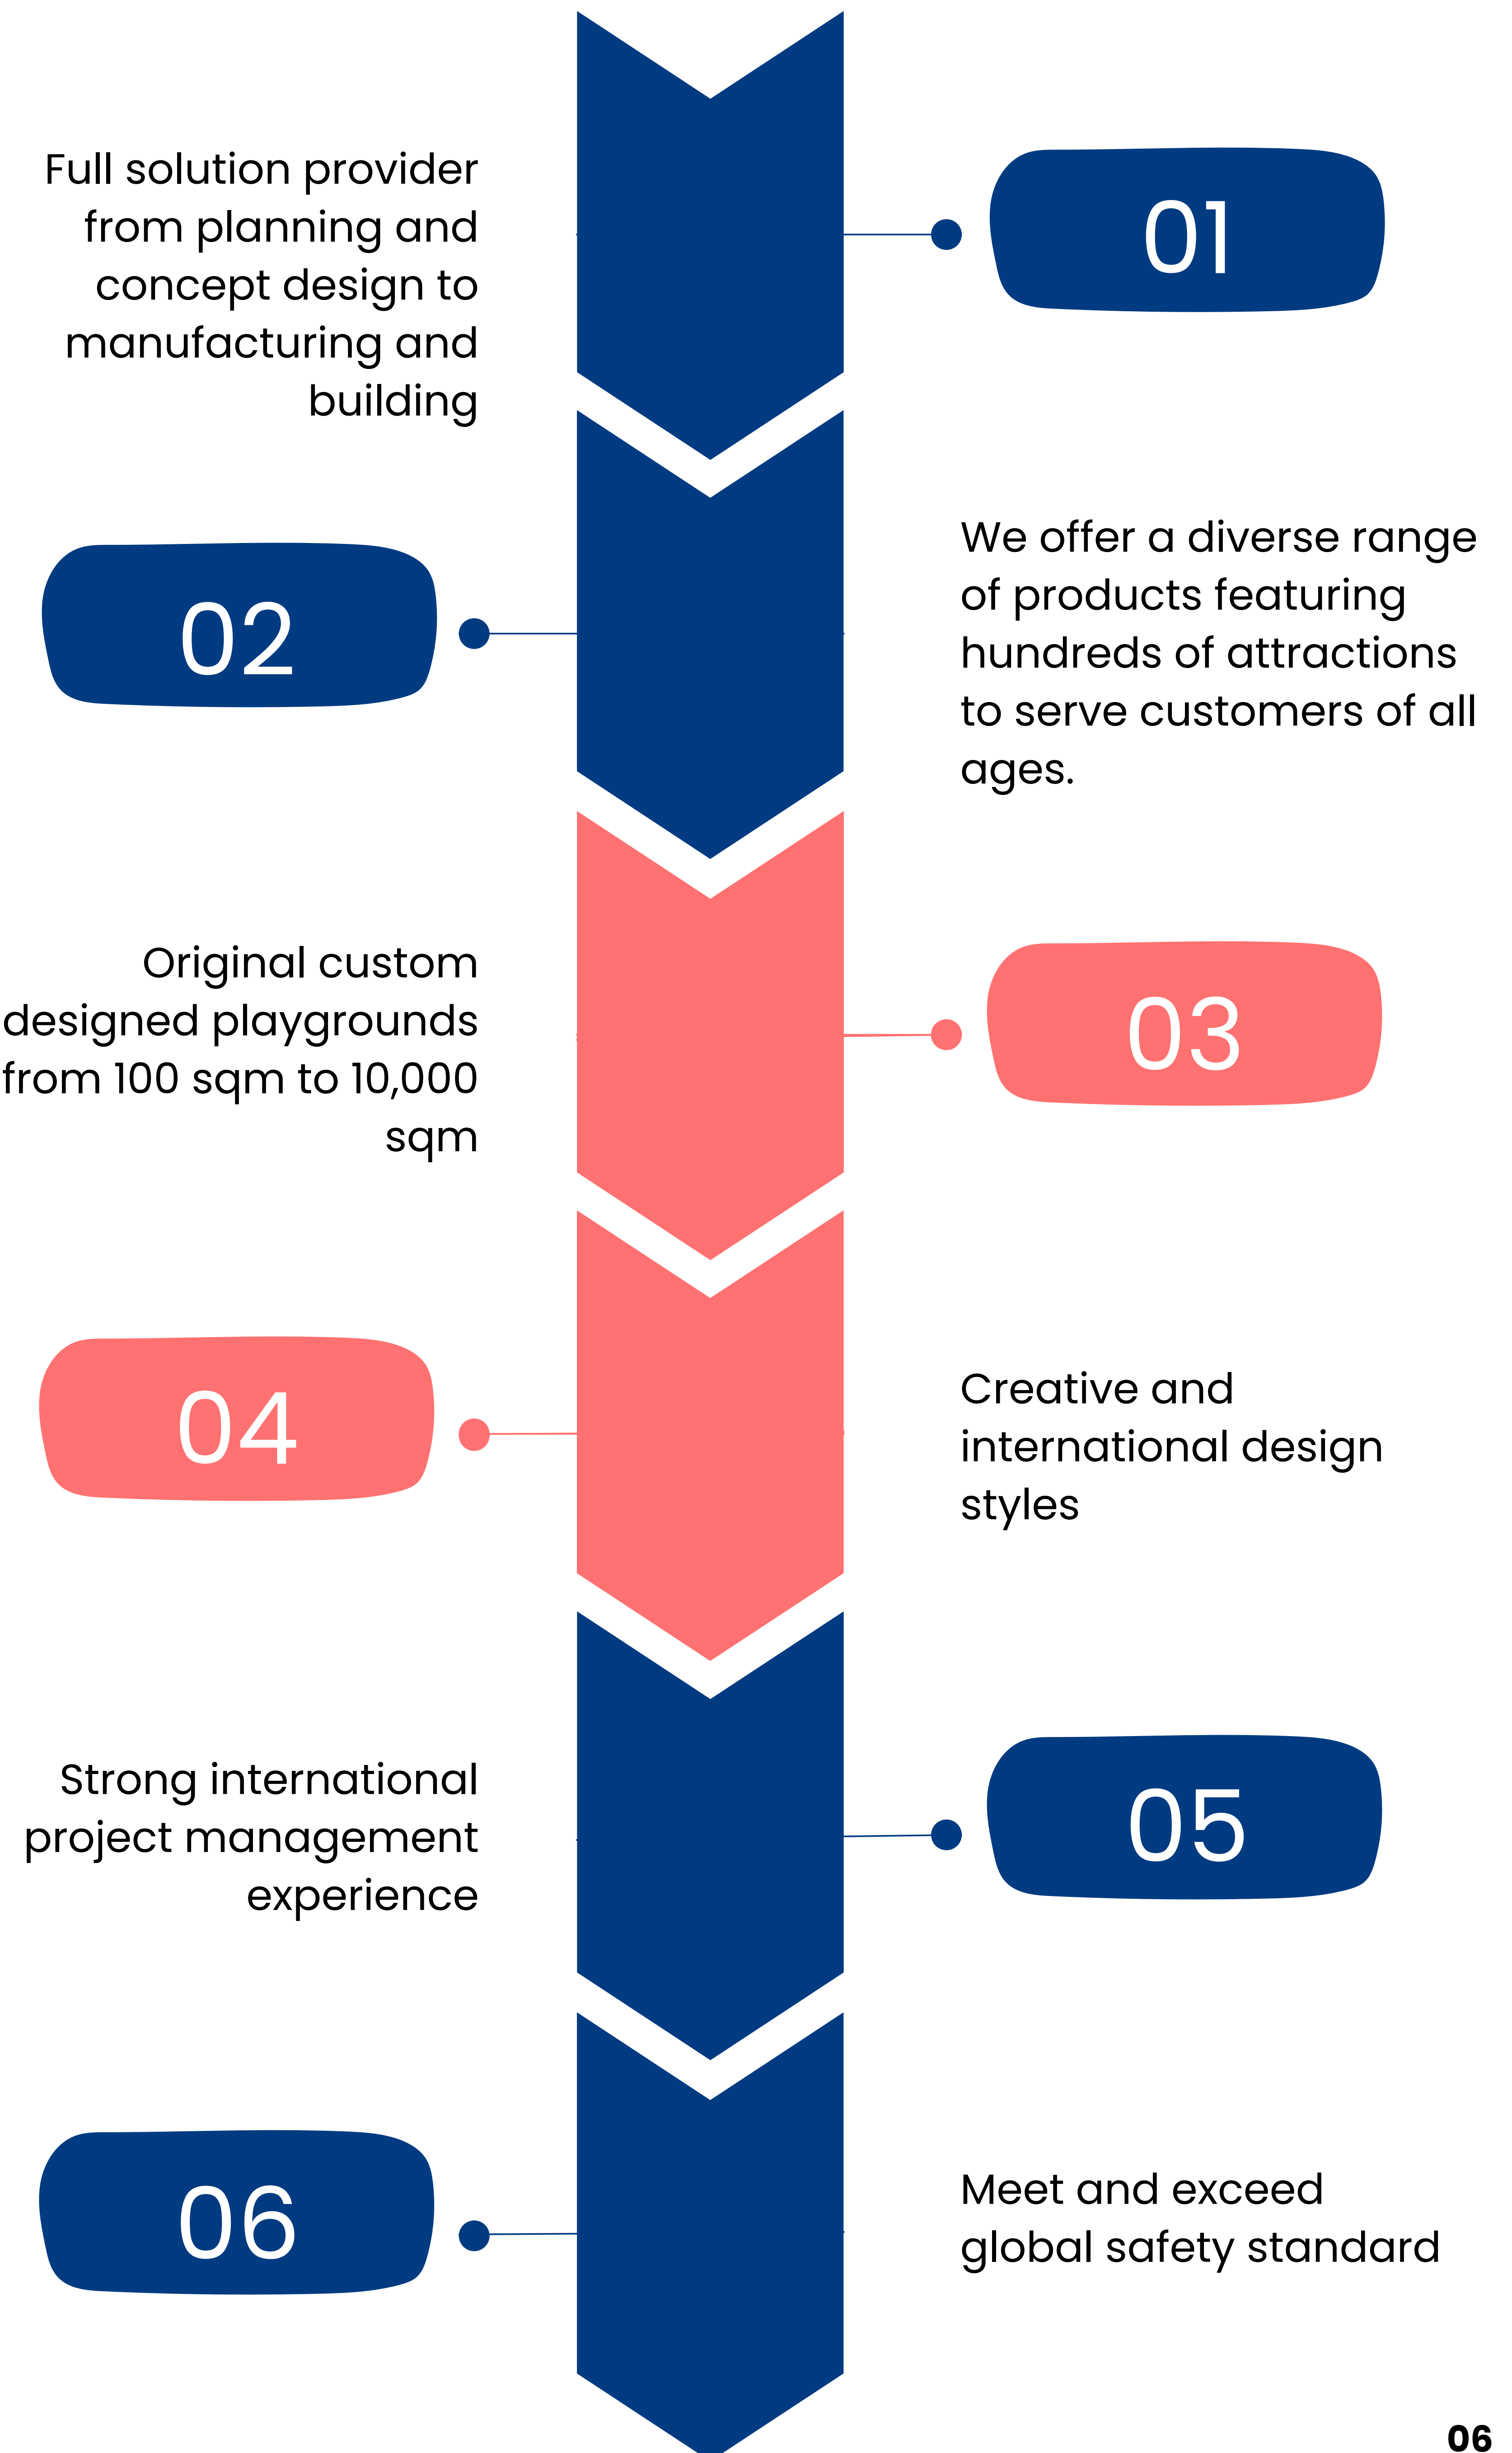

Our Advantage

OVERALL PLANNING

Through meticulous planning, we tailor our services to meet your essential needs, striking an ideal balance between user experience, visual appeal, and affordability.

DETAILED DESIGN

PRODUCT DESIGN

We adhere to strict production standards and detailed blueprints, guaranteeing the safety, reliability, and design accuracy of our products.

PROJECT MANAGEMENT

Our experienced team ensures timely delivery of any project size through proven management techniques.