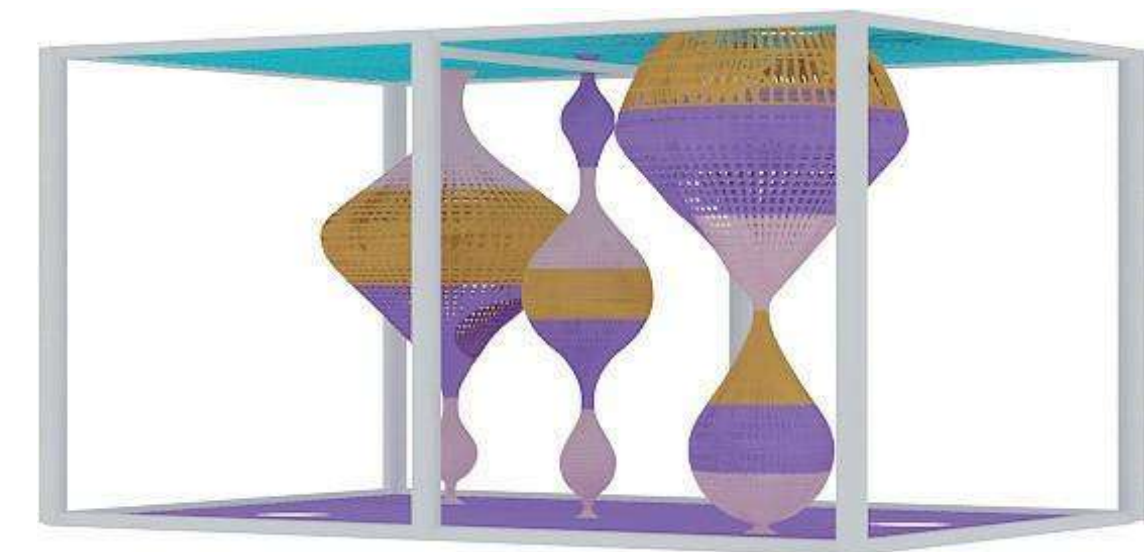

Toddler Play Furniture

Rainbow Net

The structure is made up of woven mesh yarn. It mimics an ant's nest and creates an intimate space for children to play. Not only can the children have fun climbing inside the net, but the vibrant shades also help sharpen their sensitivity toward colors and boost their imagination.

H=2.75m
L=2.44m
W=4.88m

YO-YO ISLAND 2.0

3+ 2 Person
S

H=2.75m
L=2.44m
W=4.88m

YO-YO ISLAND 3.0

3+ 5 Person
S

H=2.75m
L=2.44m
W=4.88m

RAINBOW STAND

3+ 3 Person
S

H=2.75m
L=2.44m
W=4.88m

RAINBOW TREE

3+ 5 Person
S

H=2.75m
L=2.44m
W=4.88m

ROPE MAZE-SPINDLE CLIMBING

3+ 5 Person
S

H=2.75m
L=2.44m
W=4.88m