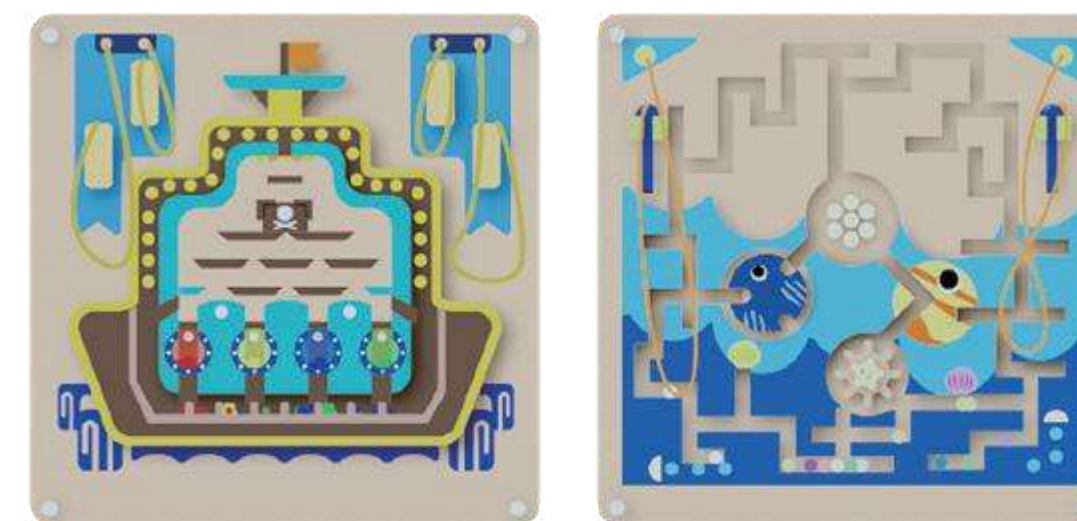

Wall Game

3+ 1Persons

PANEL GAME COMBO

3+ 1Persons

PANEL GAME

3+ 1Persons

PUZZLE WALL

3+ 1Persons

PUZZLE WALL

3+ 1Persons

PANEL GAME

3+ 1Persons

1Persons

3+ 1Persons

GEARS WALL

3+ 1Persons

Soft Playtoys

3+ 2 Persons

3+ 8 Persons

3+ 2 Persons

Inflatables