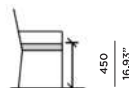

450
16.93"

SPECIAL FEATURES