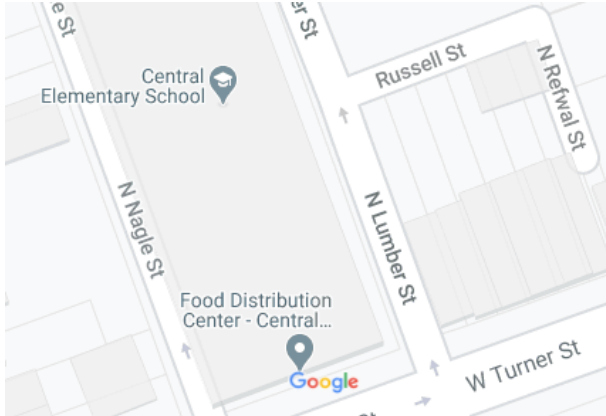

**(2) Central Elementary School - 829 Turner St**

**(2) Sheridan Elementary School - 521 N.2<sup>nd</sup> Street**

**(3) Union Terrace School - 1939 W Union St, Allentown, PA 18104**

**(3) Raub Middle School - 102 S. Cloud Street**

**(2) Promise Neighborhood - 1101 Hamilton Street, Suite 102, Allentown**

**(1) Resurrected Life Community - 144 North 9<sup>th</sup> Street Allentown Pa 18102**

**(2) 6<sup>th</sup> Street Shelter - 219 N 6<sup>th</sup>**

**(1) The Neighborhood Center / Salvation Army building - 344 7<sup>th</sup> Street**

**(1) Family Promise of Lehigh Valley - 1346 Hamilton Street**

**(2) Alternative Gallery - 707 N. 4<sup>th</sup> Street Allentown Pa, 18102**

**(1) Union Baptist Church at the Pocket park in the 600 block of Chew St**

**(1) Happy Sandwich - 123 South 7<sup>th</sup> St**