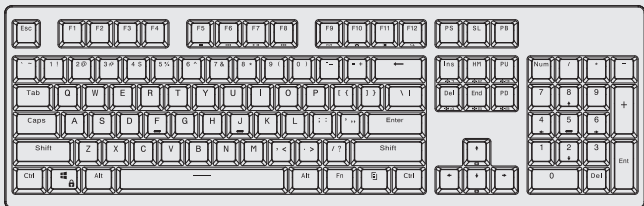

KB Paradise

THE NEW V100RGB Mechanical Keyboard

Hot Key Function **[Fn] + [Key]** Fn層複合鍵功能

[fn] + [Pm Scr]	ON-OFF : Backlit on/off 背光開關
[fn] + [INS]	Mode : 18 Backlit Mode 背光模式切換
[fn] + [Del]	S : Single Color Mode 單色模式循環
[fn] + [▲]	+ : Brightness Increase+ 亮度增加+
[fn] + [▼]	- : Brightness Decrease- 亮度減少-
[fn] + [◀]	> : Backlit Slow Down 速度減慢
[fn] + [▶]	>>> : Backlit Speed Up 速度加快
[fn] + [1] ~ [5]	: GameBacklit mode 遊戲背光模式
[fn] + [1]	: FPS
[fn] + [2]	: CF
[fn] + [3]	: COD
[fn] + [4]	: LOL
[fn] + [5]	: QQ race