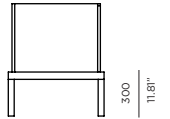

PIANO

Piano_05E Adjustable Sunlounge

FRAME

SEAT

CUSHION

SPECIAL FEATURES

DESCRIPTION:

The Piano collection is a hallmark of the Harbour brand. Thick, durable, and modern, Piano provides the perfect mix of toughness and style. With the option of marine grade vinyl cushions, along with the Harbour's signature powder coated frames, and batyline mesh, Piano is the perfect compliment to poolside dining and entertainment in the sun.

PROTECTIVE COVERS:

Protect your investment with water-repellent Sea-Sprae® fabric; protective backside coating, UV resistant.

SHIPPING AND DELIVERY:

Stock frames and stock cushions delivered in 1-3 weeks.
Stock frames with COM cushions delivered in 3-6 weeks.
Custom Orders delivered in 10-14 weeks.

WARRANTY:

FRAMES: 5 limited warranty on structural integrity.
MATERIALS: 2 year limited warranty.

TECHNICAL INFORMATION

POWDER COATED ALUMINIUM:
Asko Nobel® handcrafted, powder coated, rust-proof aluminium Frame, reinforced signature connection points.

SERGE FERRARI BATYLINE® MESH:
Light diffusing, UV and mold resistant, PVC coated.

SUNBRELLA®:
Solution-dyed, acrylic fiber, UV, water, and mold resistant outdoor fabric.

Net Weight: 18 kg / 39.7 lb