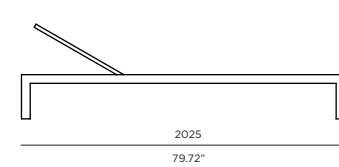

PIANO

Piano_05E Adjustable Sunlounge

FRAME

SEAT

CUSHION