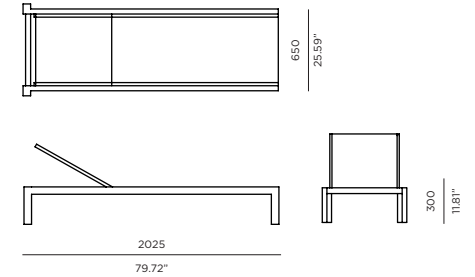

PIANO

Piano_05F Adjustable/Stackable Sunlounge

FRAME

SEAT

CUSHION

SPECIAL FEATURES

PROTECTIVE COVER

ADJUSTABLE

STACKABLE

DESCRIPTION:

The Piano collection is a hallmark of the Harbour brand. Thick, durable, and modern, Piano provides the perfect mix of toughness and style. With the option of marine grade vinyl cushions, along with the Harbour's signature powder coated frames, and batyline mesh, Piano is the perfect compliment to poolside dining and entertainment in the sun.

PROTECTIVE COVERS:

Protect your investment with water-repellent Sea-Sprae® fabric; protective backside coating, UV resistant.

SHIPPING AND DELIVERY:

Stock frames and stock cushions delivered in 1-3 weeks.
Stock frames with COM cushions delivered in 3-6 weeks.
Custom Orders delivered in 10-14 weeks.

WARRANTY:

FRAMES: 5 limited warranty on structural integrity.
MATERIALS: 2 year limited warranty.

TECHNICAL INFORMATION

POWDER COATED ALUMINIUM:
Asko Nobel® handcrafted, powder coated, rust-proof aluminium frame, reinforced signature connection points.

SERGE FERRARI BATYLINE® MESH:
Light diffusing, UV and mold resistant, PVC coated.

SUNBRELLA®:
Solution-dyed, acrylic fiber, UV, water, and mold resistant outdoor fabric.

Net Weight: 18 kg / 39.7 lb