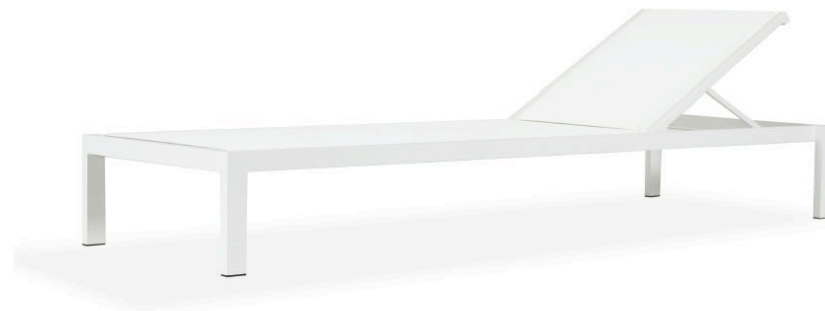

PIANO

Piano_05F Adjustable/Stackable Sunlounge

FRAME

Asteroid Powdercoat

White Powdercoat

SEAT

Silver Batyline

White Batyline

CUSHION

Sunbrella - Taupe

Sunbrella - Canvas

SPECIAL FEATURES

PROTECTIVE COVER

ADJUSTABLE

STACKABLE

DESCRIPTION:

The Piano collection is a hallmark of the Harbour brand. Thick, durable, and modern, Piano provides the perfect mix of toughness and style. With the option of marine grade vinyl cushions, along with the Harbour's signature powder coated frames, and batyline mesh, Piano is the perfect compliment to poolside dining and entertainment in the sun.