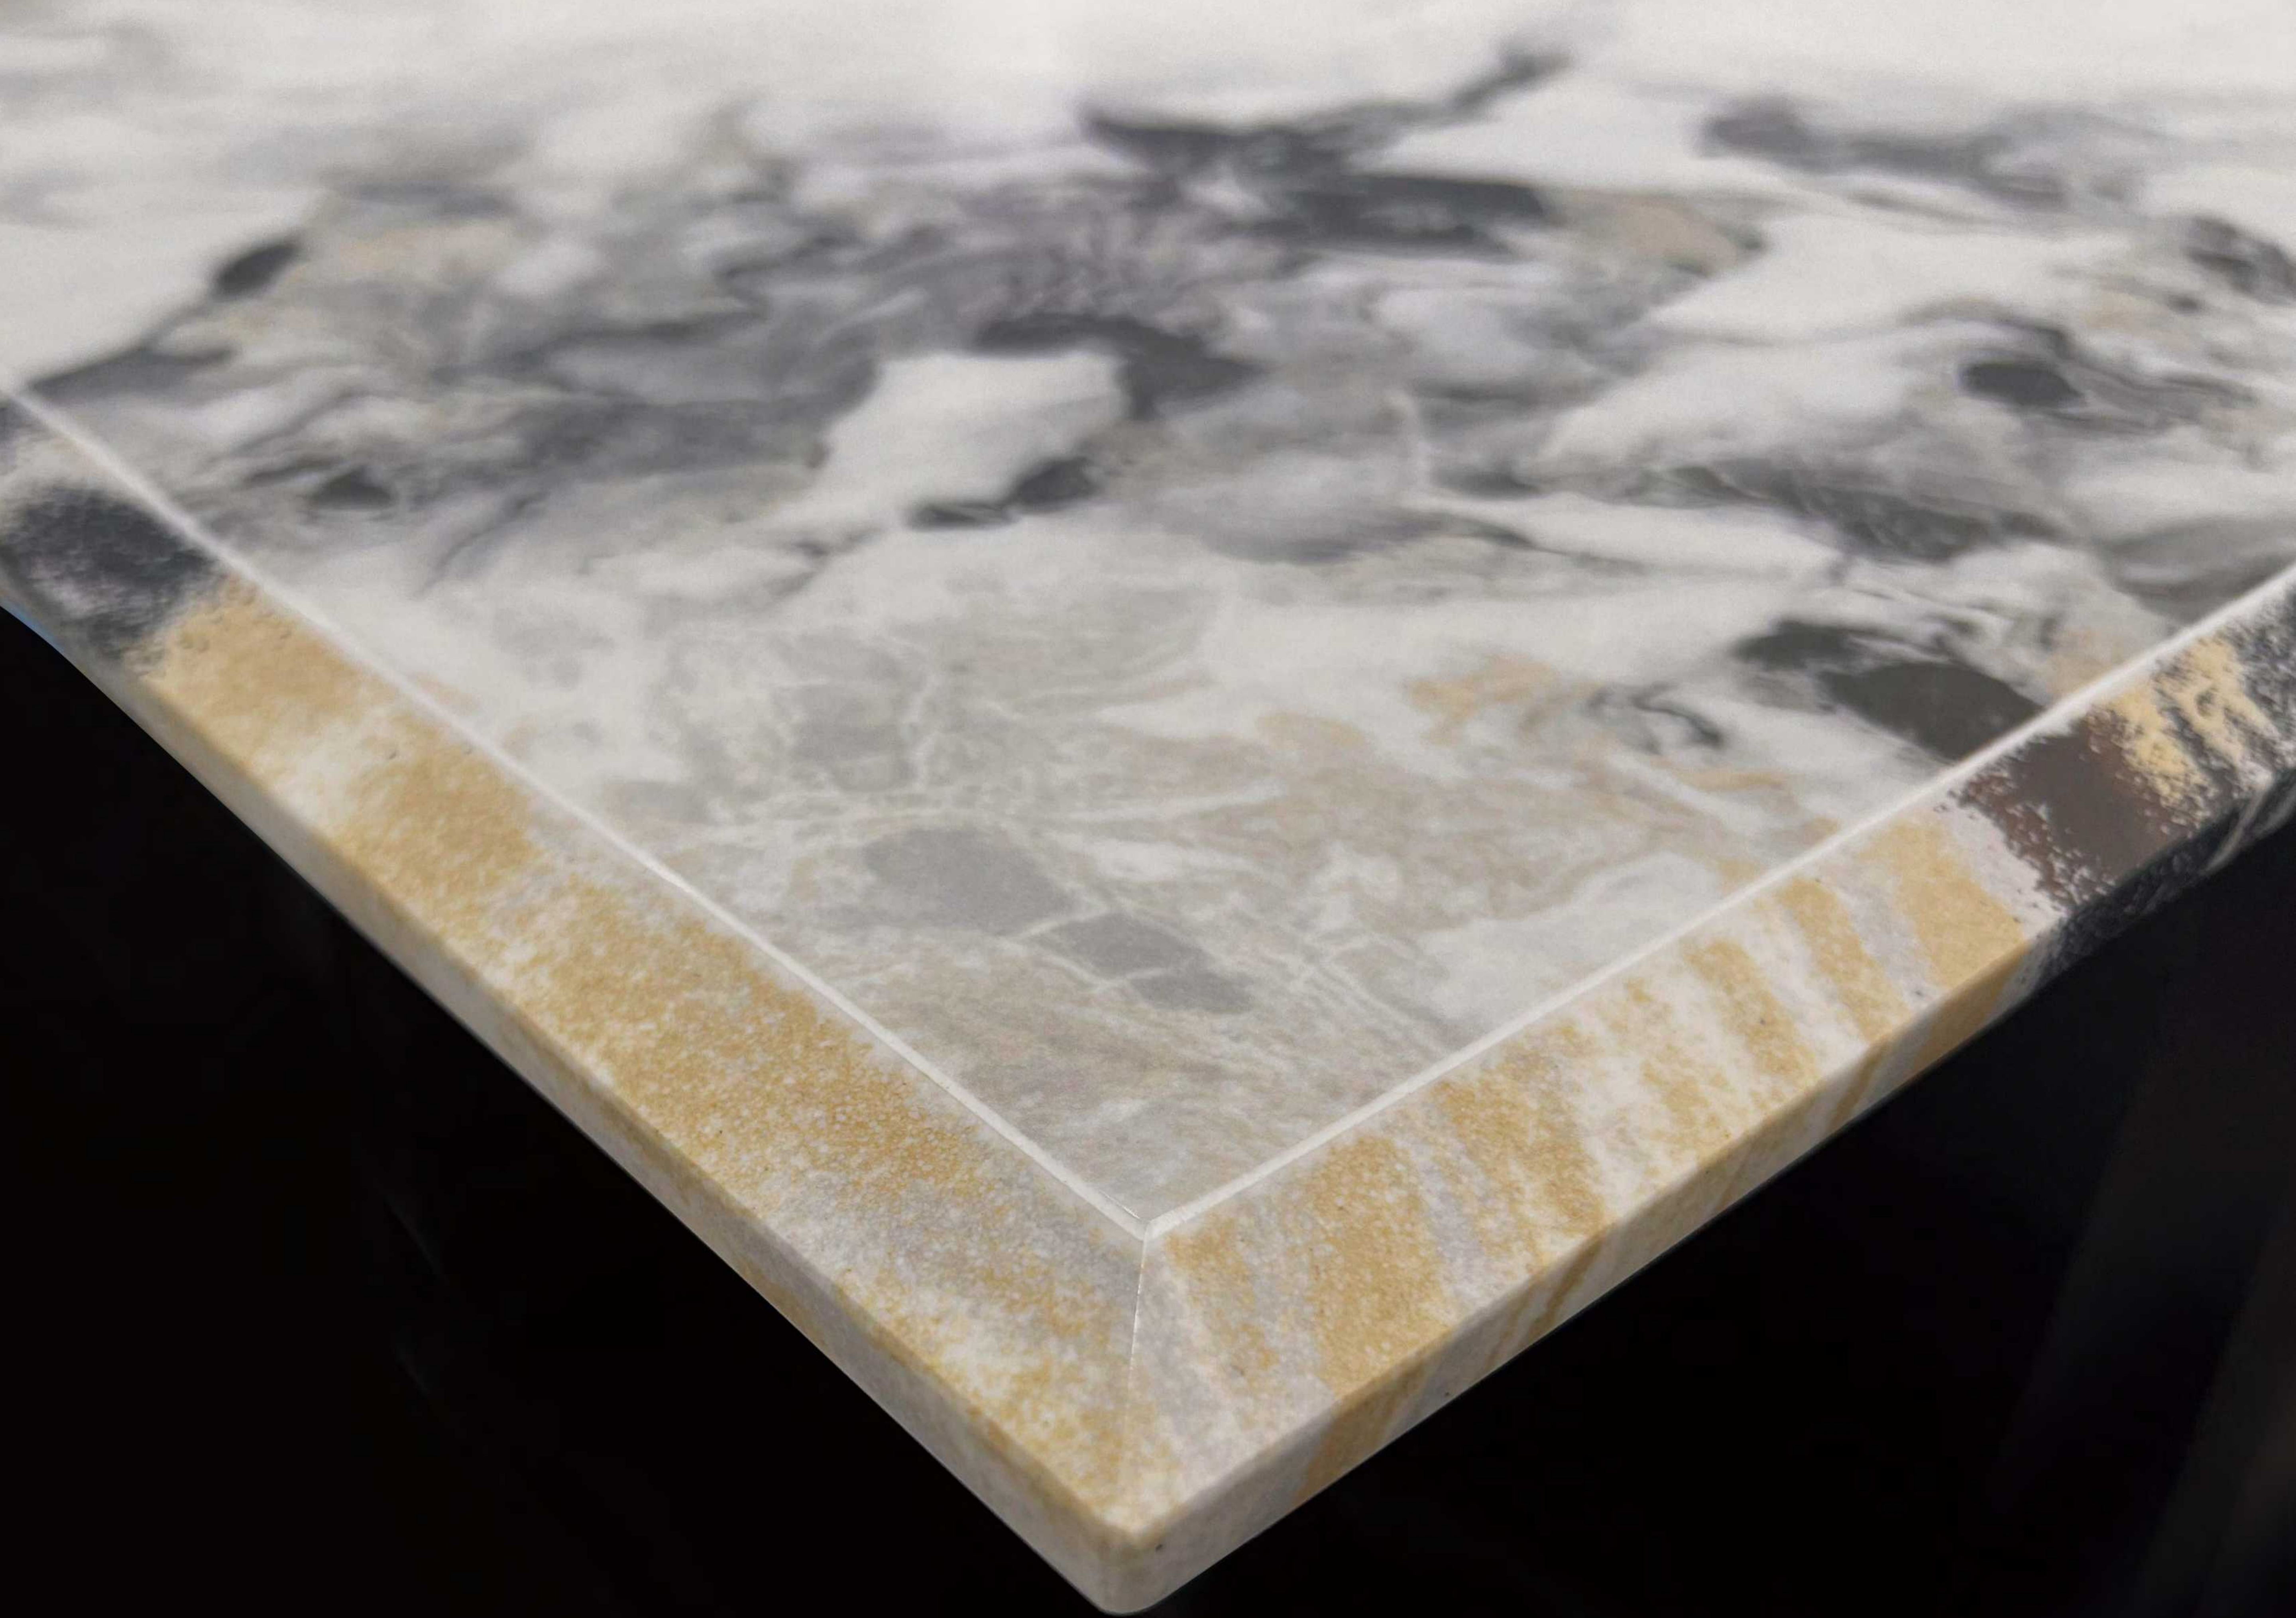

1600X3200X12MM

**TOP**

SINTERED STONE