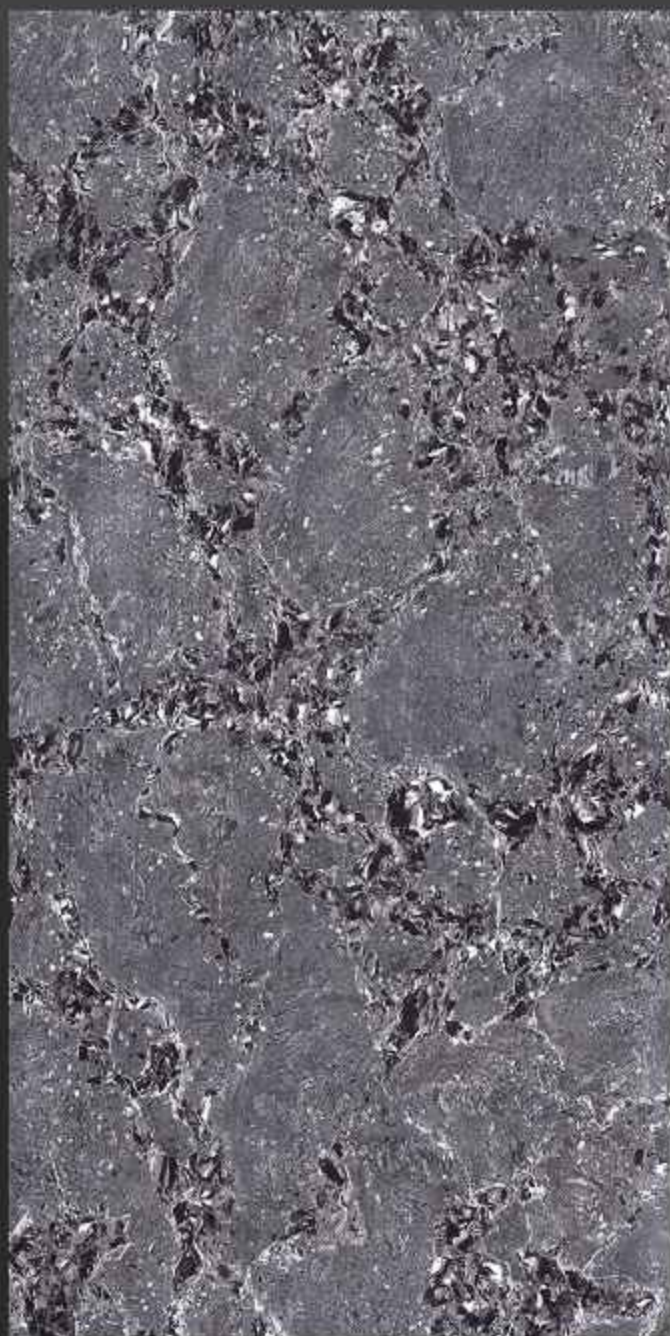

MATRIX GRAFITO

Low Water
Absorption

Frost
Resistant

Chemical
Resistant

Stain
Resistance

Zero
Maintenance

Easy to
Clean