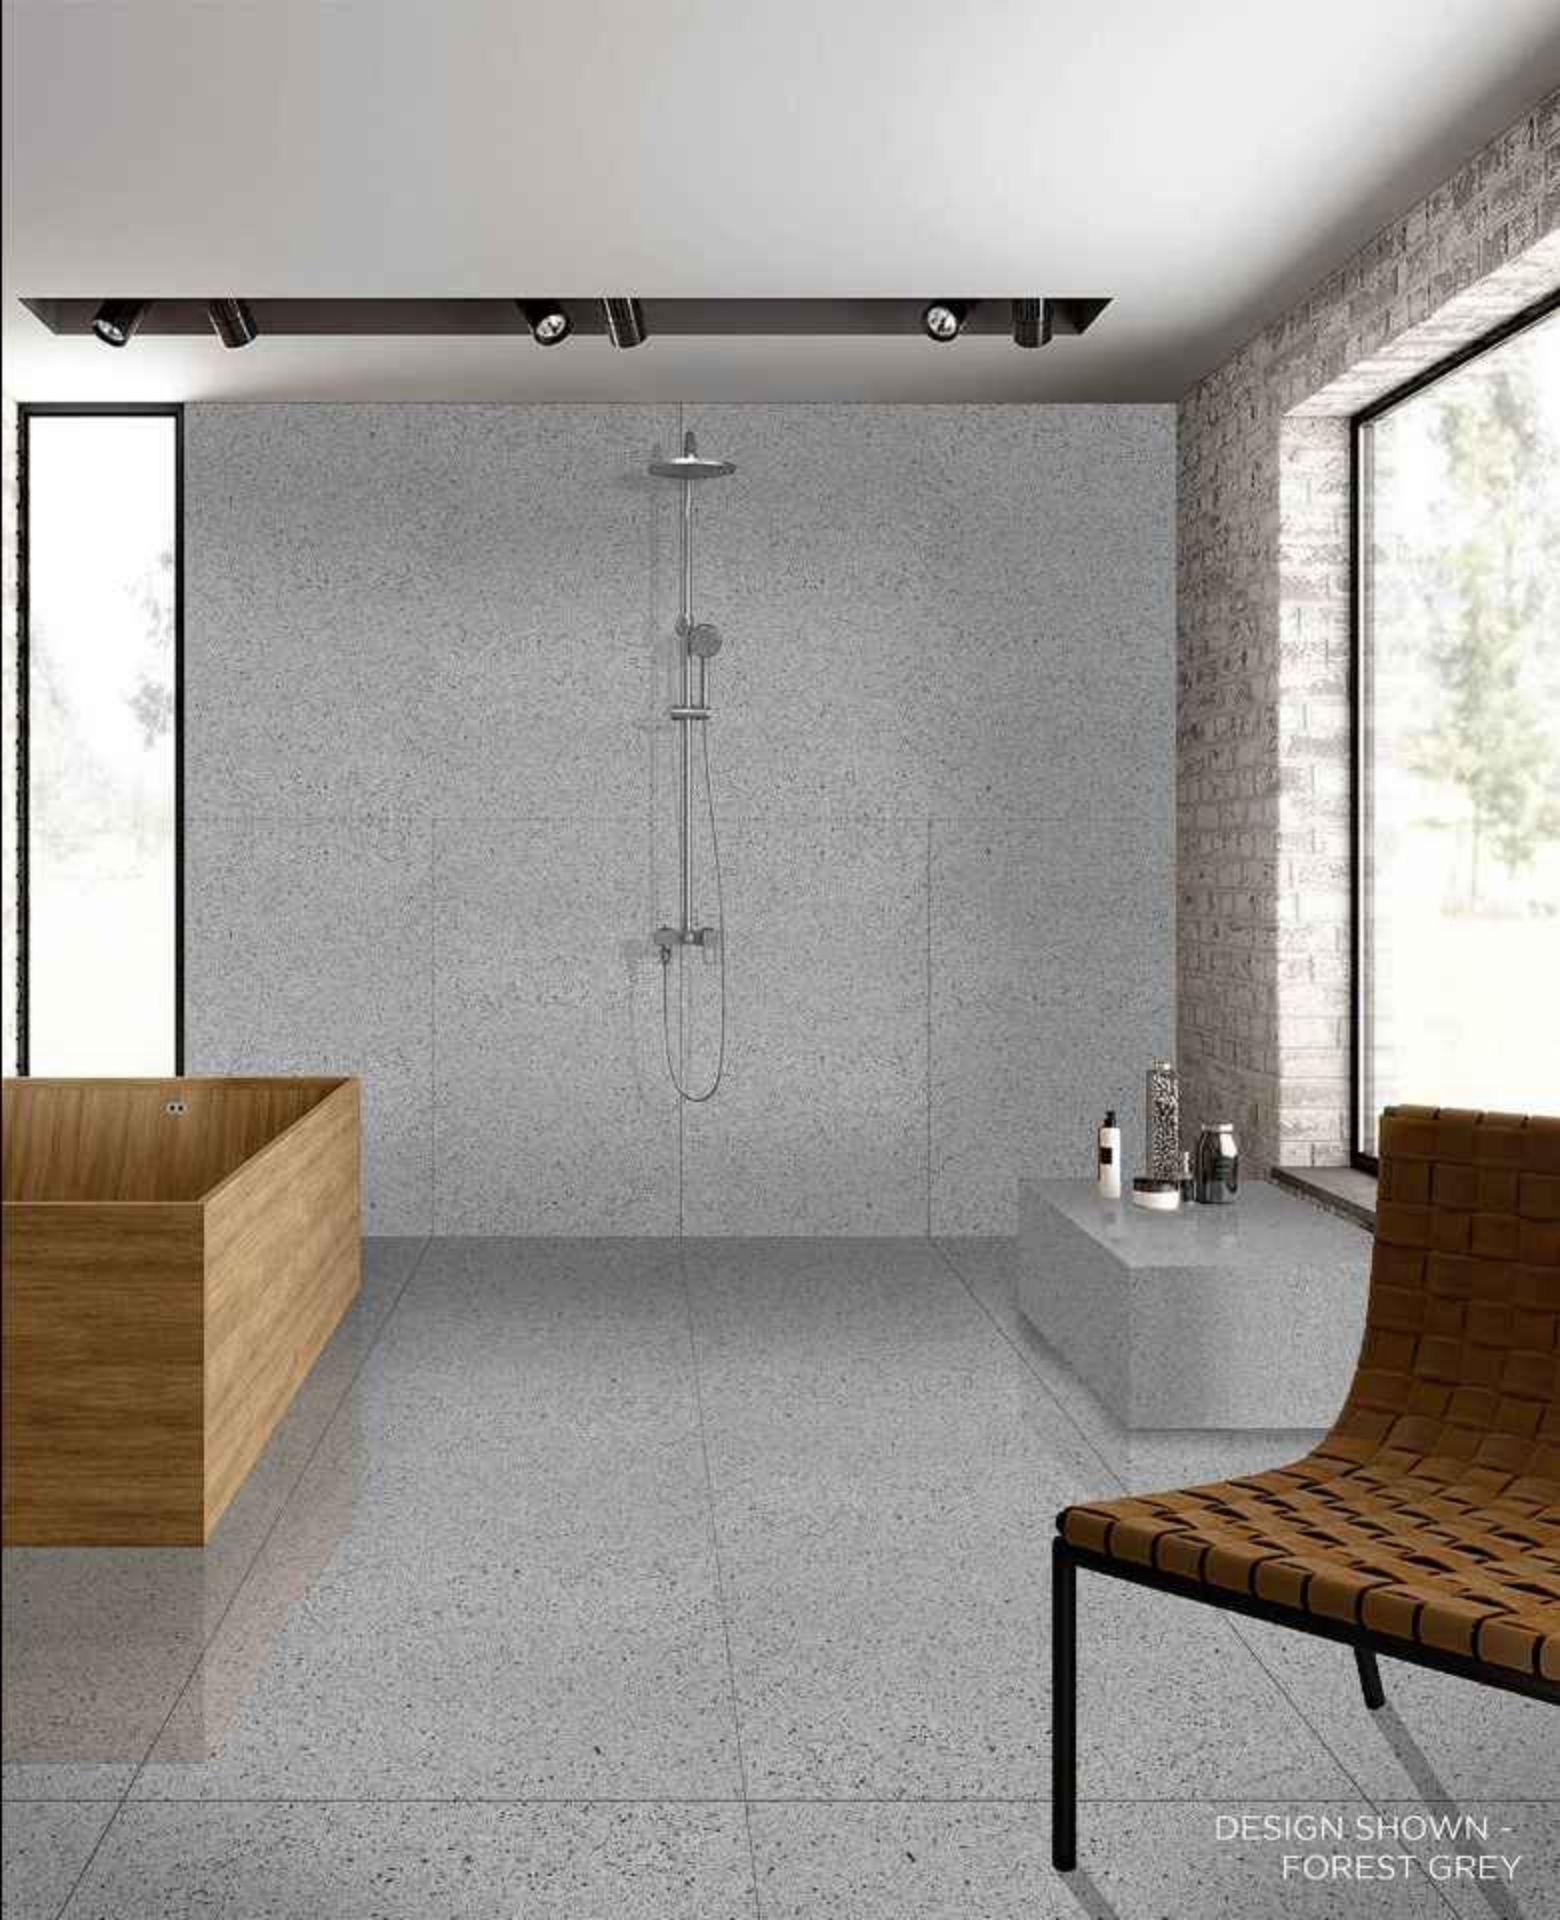

Zero
Maintenance

Easy to
Clean

DC
SERIES

600x1200mm
GLOSSY

FOREST GREY

Low Water
Absorption

Frost
Resistant

Chemical
Resistant

Stain
Resistance

Zero
Maintenance

Easy to
Clean

DESIGN SHOWN -
FOREST GREY

600x1200mm
GLOSSY

FOREST MUSHROOM

Low Water
Absorption

Frost
Resistant