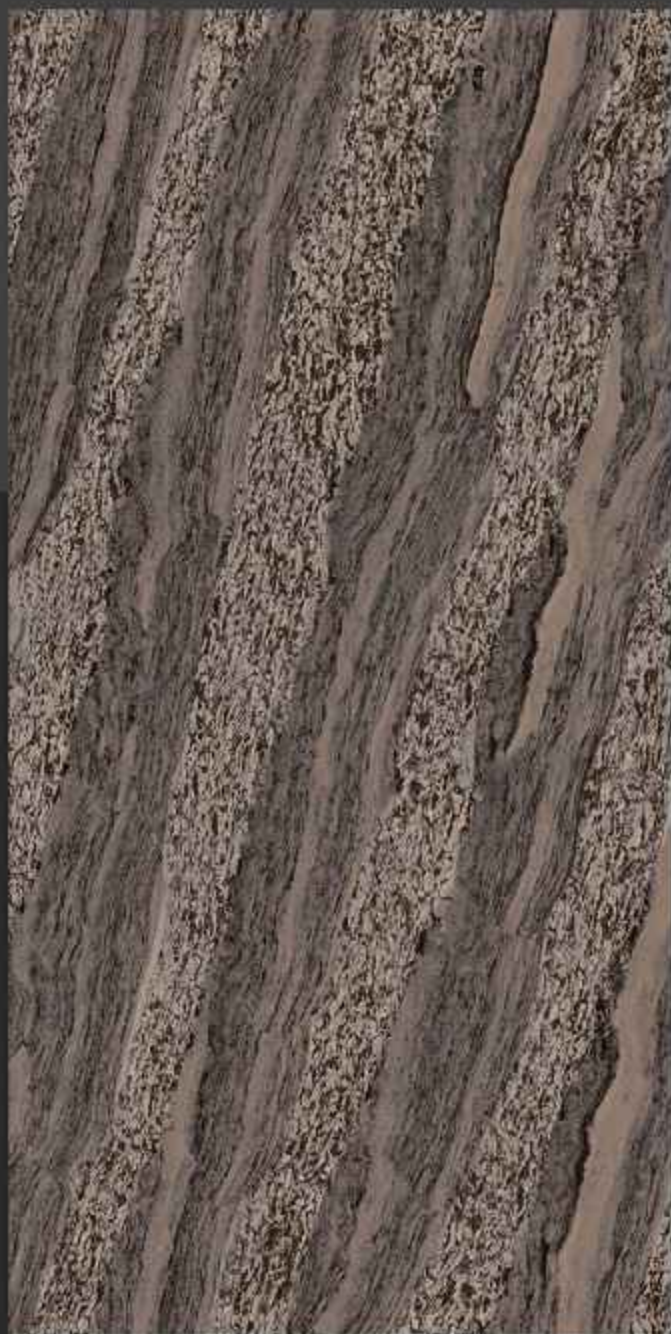

Easy to
Clean

DESIGN SHOWN -
AMAZON SILVER

600x1200mm
GLAZED VITRIFIED TILES

AMAZON ALMOND

Low Water
Absorption

Frost
Resistant

Chemical
Resistant

Stain
Resistance