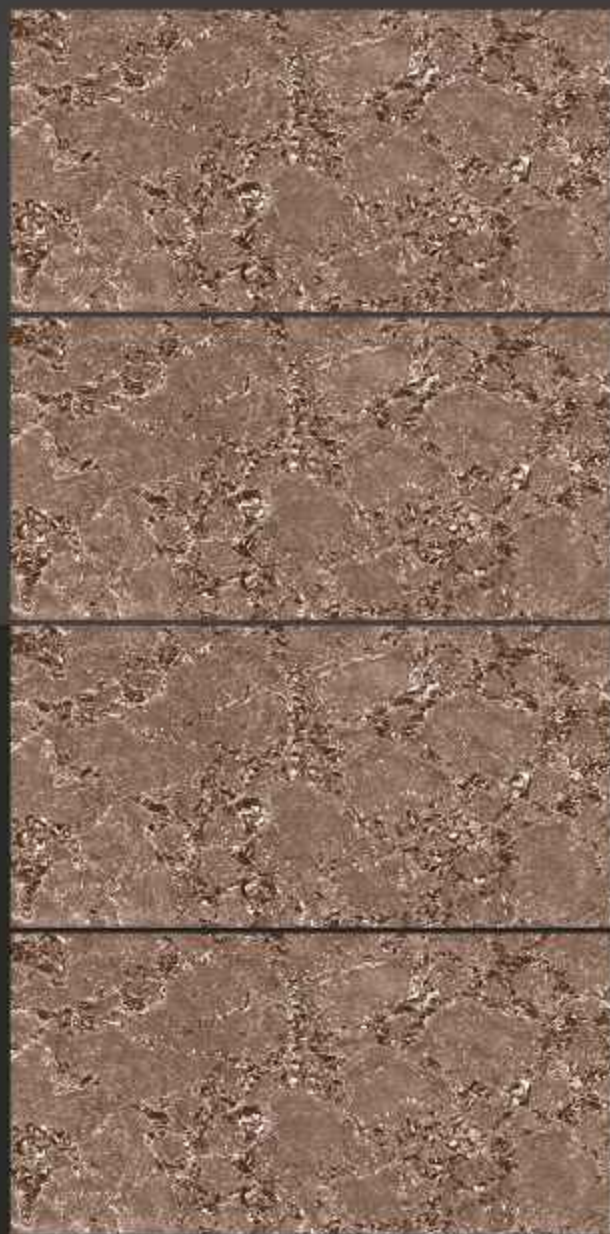

MATRIX BROWN

Low Water
Absorption

Frost
Resistant

Chemical
Resistant

Stain
Resistance

Zero
Maintenance

Easy to
Clean