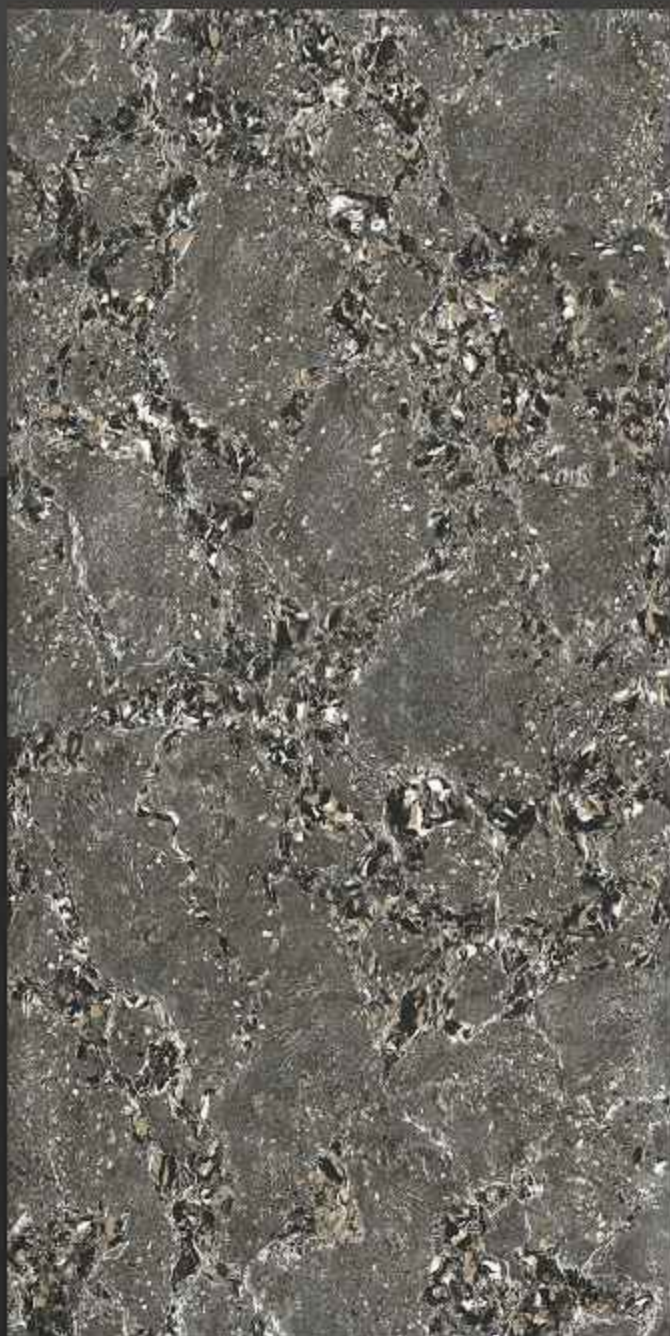

Easy to
Clean

DESIGN SHOWN
MATRIX GRAFITO

600x1200mm
GLOSSY

MATRIX KOTA

Low Water
Absorption

Frost
Resistant

Chemical
Resistant

Stain
Resistance