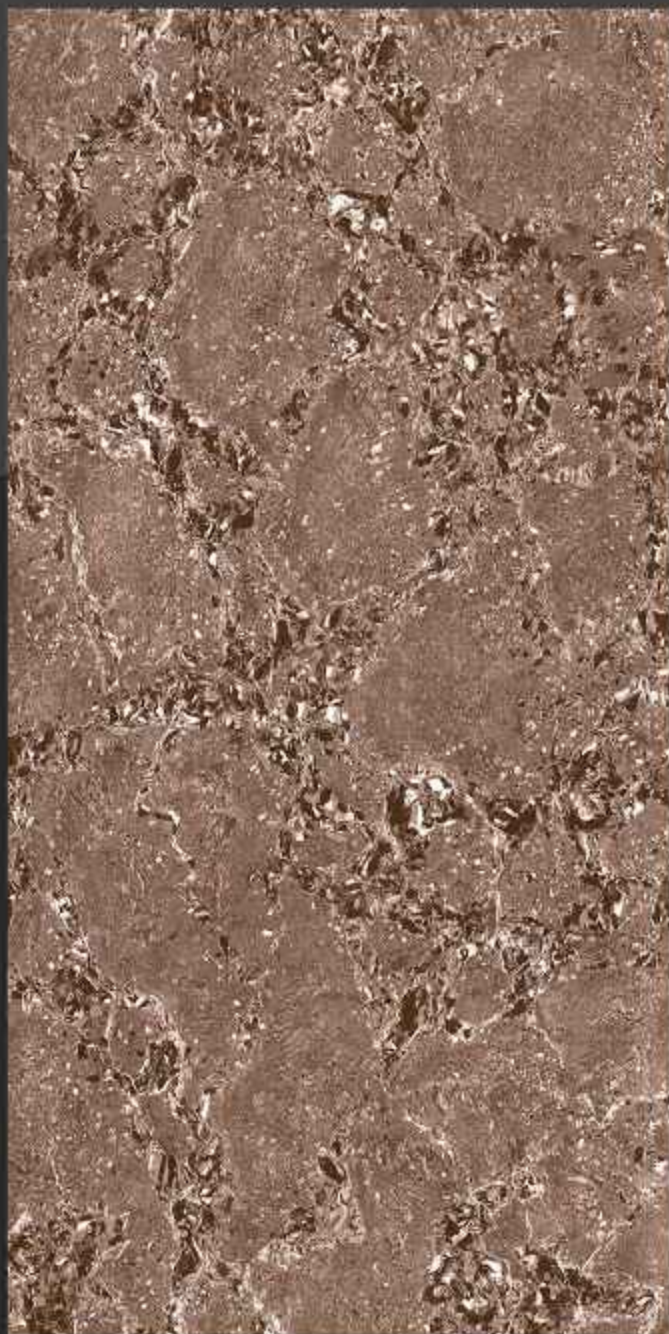

MATRIX BROWN

Low Water
Absorption

Frost
Resistant

Chemical
Resistant

Stain
Resistance

Zero
Maintenance

Easy to
Clean