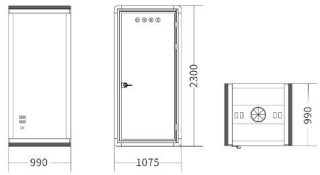

可移动的静音盒子

通过调整支撑脚的高低,让球形金属万向轮着地,在平整地面上实现移动功能,让其跟随空间布局的变化而变换位置。

Removable silet box

By adjusting the height of the support feet so that the spherical metal gimbal hits the ground, On the flat ground to realize the movement function, let it follow the spatial layout changes and change position.

STAY IN SPACE AT ALL TIMES
THE FRESHNESS AND CIRCULATION OF AIR

S Box

FLEXIBLE · SPACE-SAVING
AND ELEGANT LOOKING
PHONE BOOTH

S-BOX PRODUCT DESCRIPTION

尺寸详情
size

外观尺寸
W1075*D990*H2300

内空尺寸
W945*D897*H2170

产品重量
product weight

300KG

可选颜色
color

舱体 booth

内饰 interior

S-BOX PRODUCT DESCRIPTION

尺寸详情
size

外观尺寸
W1075*D990*H2300

内空尺寸
W945*D897*H2170

舱体 booth

内饰 interior

LOCIOO

L-BOX PRODUCT DESCRIPTION

尺寸详情
size

外观尺寸
W2275*D1585*H2300

内空尺寸
W2145*D1498*H2170

产品重量
product weight