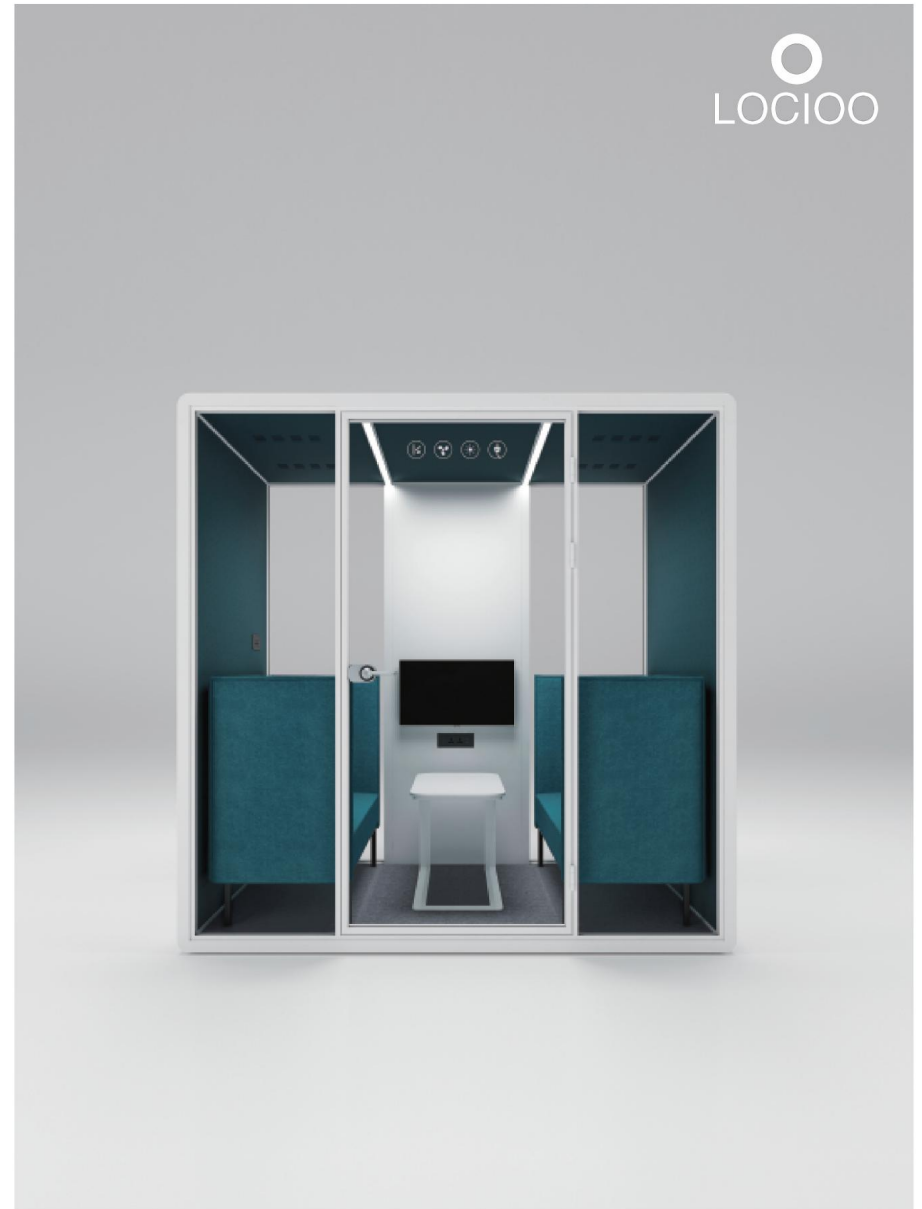

L-BOX PRODUCT DESCRIPTION

尺寸详情
size

外观尺寸
W2275*D1585*H2300

内空尺寸
W2145*D1498*H2170

产品重量
product weight

650KG

可选颜色
color

舱体 booth

内饰 interior