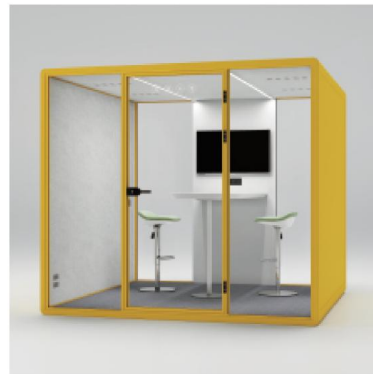

类别:休闲洽谈舱
型号:XL
尺寸:W2555*D2468*H2300
Category: Leisure negotiation cabin
Model: XL
Size: W2555*D2468*H2300

洽谈
Negotiation

休闲
Leisure

类别:商务洽谈舱
型号:L
尺寸:W2275*D1585*H2300
Category: Business negotiation class
Model: L
Size: W2275*D1585*H2300

洽谈
Negotiation

会议
Meeting

类别:休闲洽谈舱
型号:XL
尺寸:W2555*D2468*H2300
Category: Leisure negotiation cabin
Model: XL
Size: W2555*D2468*H2300

洽谈
Negotiation

会议
Meeting

类别:商务工作舱
型号:L
尺寸:W2275*D1585*H2300
Category: Business cabin
Model: L
Size: W2275*D1585*H2300

工作
Work

类别:休闲洽谈舱
型号:XL
尺寸:W2555*D2468*H2300
Category: Leisure negotiation cabin
Model: XL
Size: W2555*D2468*H2300

洽谈
Negotiation

会议
Meeting

休闲
Leisure

DELUXE CABIN

类别:电话亭
型号:S
尺寸:W990*D1075*H2300
Category: Telephone booth
Model: S
Size: W990*D1075*H2300