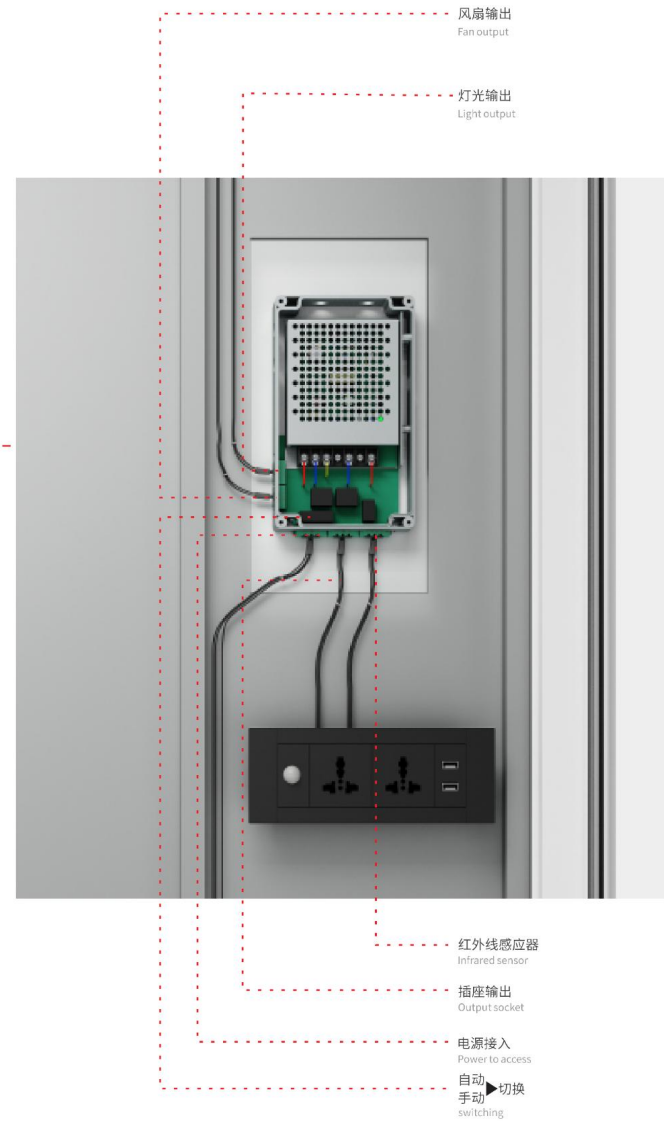

可移动的静音盒子

通过调整支撑脚的高低,让球形金属万向轮着地,在平整地面上实现移动功能,让其跟随空间布局的变化而变换位置。

Removable silet box

By adjusting the height of the support feet so that the spherical metal gimbal hits the ground, On the flat ground to realize the movement function, let it follow the spatial layout changes and change position.

STAY IN SPACE AT ALL TIMES
THE FRESHNESS AND CIRCULATION OF AIR

S Box

FLEXIBLE · SPACE-SAVING
AND ELEGANT LOOKING
PHONE BOOTH

S-BOX PRODUCT DESCRIPTION

尺寸详情
size

外观尺寸
W1075*D990*H2300

内空尺寸
W945*D897*H2170

产品重量
product weight