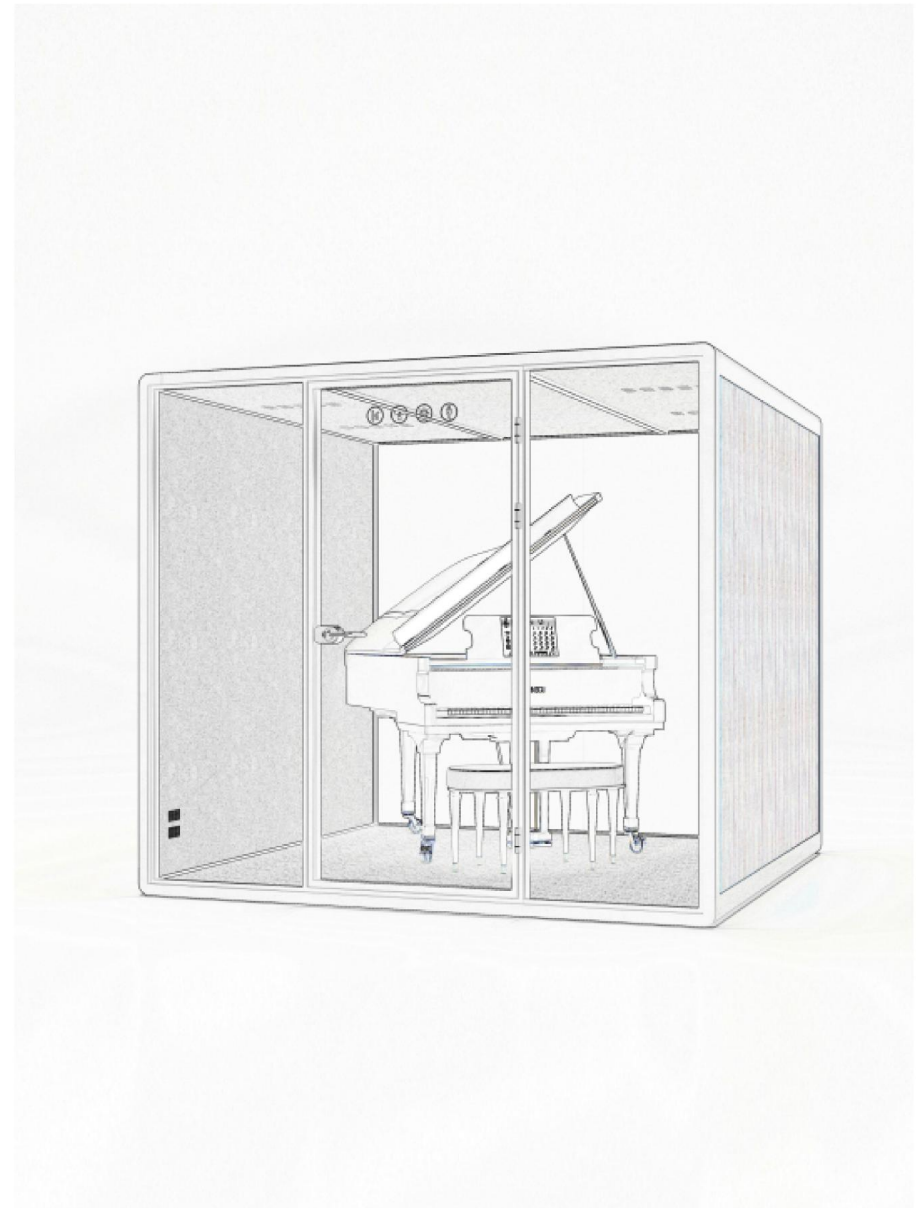

OTHER FUNCTIONAL APPLICATIONS

Our silent box

Not limited to office and business,

We can also provide a quiet and independent space for entertainment, medical care, learning, tutoring and many other functions.

Our color schemes and accessories suit all styles and needs, if you need a super flexible solution, just add wheels.

Our sustainable high quality materials ensure an excellent user experience.