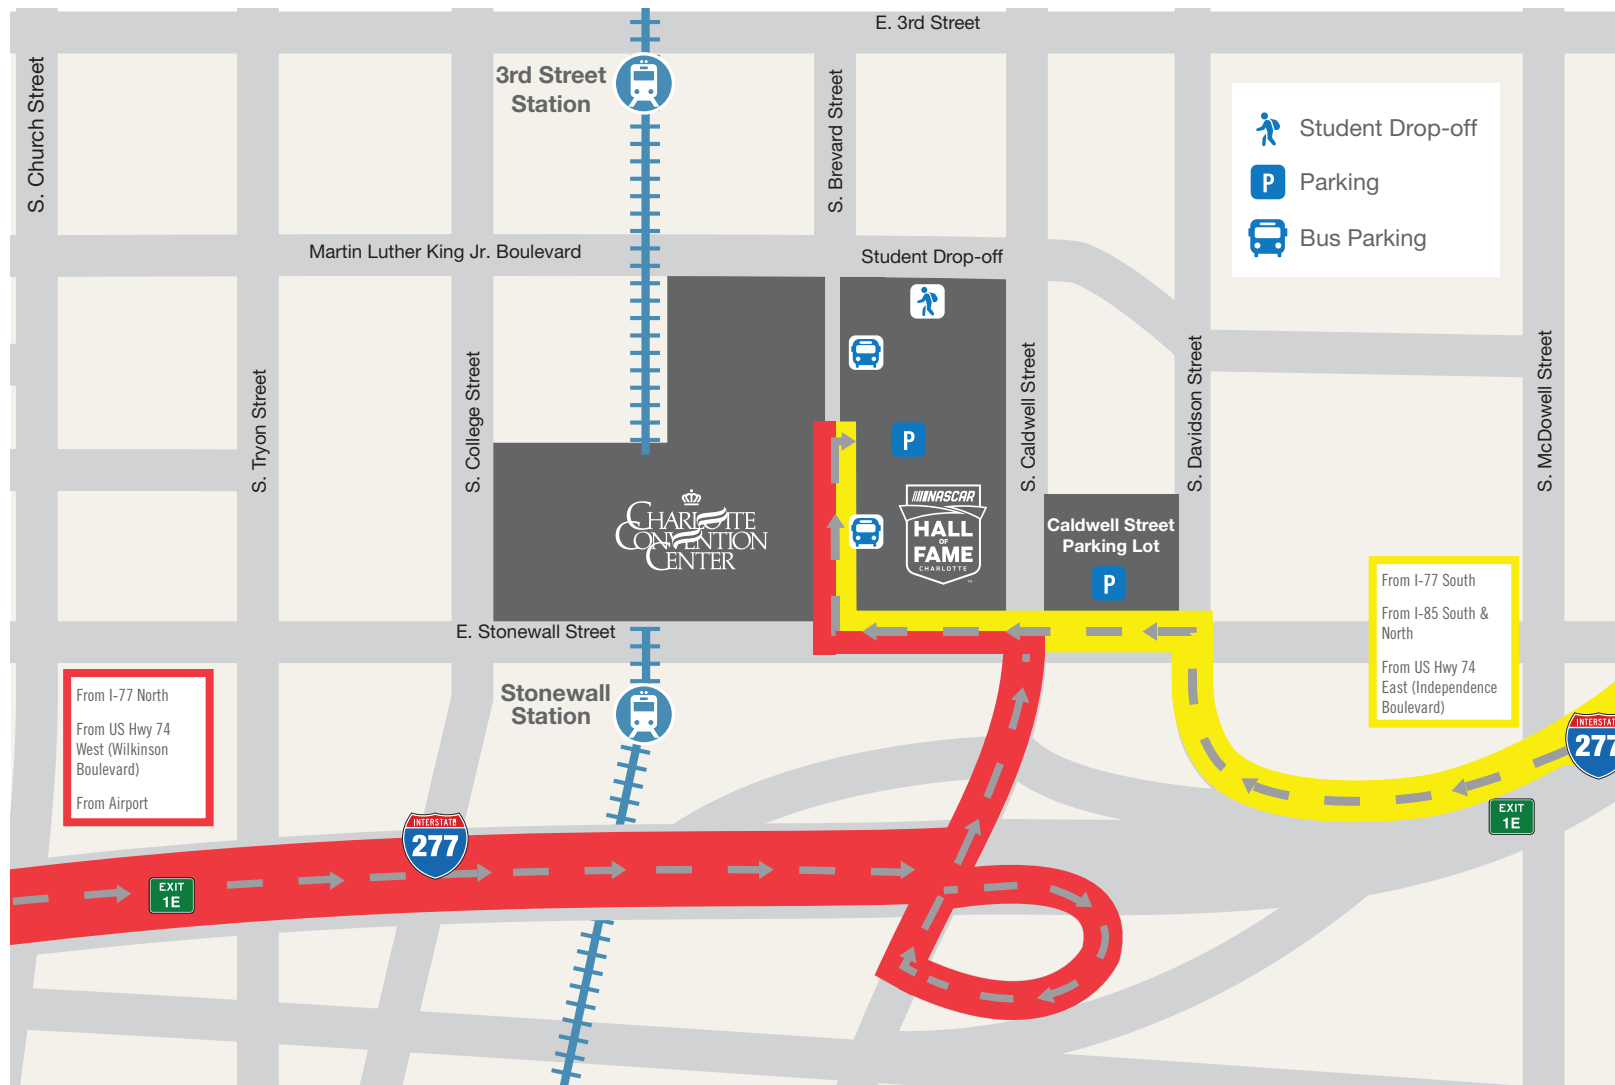

NASCAR HALL OF FAME PARKING MAP

NASCAR Hall of Fame Parking Deck

- \$4 first ½ hour
- \$2 each additional ½ hour
- \$20 daily max
- \$10 max if in after 5 p.m.

Caldwell Street Parking Lot

- Saturday & Sunday only
- \$10 daily

SPECIAL EVENTS
Special event parking rates may apply to the parking deck and/or the lot and are subject to change.