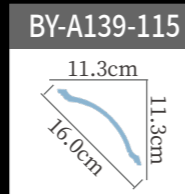

雕花角线
carved cornice molding