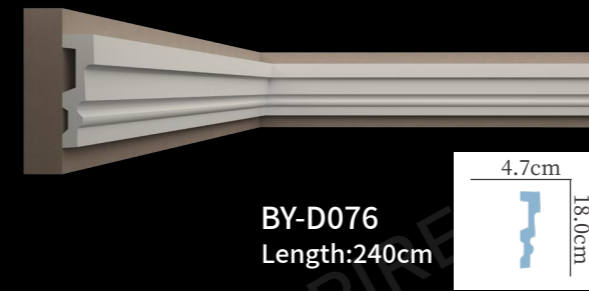

BY-D231
Length:200cm

BY-D232
Length:240cm

BY-D233
Length:240cm

素面灯槽线

LED plain indirect lighting

素面灯槽线

LED plain indirect lighting

弯角花
Plain molding corner