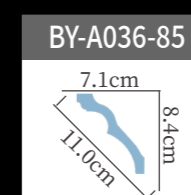

BY-A145 Length:240cm

BY-A076 Length:240cm

BY-A146 Length:240cm

BY-A082-180 ☆ Length:240cm

BY-A152-200 ☆ Length:240cm

BY-A124-150 ☆ Length:240cm

BY-A130-200 ☆ Length:240cm

BY-A139-155 ☆ Length:240cm

BY-A091 Length:240cm

BY-A151 Length:240cm

BY-A094 Length:240cm

BY-A153-240 ☆ Length:240cm

BY-A136 Length:240cm

BY-A153-200 ☆ Length:240cm

BY-A124-260 Length:240cm

雕花角线
carved cornice molding

BY-A152-300 ☆ Length:240cm

BY-A093 Length:240cm

BY-A138 Length:240cm

BY-A092 Length:240cm

BY-A174 Length:240cm

BY-A124-440 ☆ Length:240cm

雕花角线
carved cornice molding

雕花角线
carved cornice molding