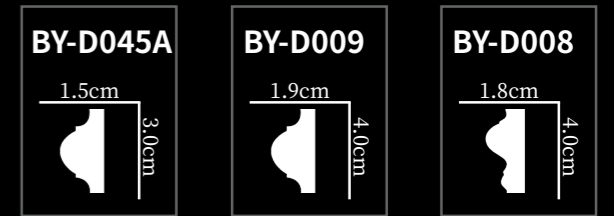

24x24x3.4cm

BY-D008

弯角花

Plain molding corner

弯角花

Plain molding corner

弯角花

Plain molding corner