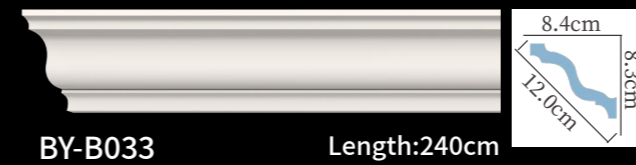

BY-B033 Length:240cm