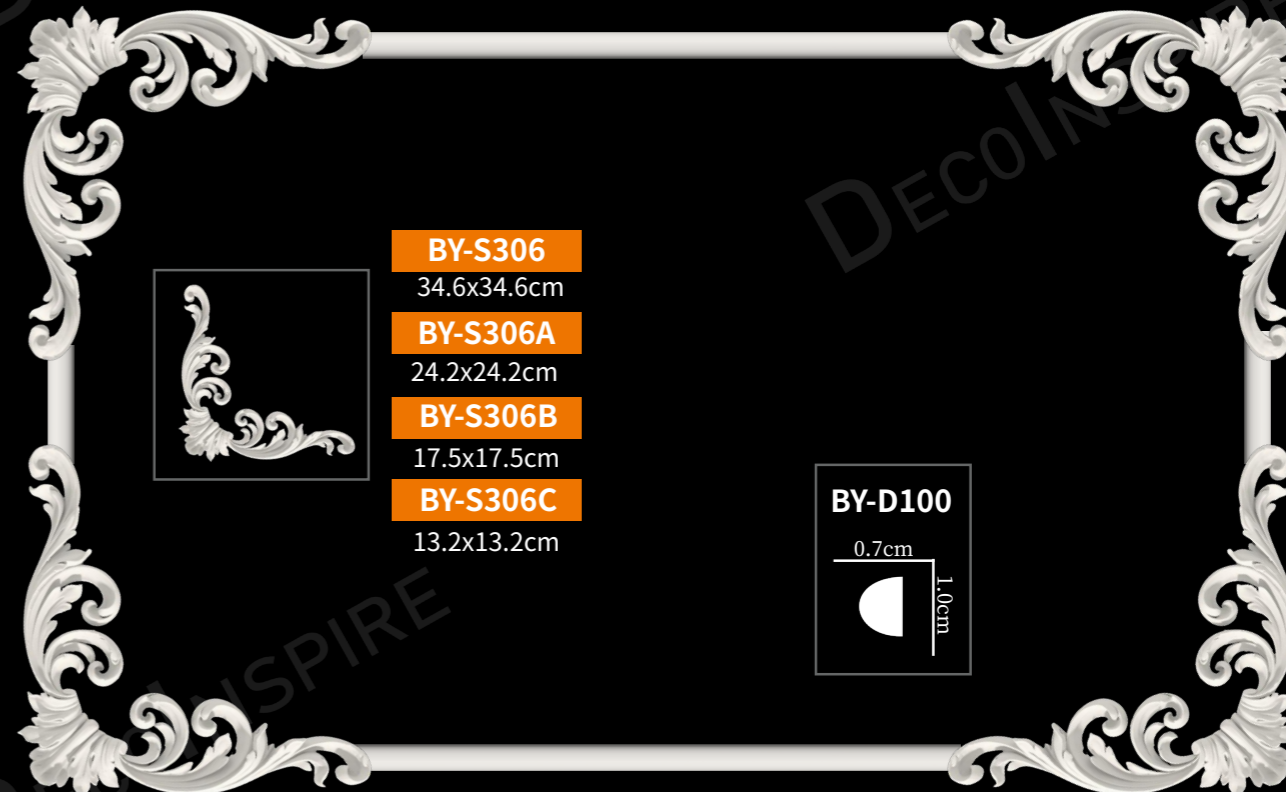

BY-S299
17x17cm

BY-S301
28.4x28.4x3cm

BY-S300
50x14.5x3cm

BY-S302
20.8x20.8x3cm

弯角花

Plain molding corner

BY-S306
34.6x34.6cm

BY-S306A
24.2x24.2cm

BY-S306B
17.5x17.5cm

BY-S306C
13.2x13.2cm

BY-S329
36.6x36.6x2.9cm

BY-S329A
16.5x16.5x1.7cm

精致灯盘 / 天花吊顶
Ceiling medallions

BY-E1003
Spec: Φ 38cm

BY-E1004
Spec: Φ 40cm

BY-E1005
Spec: Φ 100cm