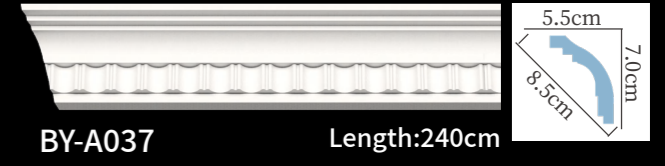

BY-A087 Length:240cm

BY-A004-55 ☆ Length:240cm

BY-A001-50 ☆ Length:240cm

BY-A008 Length:240cm

BY-A097 Length:240cm

BY-A009-60 ☆ Length:240cm

BY-A002-50 ☆ Length:240cm

BY-A007 Length:240cm

BY-A003 Length:240cm

BY-A010-70 ☆ Length:240cm

BY-A005 Length:240cm

BY-A035 Length:240cm

雕花角线
carved cornice molding

BY-A013 Length:240cm

BY-A012 Length:240cm

BY-A038-60 ☆ Length:240cm

BY-A014-60 ☆ Length:240cm

BY-A042-60 ☆ Length:240cm

BY-A037 Length:240cm

BY-A085-60 ☆ Length:240cm

BY-A048-60 ☆ Length:240cm

BY-A117-60 ☆ Length:240cm

BY-A049-60 ☆ Length:240cm

BY-A001-65 ☆ Length:240cm