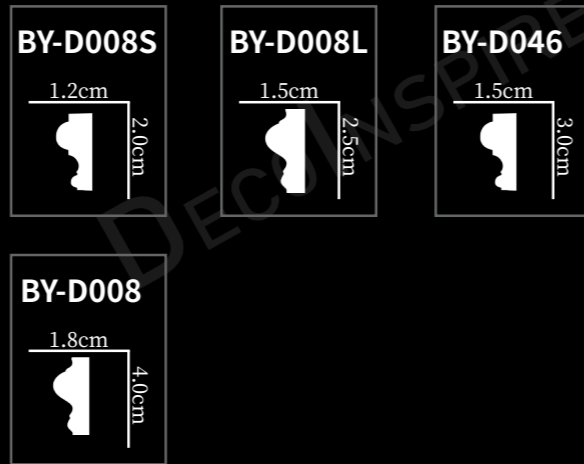

弯角花

Plain molding corner