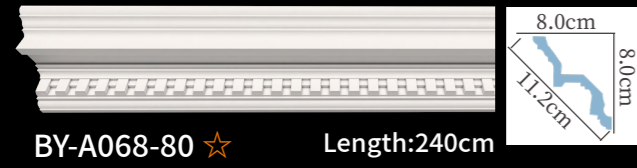

BY-A114 Length:240cm

BY-A036-85 ☆ Length:240cm

BY-A014-80 ☆ Length:240cm

BY-A021-80 ☆ Length:240cm

BY-A026-80 ☆ Length:240cm

BY-A048-80 ☆ Length:240cm

BY-A049-80 ☆ Length:240cm

雕花角线
carved cornice molding

BY-A060-80 ☆ Length:240cm

BY-A039 Length:240cm

BY-A068-80 ☆ Length:240cm

BY-A040-80 ☆ Length:240cm

BY-A152-100 ☆ Length:240cm

BY-A041 Length:240cm

BY-A038-80 ☆ Length:240cm

BY-A042-80 ☆ Length:240cm