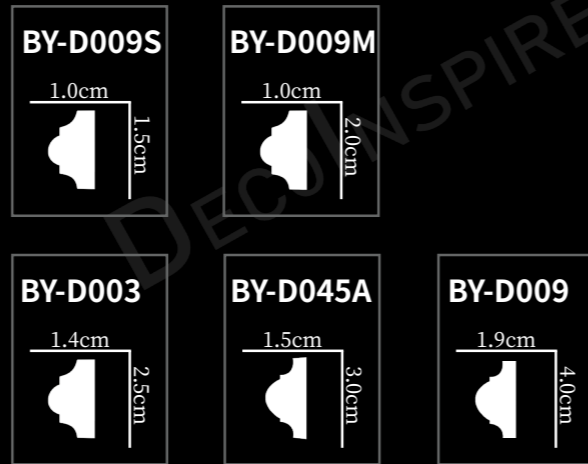

弯角花

Plain molding corner