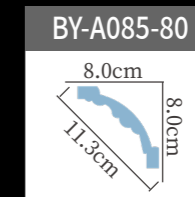

雕花角线
carved cornice molding