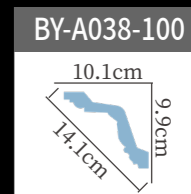

BY-A145 Length:240cm

BY-A076 Length:240cm

BY-A146 Length:240cm

BY-A082-180 ☆ Length:240cm

BY-A152-200 ☆ Length:240cm

BY-A124-150 ☆ Length:240cm

BY-A130-200 ☆ Length:240cm

BY-A139-155 ☆ Length:240cm

BY-A091 Length:240cm

BY-A151 Length:240cm

BY-A094 Length:240cm

BY-A153-240 ☆ Length:240cm

BY-A136 Length:240cm

BY-A153-200 ☆ Length:240cm

BY-A124-260 Length:240cm

雕花角线
carved cornice molding

BY-A152-300 ☆ Length:240cm

BY-A093 Length:240cm

BY-A138 Length:240cm

BY-A092 Length:240cm

BY-A174 Length:240cm

BY-A124-440 ☆ Length:240cm

雕花角线
carved cornice molding

雕花角线
carved cornice molding