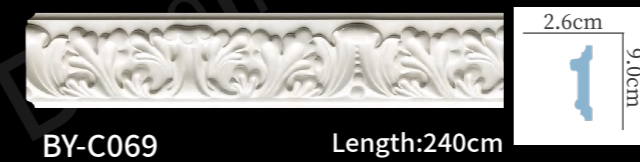

BY-C021 Length:240cm

BY-C065 Length:240cm

BY-C022 Length:240cm

BY-C099 Length:240cm

BY-C023 Length:240cm

BY-C018 Length:240cm

BY-C100 Length:240cm

BY-C060 Length:120cm

BY-C024 Length:240cm

BY-C019 Length:240cm

BY-C025 Length:240cm

BY-C020 Length:240cm

BY-C101 Length:240cm

雕花平线
carved flat molding

雕花平线
carved flat molding

雕花平线
carved flat molding