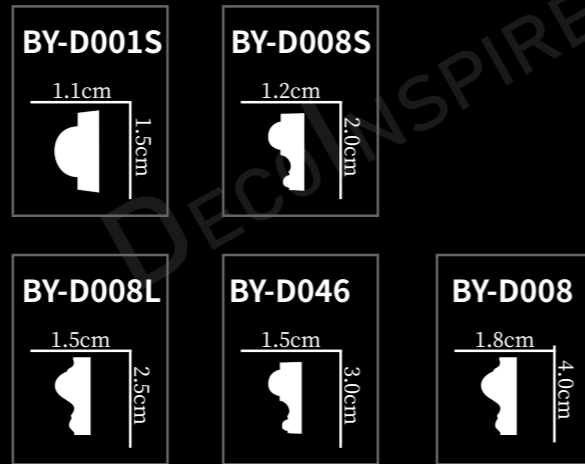

弯角花

Plain molding corner

BY-D001S