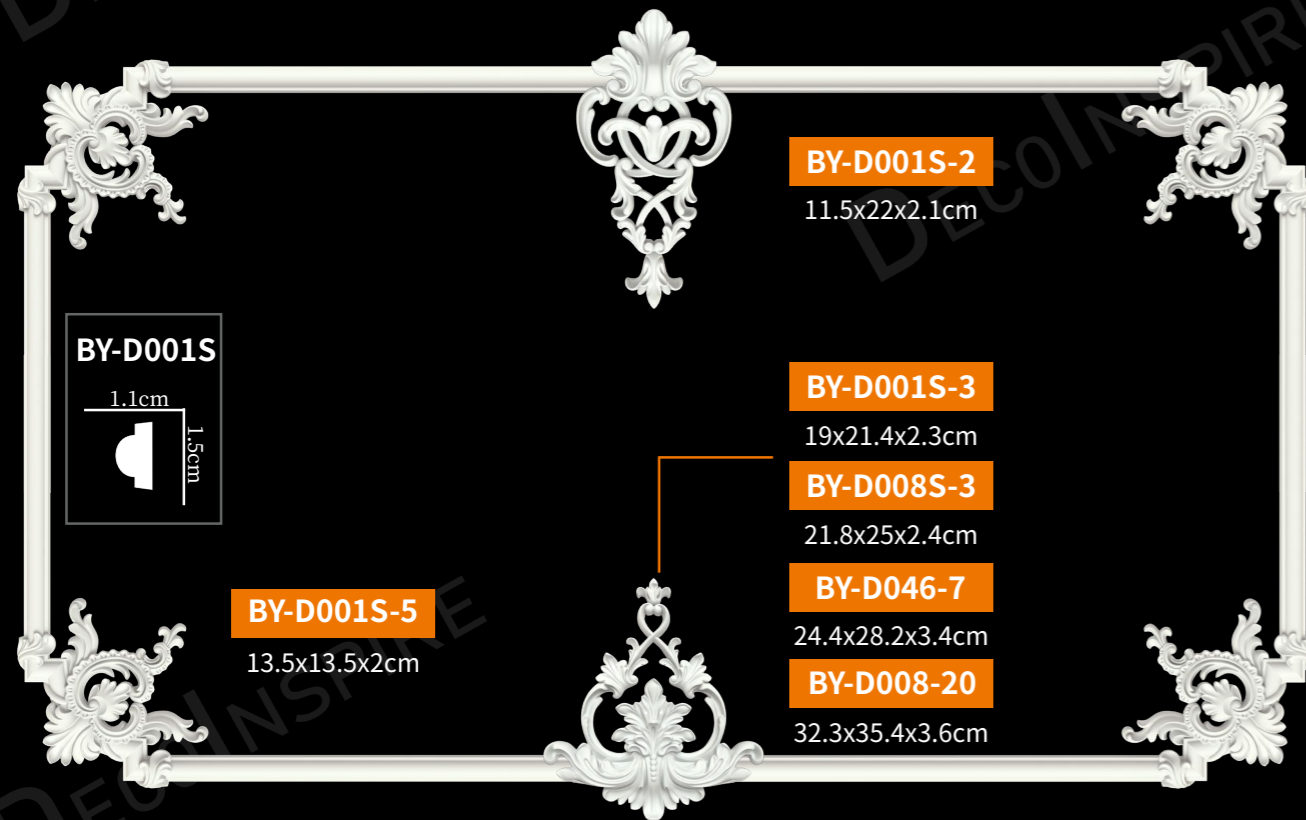

BY-D008-9
23x23x2.5cm

BY-D008

BY-D009M-7L/R

10x6.5x1.2cm

BY-D009M

弯角花
Plain molding corner

弯角花
Plain molding corner

弯角花