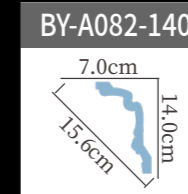

雕花角线
carved cornice molding