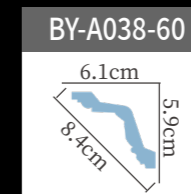

BY-A091 Length:240cm

BY-A151 Length:240cm

BY-A094 Length:240cm

BY-A153-240 ☆ Length:240cm

BY-A136 Length:240cm

BY-A153-200 ☆ Length:240cm

BY-A124-260 Length:240cm

雕花角线
carved cornice molding

BY-A152-300 ☆ Length:240cm

BY-A093 Length:240cm

BY-A138 Length:240cm

BY-A092 Length:240cm

BY-A174 Length:240cm

BY-A124-440 ☆ Length:240cm

雕花角线
carved cornice molding

雕花角线
carved cornice molding