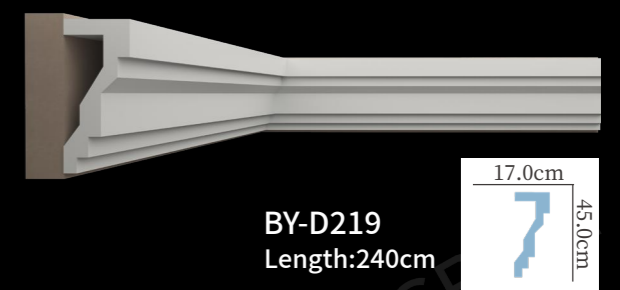

BY-D231
Length:200cm

BY-D232
Length:240cm

BY-D233
Length:240cm

素面灯槽线

LED plain indirect lighting

素面灯槽线

LED plain indirect lighting

弯角花
Plain molding corner