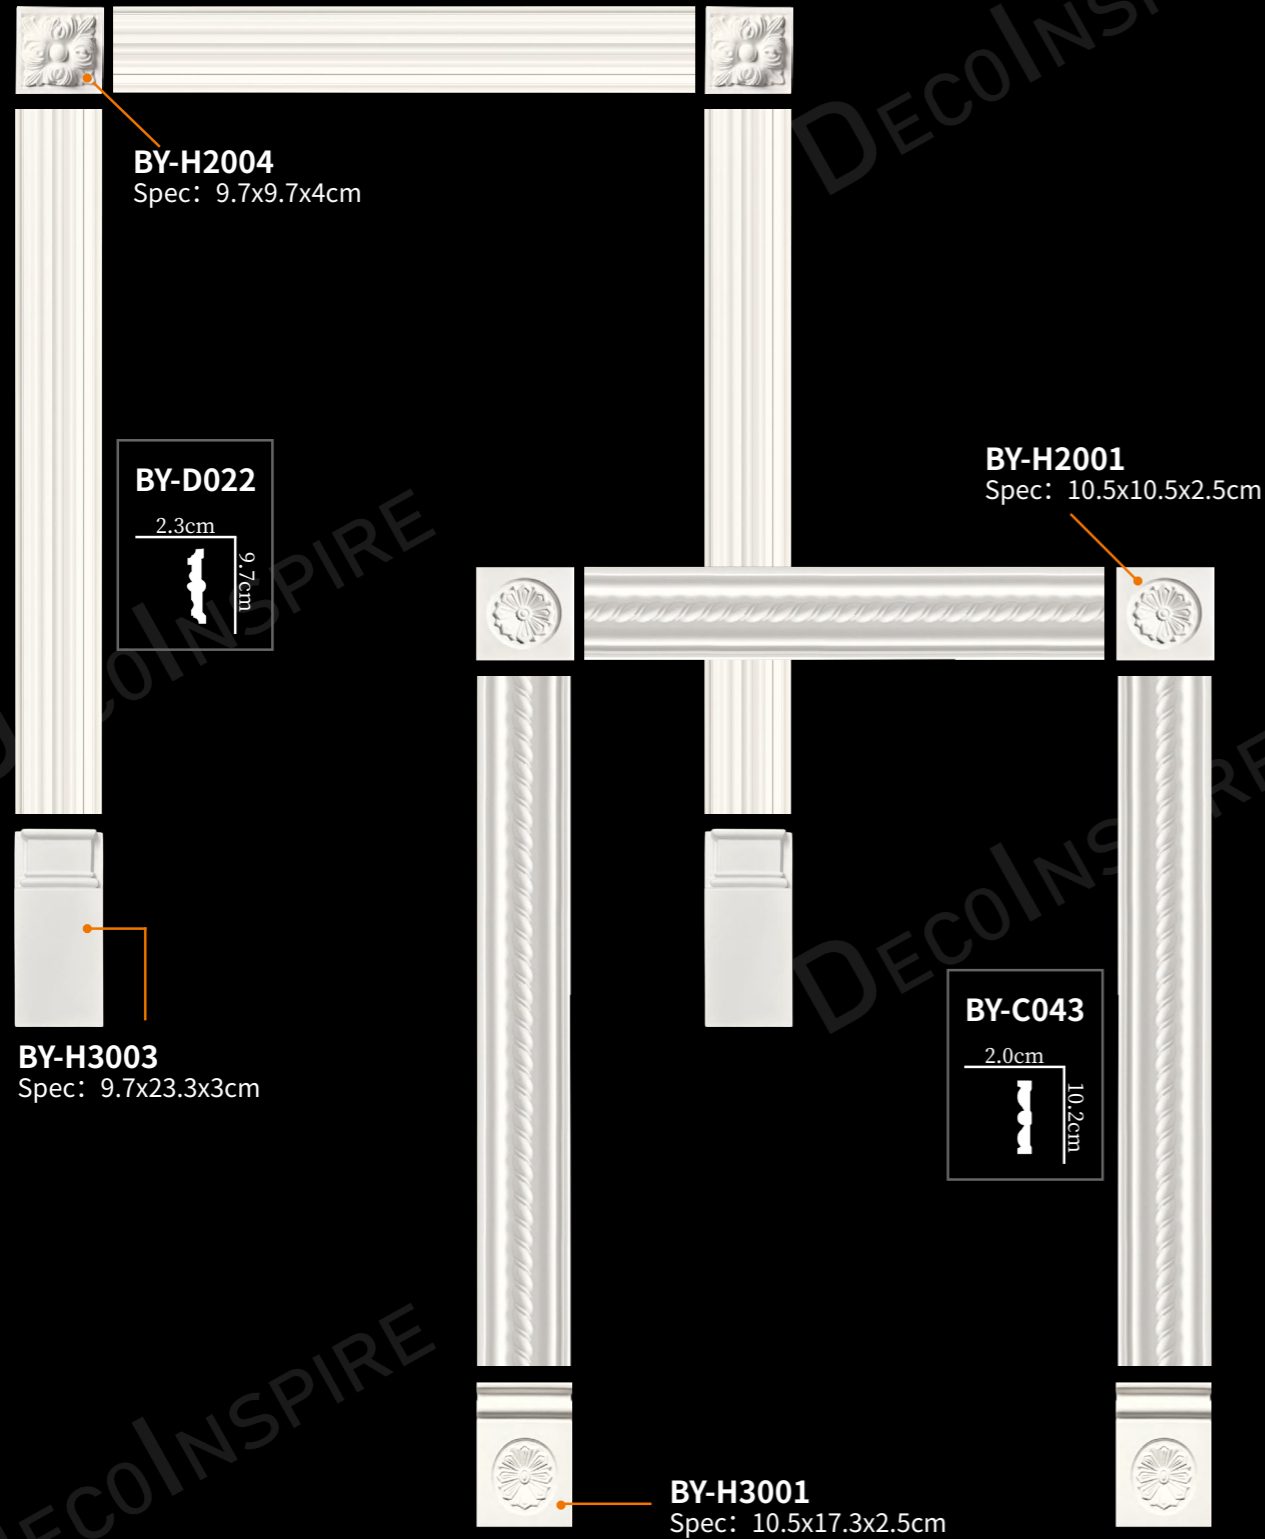

梁头柱
Exotic corbels

BY-G033
Spec: 25.4x33x33cm

BY-G034
Spec: 15.2x30.5x20.3cm

BY-G035
Spec: 12.7x25.4x25.4cm

BY-G036L/R
Spec: 14.6x51.5x7.5cm

BY-G037L/R
Spec: 29x103x16cm

精致门饰

Matthias collection doors