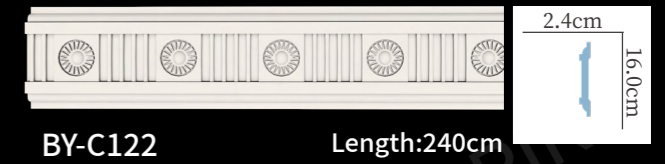

BY-C047 Length:240cm

BY-C048 Length:240cm

BY-C049 Length:240cm

BY-C050 Length:240cm

BY-C075 Length:240cm

BY-C138 Length:240cm

BY-C118 Length:240cm

BY-C119 Length:240cm

BY-C120 Length:240cm

BY-C076 Length:240cm

BY-C121 Length:240cm

BY-C122 Length:240cm

雕花平线
carved flat molding

雕花平线
carved flat molding

BY-C077 Length:240cm

BY-C127 Length:240cm