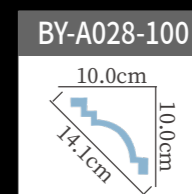

BY-A145 Length:240cm

BY-A076 Length:240cm

BY-A146 Length:240cm

BY-A082-180 ☆ Length:240cm

BY-A152-200 ☆ Length:240cm

BY-A124-150 ☆ Length:240cm

BY-A130-200 ☆ Length:240cm

BY-A139-155 ☆ Length:240cm

BY-A091 Length:240cm

BY-A151 Length:240cm

BY-A094 Length:240cm

BY-A153-240 ☆ Length:240cm

BY-A136 Length:240cm

BY-A153-200 ☆ Length:240cm

BY-A124-260 Length:240cm

雕花角线
carved cornice molding

BY-A152-300 ☆ Length:240cm

BY-A093 Length:240cm

BY-A138 Length:240cm

BY-A092 Length:240cm

BY-A174 Length:240cm

BY-A124-440 ☆ Length:240cm

雕花角线
carved cornice molding

雕花角线
carved cornice molding