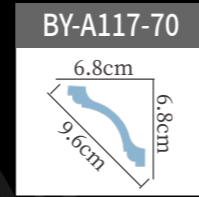

雕花角线
carved cornice molding