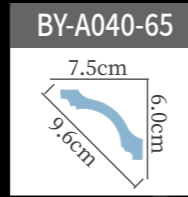

雕花角线
carved cornice molding