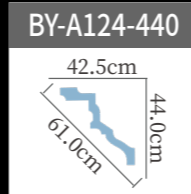

雕花角线
carved cornice molding