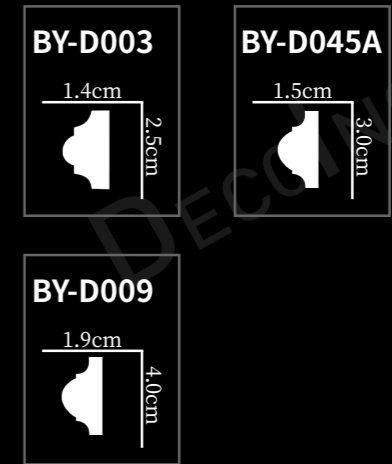

BY-D008S-10
11.6x11.6x1.8cm

BY-D008S

BY-D008-14
22.4x22.4x3.4cm

BY-D008

弯角花

Plain molding corner

BY-D003-4
14.3x14.3x2.1cm

BY-D003