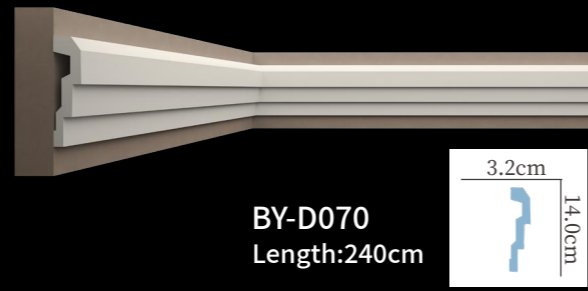

BY-D225
Length:240cm

BY-D226
Length:290cm

素面平线
plain crown molding

BY-D227
Length:290cm

BY-D228
Length:290cm

BY-D229
Length:240cm

素面平线
plain crown molding

BY-D230
Length:240cm

BY-D231
Length:200cm

BY-D232
Length:240cm

BY-D233
Length:240cm

素面灯槽线

LED plain indirect lighting

素面灯槽线

LED plain indirect lighting

弯角花
Plain molding corner