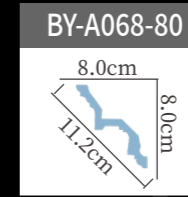

雕花角线
carved cornice molding