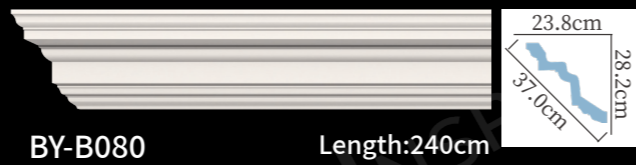

BY-B080 Length:240cm