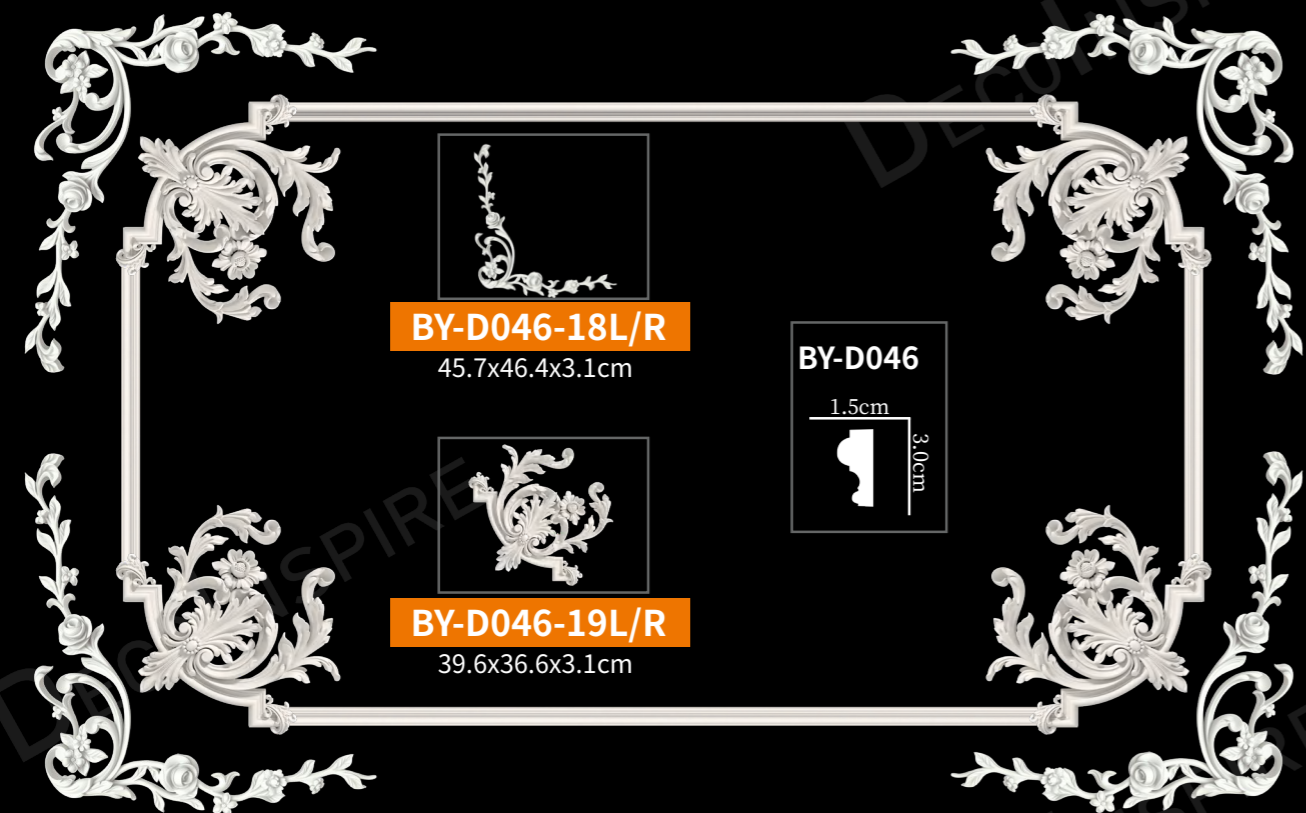

BY-D008-9
23x23x2.5cm

BY-D008

BY-D009M-7L/R

10x6.5x1.2cm

BY-D009M

弯角花
Plain molding corner

弯角花
Plain molding corner

弯角花