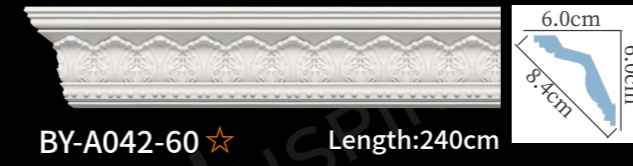

BY-A042-60 ☆ Length:240cm