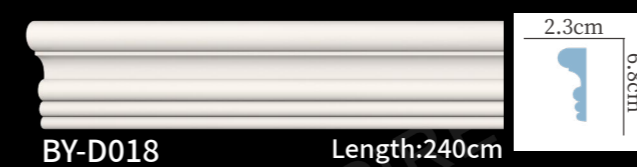

BY-C080 Length:240cm

素面平线
plain crown molding

BY-D100 Length:240cm

BY-D101 Length:240cm

BY-D001S Length:240cm

BY-D009S Length:240cm

BY-D008S Length:240cm

BY-D009M Length:240cm

BY-D102 Length:240cm

BY-D001 Length:240cm

BY-D042 Length:240cm

BY-D002 Length:240cm

BY-D008M Length:240cm

BY-D003 Length:240cm

BY-D008L Length:240cm

BY-D084 Length:240cm

素面平线
plain crown molding

素面平线
plain crown molding

素面平线
plain crown molding

素面平线
plain crown molding

素面平线
plain crown molding

素面平线
plain crown molding

素面平线
plain crown molding

BY-D1808 Length:240cm