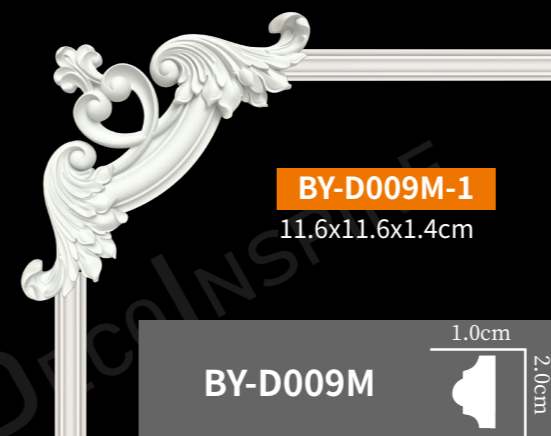

BY-D008L-13L/R
12.2x18.6x2cm

BY-D046-26L/R
15x23.2x2.4cm

BY-D008-27L/R
19.6x29.8x3.2cm

弯角花

Plain molding corner

弯角花

Plain molding corner

弯角花