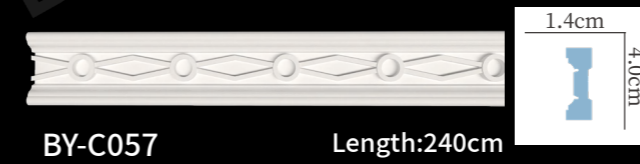

3.1cm
9.5cm
BY-B305
Length:240cm

3.1cm
15.5cm
BY-B306
Length:240cm

6.1cm
18.5cm
BY-B307
Length:240cm

5.0cm
15.0cm
BY-B308
Length:240cm

灯槽线

LED recessed lighting trim

5.0cm
25.0cm
BY-B309
Length:240cm

8.9cm
10.0cm
BY-B310
Length:240cm

45.0cm
4.2cm
BY-B311
Length:240cm

5.0cm
10.7cm
BY-B312
Length:240cm

4.8cm
4.6cm
BY-B313
Length:240cm

3.5cm
8.0cm
BY-B314
Length:240cm

雕花平线
carved flat molding

雕花平线
carved flat molding

雕花平线
carved flat molding