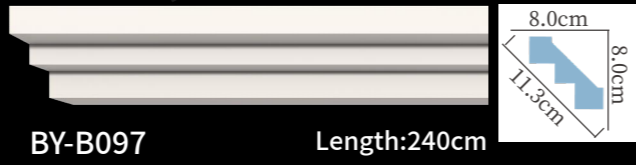

素面角线
plain cornice molding

素面角线
plain cornice molding

素面角线
plain cornice molding

BY-B025 Length:240cm

BY-B096 Length:240cm

BY-B063 Length:240cm

BY-B097 Length:240cm

BY-B091 Length:240cm