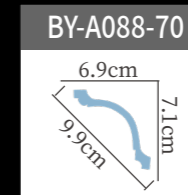

雕花角线
carved cornice molding