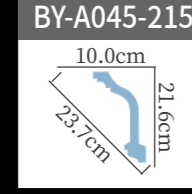

雕花角线
carved cornice molding