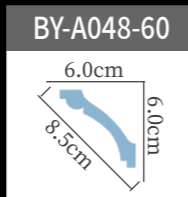

雕花角线
carved cornice molding