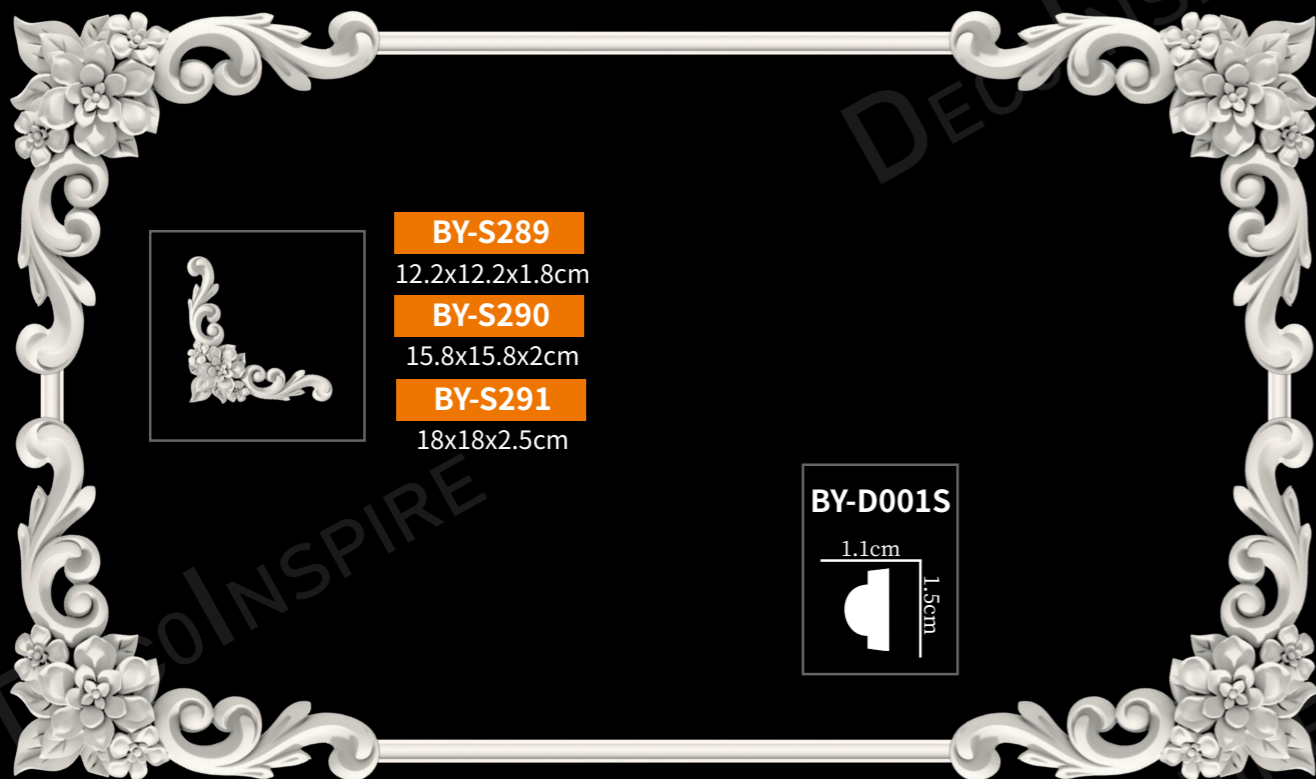

BY-D001S
1.1cm x 1.5cm

弯角花
Plain molding corner

弯角花
Plain molding corner

弯角花
Plain molding corner

弯角花
Plain molding corner

弯角花

Plain molding corner

BY-S298
28.4x28.4cm