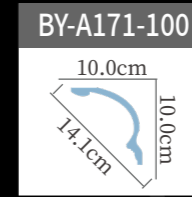

雕花角线
carved cornice molding