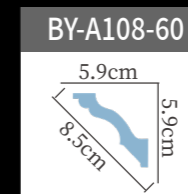

雕花角线
carved cornice molding