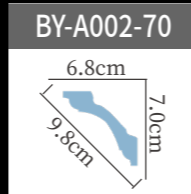

BY-A145 Length:240cm

BY-A076 Length:240cm

BY-A146 Length:240cm

BY-A082-180 ☆ Length:240cm

BY-A152-200 ☆ Length:240cm

BY-A124-150 ☆ Length:240cm

BY-A130-200 ☆ Length:240cm

BY-A139-155 ☆ Length:240cm

BY-A045-215 ☆ Length:240cm

BY-A077 Length:240cm

BY-A079 Length:240cm

雕花角线
carved cornice molding

BY-A148 Length:240cm

BY-A149 Length:240cm

BY-A130-260 ☆ Length:240cm

BY-A150 Length:240cm

BY-A091 Length:240cm

BY-A151 Length:240cm

BY-A094 Length:240cm

BY-A153-240 ☆ Length:240cm

BY-A136 Length:240cm

BY-A153-200 ☆ Length:240cm

BY-A124-260 Length:240cm

雕花角线
carved cornice molding

BY-A152-300 ☆ Length:240cm

BY-A093 Length:240cm

BY-A138 Length:240cm

BY-A092 Length:240cm

BY-A174 Length:240cm

BY-A124-440 ☆ Length:240cm

雕花角线
carved cornice molding

雕花角线
carved cornice molding