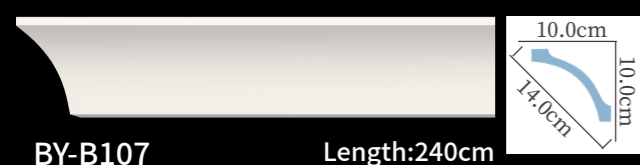

BY-B032 Length:240cm

BY-B101 Length:240cm

BY-B033 Length:240cm

BY-B034 Length:240cm

BY-B039 Length:240cm

BY-B102 Length:240cm

BY-B113 Length:240cm

BY-B046 Length:240cm

素面角线
plain cornice molding

素面角线
plain cornice molding

素面角线

plain cornice molding

BY-B072 Length:240cm

BY-B077 Length:240cm

BY-B118 Length:240cm

BY-B078 Length:240cm