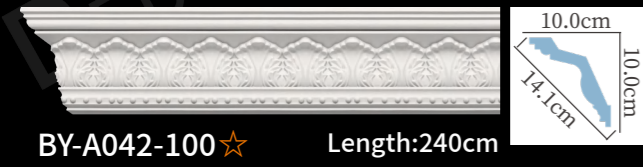

BY-A175 Length:240cm

BY-A043 Length:240cm

BY-A147 Length:240cm

BY-A122 Length:240cm

BY-A045-105 ☆ Length:240cm

雕花角线
carved cornice molding

雕花角线
carved cornice molding

雕花角线
carved cornice molding

BY-A033-100 ☆ Length:240cm

BY-A085-100 ☆ Length:240cm

BY-A036-100 ☆ Length:240cm

BY-A086-100 ☆ Length:240cm

BY-A038-100 ☆ Length:240cm

BY-A129 Length:240cm

BY-A042-100 ☆ Length:240cm

BY-A171-100 ☆ Length:240cm

BY-A048-100 ☆ Length:240cm

BY-A063-100 ☆ Length:240cm

BY-A049-100 ☆ Length:240cm

BY-A127 Length:240cm

BY-A068-100 ☆ Length:240cm

BY-A064 Length:240cm

雕花角线
carved cornice molding

BY-A123 Length:240cm