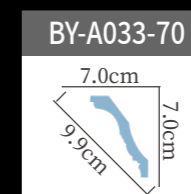

BY-A145 Length:240cm

BY-A076 Length:240cm

BY-A146 Length:240cm

BY-A082-180 ☆ Length:240cm

BY-A152-200 ☆ Length:240cm

BY-A124-150 ☆ Length:240cm

BY-A130-200 ☆ Length:240cm

BY-A139-155 ☆ Length:240cm

BY-A045-215 ☆ Length:240cm

BY-A077 Length:240cm

BY-A079 Length:240cm

雕花角线
carved cornice molding

BY-A148 Length:240cm

BY-A149 Length:240cm

BY-A130-260 ☆ Length:240cm

BY-A150 Length:240cm

BY-A091 Length:240cm

BY-A151 Length:240cm

BY-A094 Length:240cm

BY-A153-240 ☆ Length:240cm

BY-A136 Length:240cm

BY-A153-200 ☆ Length:240cm

BY-A124-260 Length:240cm

雕花角线
carved cornice molding

BY-A152-300 ☆ Length:240cm

BY-A093 Length:240cm

BY-A138 Length:240cm

BY-A092 Length:240cm

BY-A174 Length:240cm

BY-A124-440 ☆ Length:240cm

雕花角线
carved cornice molding

雕花角线
carved cornice molding