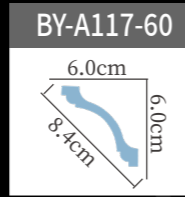

雕花角线
carved cornice molding