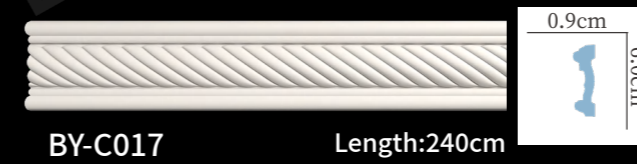

BY-C014 Length:240cm

BY-C015 Length:240cm

BY-C093 Length:240cm

BY-C064 Length:240cm

BY-C094 Length:240cm

BY-C095 Length:240cm

BY-C061 Length:240cm

BY-C096 Length:240cm

BY-C062 Length:240cm

BY-C097 Length:240cm

BY-C085 Length:240cm

BY-C098 Length:240cm

BY-C063 Length:240cm

BY-C016 Length:240cm

雕花平线
carved flat molding

BY-C017 Length:240cm

BY-C021 Length:240cm

BY-C065 Length:240cm

BY-C022 Length:240cm

BY-C099 Length:240cm

BY-C023 Length:240cm

BY-C018 Length:240cm

BY-C100 Length:240cm

BY-C060 Length:120cm