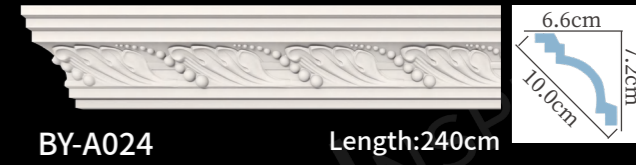

BY-A011 Length:240cm

BY-A053 Length:240cm

BY-A015 Length:240cm

BY-A117-70 ☆ Length:240cm

BY-A016 Length:240cm

BY-A010-85 ☆ Length:240cm

BY-A019 Length:240cm

BY-A102 Length:240cm

BY-A018 Length:240cm

BY-A023 Length:240cm

雕花角线
carved cornice molding

BY-A104 Length:240cm

BY-A060-70 ☆ Length:240cm

BY-A002-70 ☆ Length:240cm

BY-A088-70 ☆ Length:240cm

BY-A033-70 ☆ Length:240cm

BY-A105 Length:240cm

BY-A009-70 ☆ Length:240cm

BY-A024 Length:240cm

BY-A014-70 ☆ Length:240cm

BY-A025 Length:240cm

BY-A022 Length:240cm

BY-A106 Length:240cm

BY-A026-70 ☆ Length:240cm