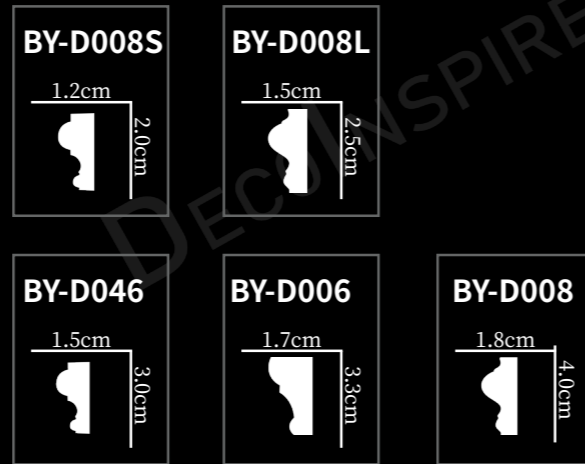

24x24x3.4cm

BY-D008

弯角花

Plain molding corner

弯角花

Plain molding corner

弯角花

Plain molding corner