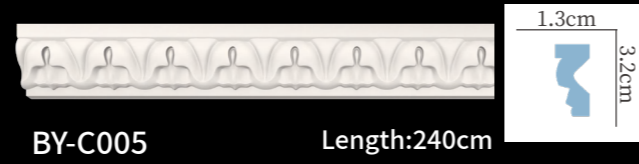

3.1cm
9.5cm
BY-B305
Length:240cm

3.1cm
15.5cm
BY-B306
Length:240cm

6.1cm
18.5cm
BY-B307
Length:240cm

5.0cm
15.0cm
BY-B308
Length:240cm

灯槽线

LED recessed lighting trim

5.0cm
25.0cm
BY-B309
Length:240cm

8.9cm
10.0cm
BY-B310
Length:240cm

45.0cm
4.2cm
BY-B311
Length:240cm

5.0cm
10.7cm
BY-B312
Length:240cm

4.8cm
4.6cm
BY-B313
Length:240cm

3.5cm
8.0cm
BY-B314
Length:240cm

雕花平线
carved flat molding

雕花平线
carved flat molding

雕花平线
carved flat molding

BY-C014 Length:240cm

BY-C015 Length:240cm

BY-C093 Length:240cm

BY-C064 Length:240cm

BY-C094 Length:240cm

BY-C095 Length:240cm

BY-C061 Length:240cm

BY-C096 Length:240cm