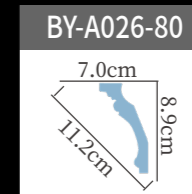

BY-A145 Length:240cm

BY-A076 Length:240cm

BY-A146 Length:240cm

BY-A082-180 ☆ Length:240cm

BY-A152-200 ☆ Length:240cm

BY-A124-150 ☆ Length:240cm

BY-A130-200 ☆ Length:240cm

BY-A139-155 ☆ Length:240cm

BY-A091 Length:240cm

BY-A151 Length:240cm

BY-A094 Length:240cm

BY-A153-240 ☆ Length:240cm

BY-A136 Length:240cm

BY-A153-200 ☆ Length:240cm

BY-A124-260 Length:240cm

雕花角线
carved cornice molding

BY-A152-300 ☆ Length:240cm

BY-A093 Length:240cm

BY-A138 Length:240cm

BY-A092 Length:240cm

BY-A174 Length:240cm

BY-A124-440 ☆ Length:240cm

雕花角线
carved cornice molding

雕花角线
carved cornice molding