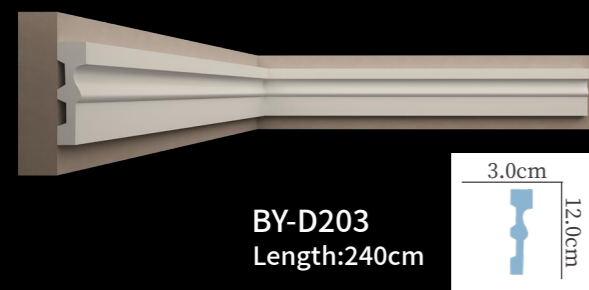

BY-D225
Length:240cm

BY-D226
Length:290cm

素面平线
plain crown molding

BY-D227
Length:290cm

BY-D228
Length:290cm

BY-D229
Length:240cm

素面平线
plain crown molding

BY-D230
Length:240cm

BY-D231
Length:200cm

BY-D232
Length:240cm

BY-D233
Length:240cm

素面灯槽线

LED plain indirect lighting

素面灯槽线

LED plain indirect lighting

弯角花
Plain molding corner