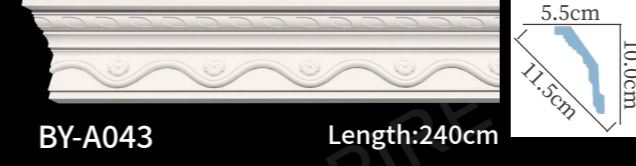

BY-A120 Length:240cm

BY-A084 Length:240cm

BY-A004-80 ☆ Length:240cm

BY-A085-80 ☆ Length:240cm

BY-A033-80 ☆ Length:240cm

BY-A086-80 ☆ Length:240cm

雕花角线
carved cornice molding

BY-A089 Length:240cm

BY-A124-85 ☆ Length:240cm

BY-A115 Length:240cm

BY-A081 Length:240cm

BY-A116 Length:240cm

BY-A125 Length:240cm

BY-A119 Length:240cm

BY-A044 Length:240cm

BY-A121 Length:240cm

BY-A175 Length:240cm

BY-A043 Length:240cm

BY-A147 Length:240cm

BY-A122 Length:240cm

BY-A045-105 ☆ Length:240cm

雕花角线
carved cornice molding

雕花角线
carved cornice molding

雕花角线
carved cornice molding