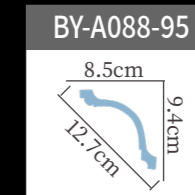

雕花角线
carved cornice molding