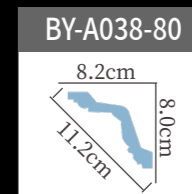

BY-A145 Length:240cm

BY-A076 Length:240cm

BY-A146 Length:240cm

BY-A082-180 ☆ Length:240cm

BY-A152-200 ☆ Length:240cm

BY-A124-150 ☆ Length:240cm

BY-A130-200 ☆ Length:240cm

BY-A139-155 ☆ Length:240cm

BY-A091 Length:240cm

BY-A151 Length:240cm

BY-A094 Length:240cm

BY-A153-240 ☆ Length:240cm

BY-A136 Length:240cm

BY-A153-200 ☆ Length:240cm

BY-A124-260 Length:240cm

雕花角线
carved cornice molding

BY-A152-300 ☆ Length:240cm

BY-A093 Length:240cm

BY-A138 Length:240cm

BY-A092 Length:240cm

BY-A174 Length:240cm

BY-A124-440 ☆ Length:240cm

雕花角线
carved cornice molding

雕花角线
carved cornice molding