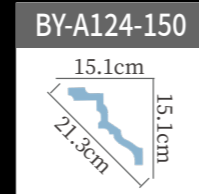

雕花角线
carved cornice molding