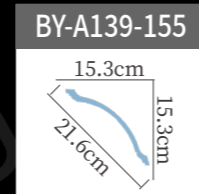

雕花角线
carved cornice molding