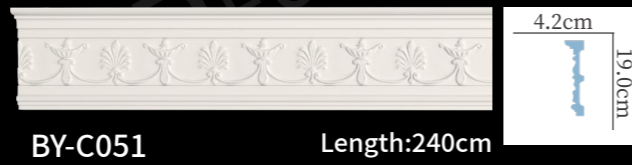

BY-C120 Length:240cm

BY-C076 Length:240cm

BY-C121 Length:240cm

BY-C122 Length:240cm

雕花平线
carved flat molding

雕花平线
carved flat molding

BY-C077 Length:240cm

BY-C127 Length:240cm

BY-C136 Length:240cm

BY-C078 Length:240cm

BY-C123 Length:240cm

BY-C079 Length:240cm

BY-C142 Length:240cm

BY-C150 Length:240cm

BY-C124 Length:240cm

BY-C051 Length:240cm

BY-C125 Length:240cm

BY-C131 Length:240cm

BY-C126 Length:240cm

BY-C139 Length:240cm

雕花平线
carved flat molding

BY-C146 Length:240cm

BY-C130 Length:240cm

BY-C080 Length:240cm