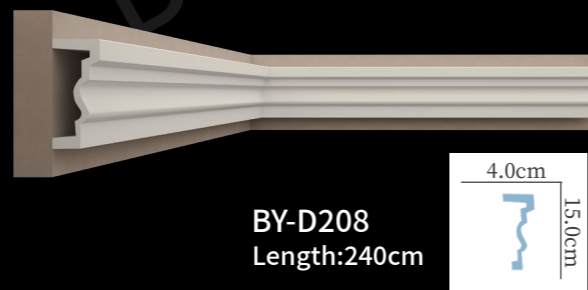

BY-D225
Length:240cm

BY-D226
Length:290cm

素面平线
plain crown molding

BY-D227
Length:290cm

BY-D228
Length:290cm

BY-D229
Length:240cm

素面平线
plain crown molding

BY-D230
Length:240cm

BY-D231
Length:200cm

BY-D232
Length:240cm

BY-D233
Length:240cm

素面灯槽线

LED plain indirect lighting

素面灯槽线

LED plain indirect lighting

弯角花
Plain molding corner