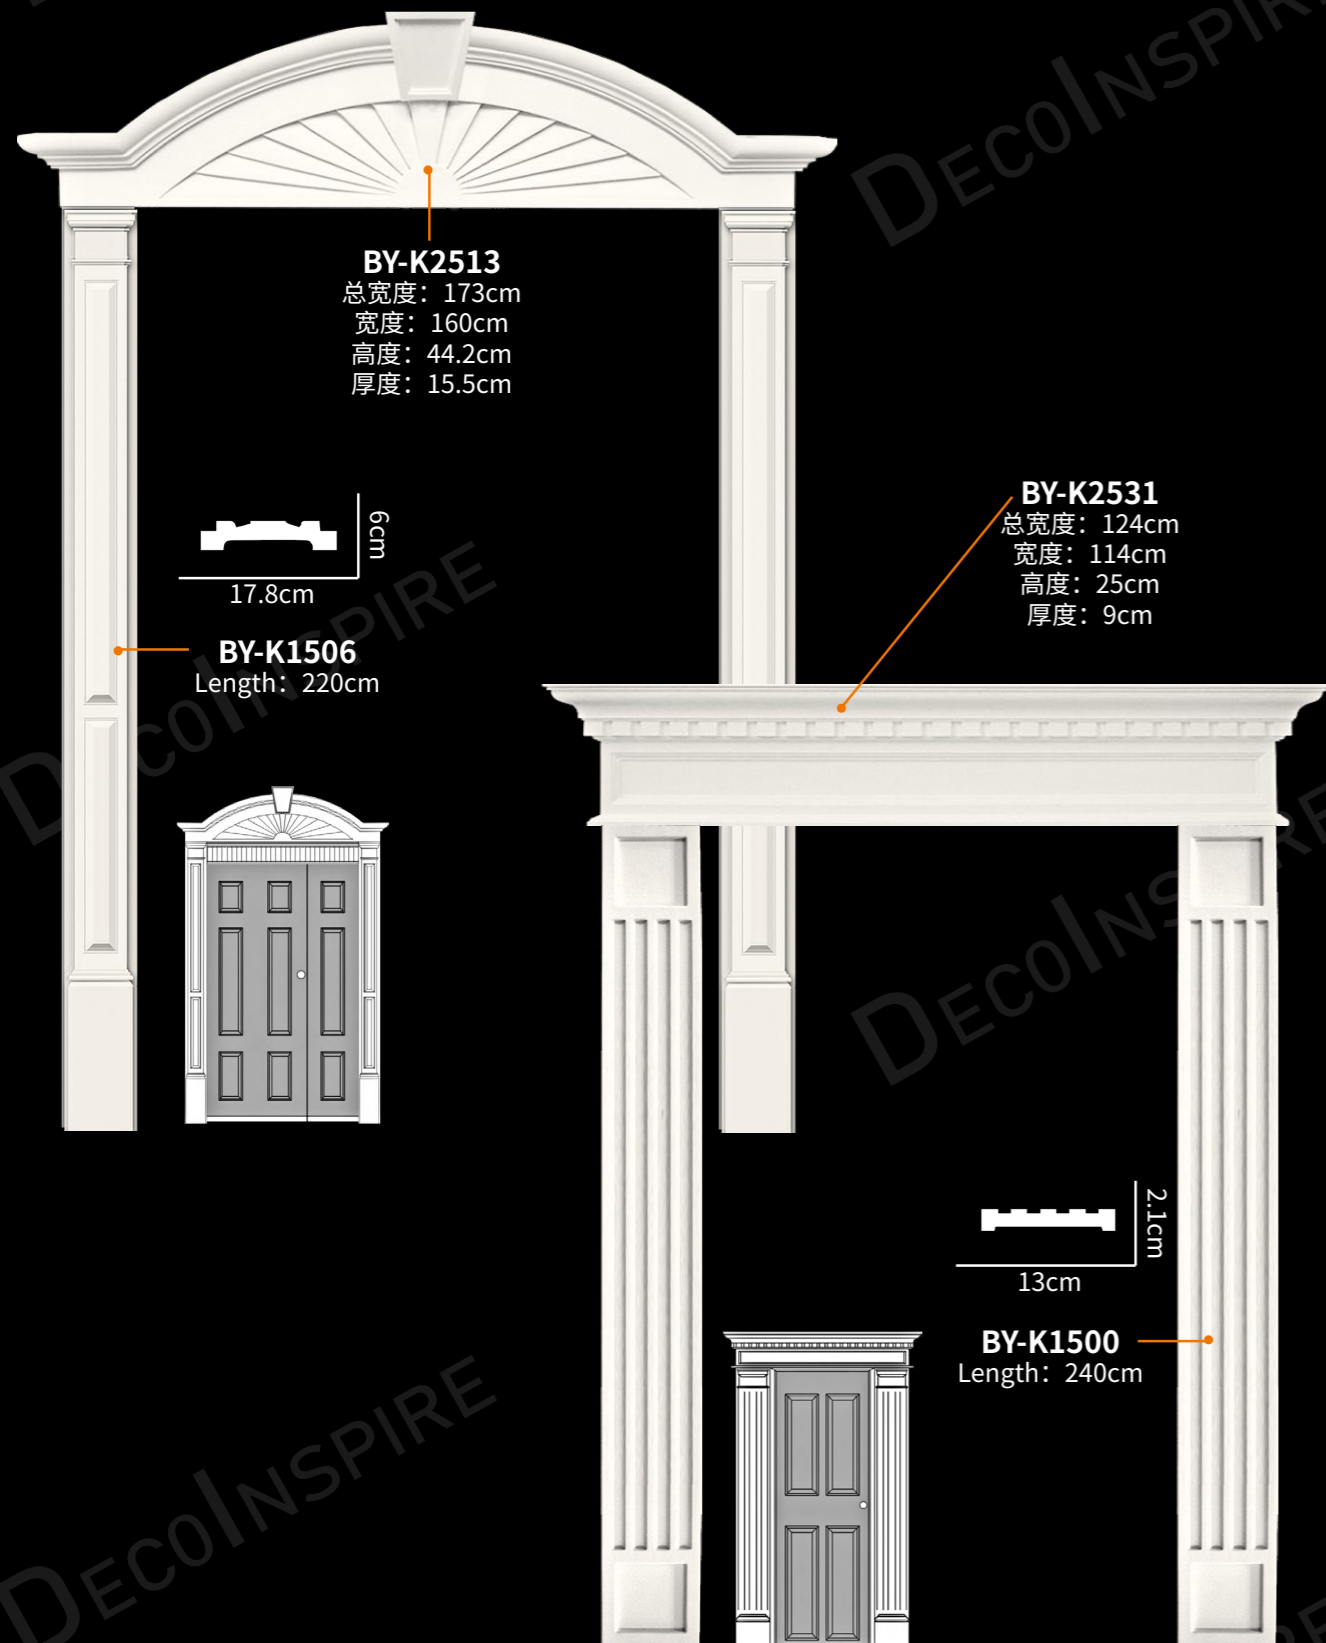

精致门饰

Matthias collection doors