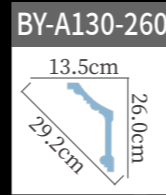

雕花角线
carved cornice molding