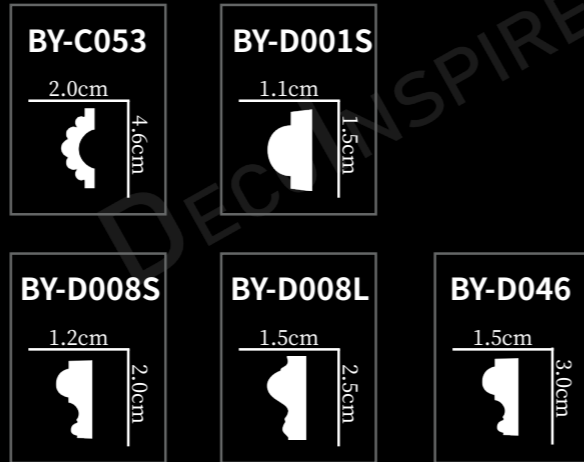

弯角花

Plain molding corner

BY-C053-2-SL/R

32.9x30.2x3.2cm

BY-C053