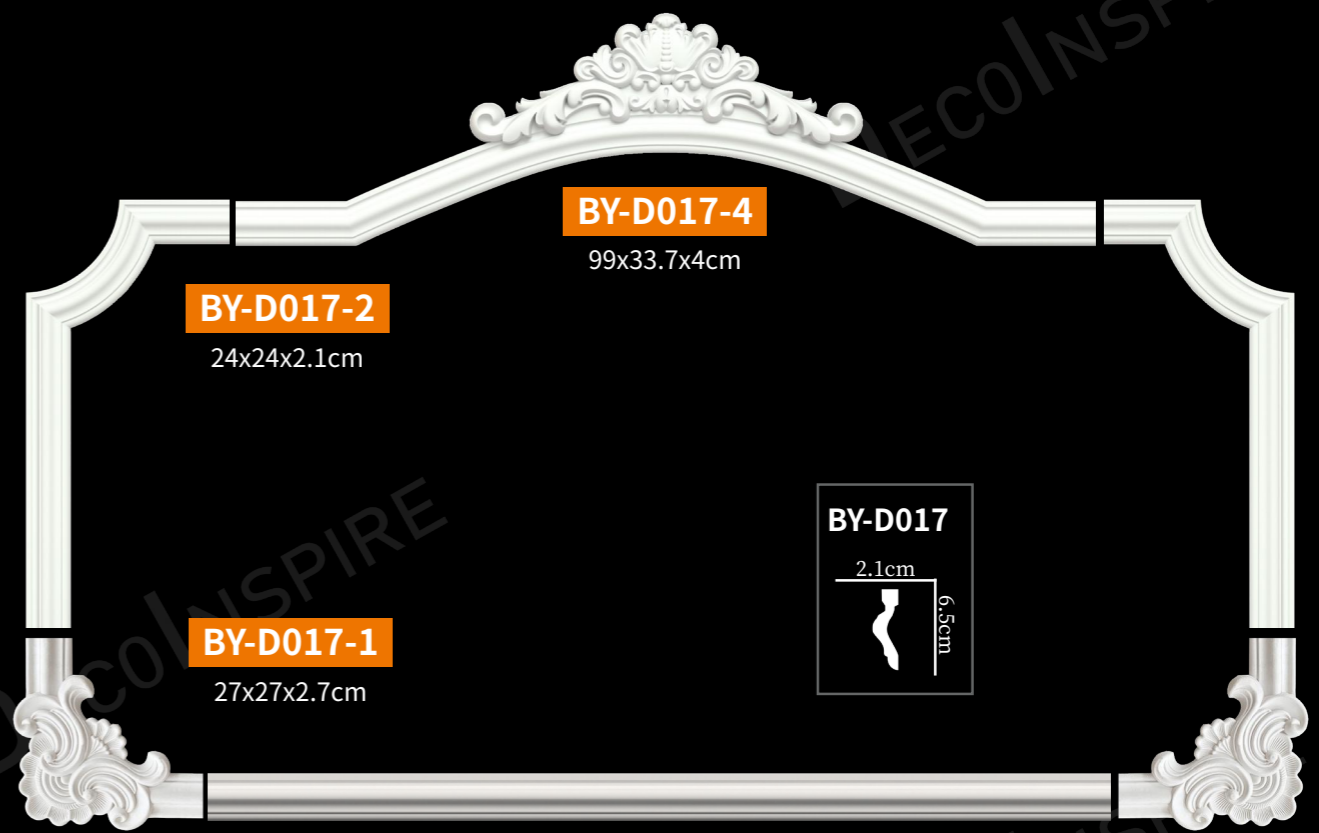

BY-D008-9
23x23x2.5cm

BY-D008

BY-D009M-7L/R

10x6.5x1.2cm

BY-D009M

弯角花
Plain molding corner

弯角花
Plain molding corner

弯角花