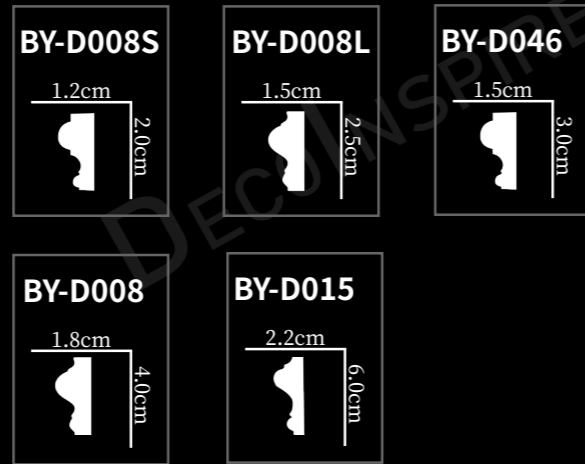

弯角花

Plain molding corner