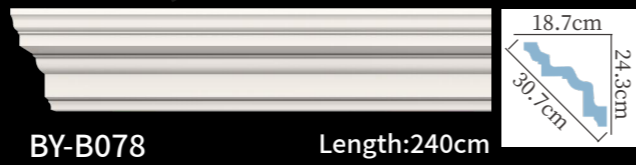

素面角线
plain cornice molding

素面角线
plain cornice molding

素面角线

plain cornice molding

BY-B072 Length:240cm

BY-B077 Length:240cm

BY-B118 Length:240cm

BY-B078 Length:240cm