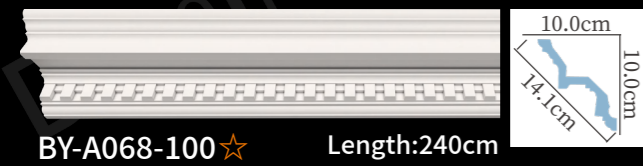

BY-A033-100 ☆ Length:240cm

BY-A085-100 ☆ Length:240cm

BY-A036-100 ☆ Length:240cm

BY-A086-100 ☆ Length:240cm

BY-A038-100 ☆ Length:240cm

BY-A129 Length:240cm

BY-A042-100 ☆ Length:240cm

BY-A171-100 ☆ Length:240cm

BY-A048-100 ☆ Length:240cm

BY-A063-100 ☆ Length:240cm

BY-A049-100 ☆ Length:240cm

BY-A127 Length:240cm

BY-A068-100 ☆ Length:240cm

BY-A064 Length:240cm

雕花角线
carved cornice molding

BY-A123 Length:240cm