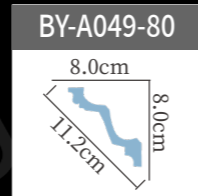

雕花角线
carved cornice molding