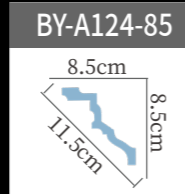

雕花角线
carved cornice molding