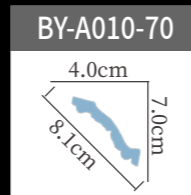

BY-A145 Length:240cm

BY-A076 Length:240cm

BY-A146 Length:240cm

BY-A082-180 ☆ Length:240cm

BY-A152-200 ☆ Length:240cm

BY-A124-150 ☆ Length:240cm

BY-A130-200 ☆ Length:240cm

BY-A139-155 ☆ Length:240cm

BY-A045-215 ☆ Length:240cm

BY-A077 Length:240cm

BY-A079 Length:240cm

雕花角线
carved cornice molding

BY-A148 Length:240cm

BY-A149 Length:240cm

BY-A130-260 ☆ Length:240cm

BY-A150 Length:240cm

BY-A091 Length:240cm

BY-A151 Length:240cm

BY-A094 Length:240cm

BY-A153-240 ☆ Length:240cm

BY-A136 Length:240cm

BY-A153-200 ☆ Length:240cm

BY-A124-260 Length:240cm

雕花角线
carved cornice molding

BY-A152-300 ☆ Length:240cm

BY-A093 Length:240cm

BY-A138 Length:240cm

BY-A092 Length:240cm

BY-A174 Length:240cm

BY-A124-440 ☆ Length:240cm

雕花角线
carved cornice molding

雕花角线
carved cornice molding