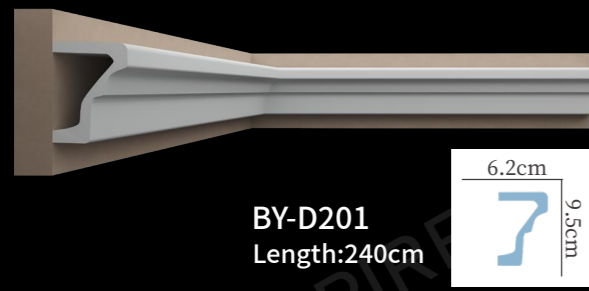

BY-D225
Length:240cm

BY-D226
Length:290cm

素面平线
plain crown molding

BY-D227
Length:290cm

BY-D228
Length:290cm

BY-D229
Length:240cm

素面平线
plain crown molding

BY-D230
Length:240cm

BY-D231
Length:200cm

BY-D232
Length:240cm

BY-D233
Length:240cm

素面灯槽线

LED plain indirect lighting

素面灯槽线

LED plain indirect lighting

弯角花
Plain molding corner