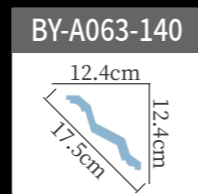

雕花角线
carved cornice molding