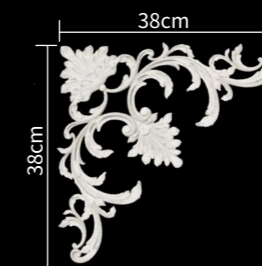

BY-F215

Spec: 38x38cm