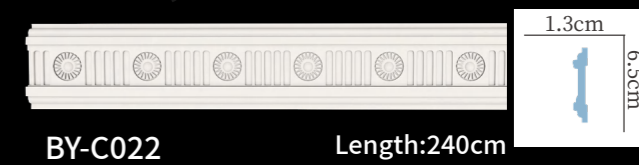

BY-C022 Length:240cm