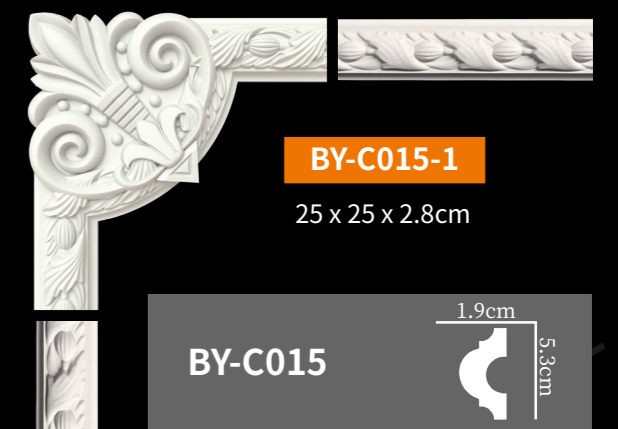

BY-D225
Length:240cm

BY-D226
Length:290cm

素面平线
plain crown molding

BY-D227
Length:290cm

BY-D228
Length:290cm

BY-D229
Length:240cm

素面平线
plain crown molding

BY-D230
Length:240cm

BY-D231
Length:200cm

BY-D232
Length:240cm

BY-D233
Length:240cm

素面灯槽线

LED plain indirect lighting

素面灯槽线

LED plain indirect lighting

弯角花
Plain molding corner

BY-C084-1
32.5 x 32.5 x 2.8cm

BY-C084-2
53.5 x 26.5 x 5cm

BY-C084-3
50.4 x 17.7 x 3.1cm

BY-C084-4
31.2 x 13.4 x 2.7cm

弯角花
Plain molding corner

BY-D046-1
22 x 22 x 3 cm

BY-D046-2
39.5 x 20 x 4 cm

BY-D046-3
37.4 x 12.9 x 3 cm

BY-D046-4
24 x 10 x 2 cm

弯角花
Plain molding corner

弯角花

Plain molding corner

弯角花

Plain molding corner

弯角花
Plain molding corner

弯角花
Plain molding corner