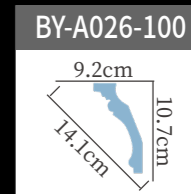

BY-A145 Length:240cm

BY-A076 Length:240cm

BY-A146 Length:240cm

BY-A082-180 ☆ Length:240cm

BY-A152-200 ☆ Length:240cm

BY-A124-150 ☆ Length:240cm

BY-A130-200 ☆ Length:240cm

BY-A139-155 ☆ Length:240cm

BY-A091 Length:240cm

BY-A151 Length:240cm

BY-A094 Length:240cm

BY-A153-240 ☆ Length:240cm

BY-A136 Length:240cm

BY-A153-200 ☆ Length:240cm

BY-A124-260 Length:240cm

雕花角线
carved cornice molding

BY-A152-300 ☆ Length:240cm

BY-A093 Length:240cm

BY-A138 Length:240cm

BY-A092 Length:240cm

BY-A174 Length:240cm

BY-A124-440 ☆ Length:240cm

雕花角线
carved cornice molding

雕花角线
carved cornice molding