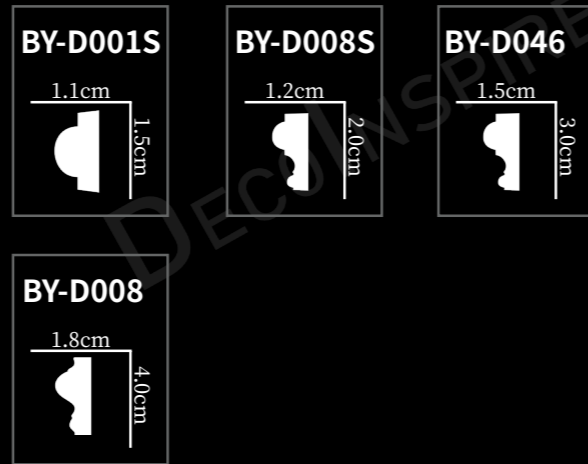

BY-D008L-13L/R
12.2x18.6x2cm

BY-D046-26L/R
15x23.2x2.4cm

BY-D008-27L/R
19.6x29.8x3.2cm

弯角花

Plain molding corner

弯角花

Plain molding corner

弯角花