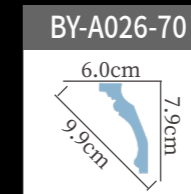

BY-A145 Length:240cm

BY-A076 Length:240cm

BY-A146 Length:240cm

BY-A082-180 ☆ Length:240cm

BY-A152-200 ☆ Length:240cm

BY-A124-150 ☆ Length:240cm

BY-A130-200 ☆ Length:240cm

BY-A139-155 ☆ Length:240cm

BY-A091 Length:240cm

BY-A151 Length:240cm

BY-A094 Length:240cm

BY-A153-240 ☆ Length:240cm

BY-A136 Length:240cm

BY-A153-200 ☆ Length:240cm

BY-A124-260 Length:240cm

雕花角线
carved cornice molding

BY-A152-300 ☆ Length:240cm

BY-A093 Length:240cm

BY-A138 Length:240cm

BY-A092 Length:240cm

BY-A174 Length:240cm

BY-A124-440 ☆ Length:240cm

雕花角线
carved cornice molding

雕花角线
carved cornice molding