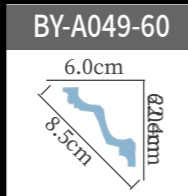

雕花角线
carved cornice molding