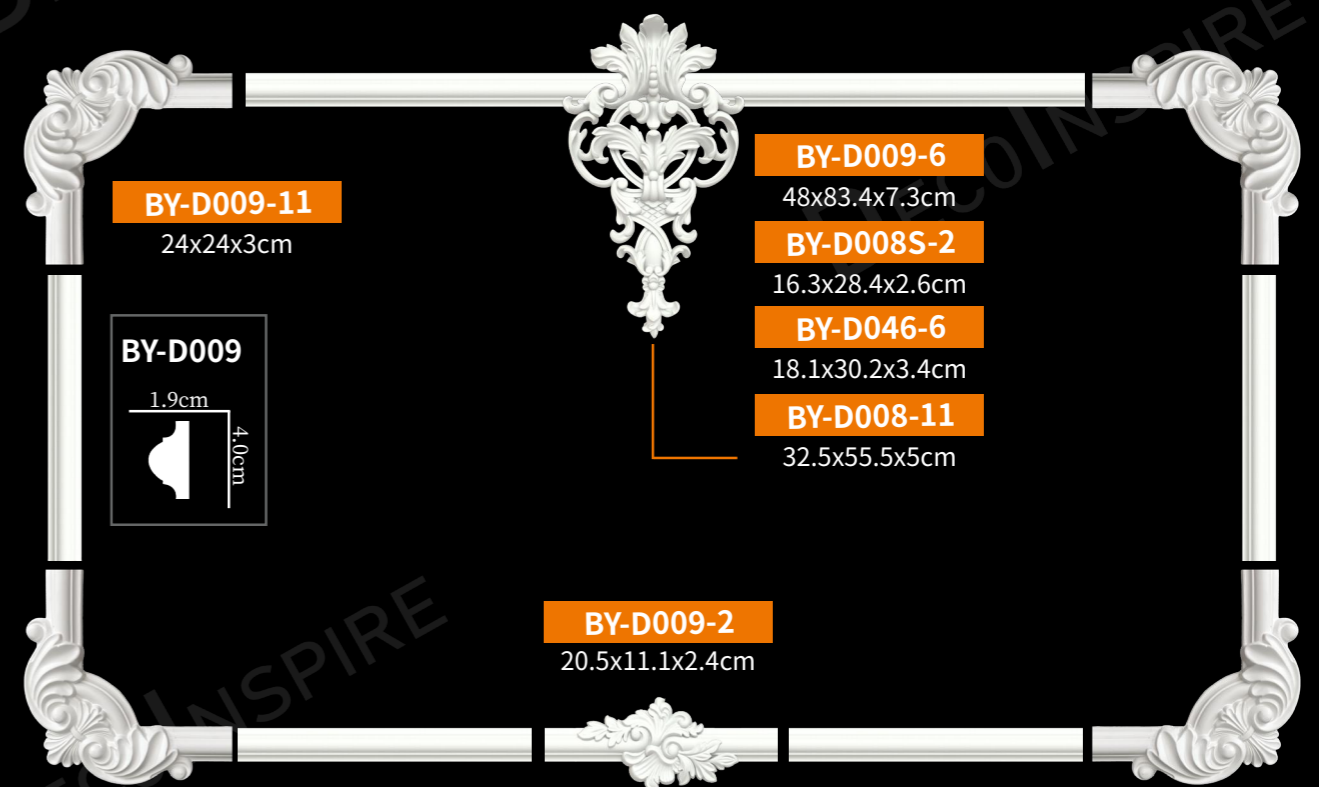

BY-D008-9
23x23x2.5cm

BY-D008

BY-D009M-7L/R

10x6.5x1.2cm

BY-D009M

弯角花
Plain molding corner

弯角花
Plain molding corner

弯角花