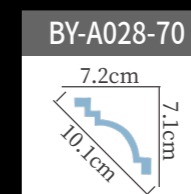

BY-A145 Length:240cm

BY-A076 Length:240cm

BY-A146 Length:240cm

BY-A082-180 ☆ Length:240cm

BY-A152-200 ☆ Length:240cm

BY-A124-150 ☆ Length:240cm

BY-A130-200 ☆ Length:240cm

BY-A139-155 ☆ Length:240cm

BY-A045-215 ☆ Length:240cm

BY-A077 Length:240cm

BY-A079 Length:240cm

雕花角线
carved cornice molding

BY-A148 Length:240cm

BY-A149 Length:240cm

BY-A130-260 ☆ Length:240cm

BY-A150 Length:240cm

BY-A091 Length:240cm

BY-A151 Length:240cm

BY-A094 Length:240cm

BY-A153-240 ☆ Length:240cm

BY-A136 Length:240cm

BY-A153-200 ☆ Length:240cm

BY-A124-260 Length:240cm

雕花角线
carved cornice molding

BY-A152-300 ☆ Length:240cm

BY-A093 Length:240cm

BY-A138 Length:240cm

BY-A092 Length:240cm

BY-A174 Length:240cm

BY-A124-440 ☆ Length:240cm

雕花角线
carved cornice molding

雕花角线
carved cornice molding