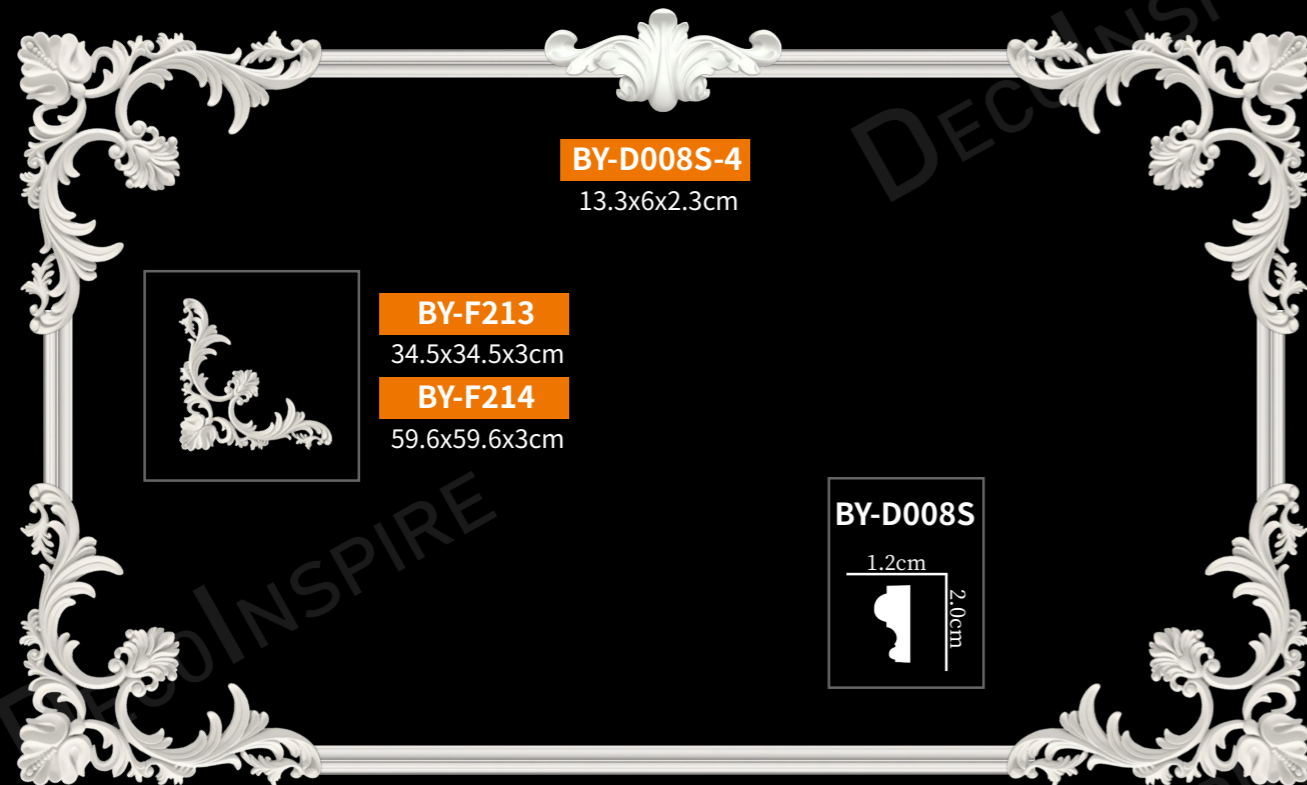

弯角花
Plain molding corner