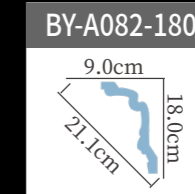

雕花角线
carved cornice molding