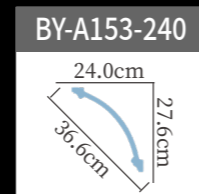

雕花角线
carved cornice molding