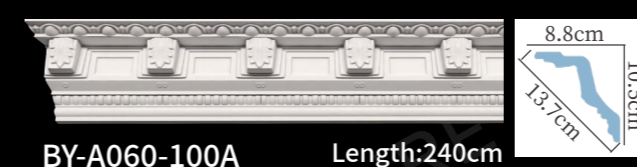

BY-A175 Length:240cm

BY-A043 Length:240cm

BY-A147 Length:240cm

BY-A122 Length:240cm

BY-A045-105 ☆ Length:240cm

雕花角线
carved cornice molding

雕花角线
carved cornice molding

雕花角线
carved cornice molding

BY-A033-100 ☆ Length:240cm

BY-A085-100 ☆ Length:240cm

BY-A036-100 ☆ Length:240cm

BY-A086-100 ☆ Length:240cm

BY-A038-100 ☆ Length:240cm

BY-A129 Length:240cm

BY-A042-100 ☆ Length:240cm

BY-A171-100 ☆ Length:240cm