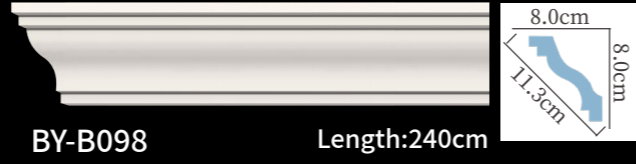

素面角线
plain cornice molding

素面角线
plain cornice molding

素面角线
plain cornice molding

BY-B025 Length:240cm

BY-B096 Length:240cm

BY-B063 Length:240cm

BY-B097 Length:240cm

BY-B091 Length:240cm