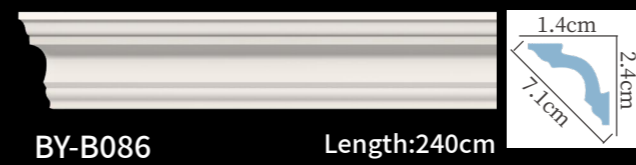

BY-A152-300 ☆ Length:240cm

BY-A093 Length:240cm

BY-A138 Length:240cm

BY-A092 Length:240cm

BY-A174 Length:240cm

BY-A124-440 ☆ Length:240cm

雕花角线
carved cornice molding

雕花角线
carved cornice molding

雕花角线
carved cornice molding

雕花角线
carved cornice molding

雕花角线
carved cornice molding

雕花角线
carved cornice molding

雕花角线
carved cornice molding

雕花角线
carved cornice molding

素面角线
plain cornice molding

素面角线
plain cornice molding

素面角线
plain cornice molding

素面角线
plain cornice molding

素面角线
plain cornice molding

BY-B025 Length:240cm

BY-B096 Length:240cm

BY-B063 Length:240cm

BY-B097 Length:240cm

BY-B091 Length:240cm