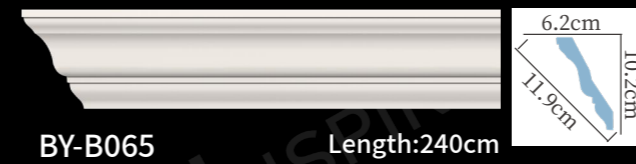

BY-B098 Length:240cm

BY-B026 Length:240cm

BY-B030 Length:240cm

BY-B027 Length:240cm

BY-B028 Length:240cm

BY-B064 Length:240cm

BY-B029 Length:240cm

BY-B095 Length:240cm

BY-B099 Length:240cm

素面角线
plain cornice molding

BY-B031 Length:240cm

BY-B067 Length:240cm

BY-B100 Length:240cm

BY-B01 Length:240cm

BY-B065 Length:240cm

BY-B066 Length:240cm

BY-B032 Length:240cm

BY-B101 Length:240cm

BY-B033 Length:240cm

BY-B034 Length:240cm

BY-B039 Length:240cm

BY-B102 Length:240cm

BY-B113 Length:240cm

BY-B046 Length:240cm