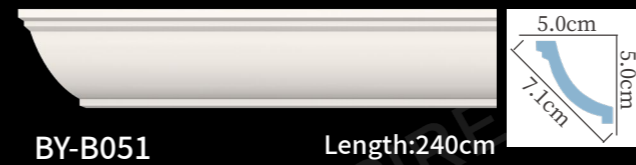

BY-A152-300 ☆ Length:240cm

BY-A093 Length:240cm

BY-A138 Length:240cm

BY-A092 Length:240cm

BY-A174 Length:240cm

BY-A124-440 ☆ Length:240cm

雕花角线
carved cornice molding

雕花角线
carved cornice molding

素面角线
plain cornice molding

素面角线
plain cornice molding

素面角线
plain cornice molding

BY-B025 Length:240cm

BY-B096 Length:240cm

BY-B063 Length:240cm

BY-B097 Length:240cm

BY-B091 Length:240cm