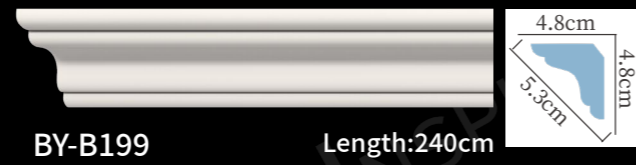

BY-A152-300 ☆ Length:240cm

BY-A093 Length:240cm

BY-A138 Length:240cm

BY-A092 Length:240cm

BY-A174 Length:240cm

BY-A124-440 ☆ Length:240cm

雕花角线
carved cornice molding

雕花角线
carved cornice molding

雕花角线
carved cornice molding

雕花角线
carved cornice molding

雕花角线
carved cornice molding

雕花角线
carved cornice molding

雕花角线
carved cornice molding

雕花角线
carved cornice molding

素面角线
plain cornice molding

素面角线
plain cornice molding

素面角线
plain cornice molding

素面角线
plain cornice molding

素面角线
plain cornice molding

BY-B025 Length:240cm

BY-B096 Length:240cm

BY-B063 Length:240cm

BY-B097 Length:240cm

BY-B091 Length:240cm