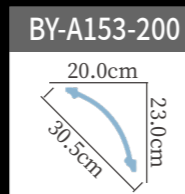

雕花角线
carved cornice molding