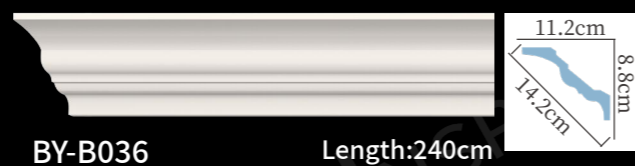

BY-B099 Length:240cm

素面角线
plain cornice molding

BY-B031 Length:240cm

BY-B067 Length:240cm

BY-B100 Length:240cm

BY-B01 Length:240cm

BY-B065 Length:240cm

BY-B066 Length:240cm

BY-B032 Length:240cm

BY-B101 Length:240cm

BY-B033 Length:240cm

BY-B034 Length:240cm

BY-B039 Length:240cm

BY-B102 Length:240cm

BY-B113 Length:240cm

BY-B046 Length:240cm

素面角线
plain cornice molding

素面角线
plain cornice molding

素面角线

plain cornice molding

BY-B072 Length:240cm

BY-B077 Length:240cm

BY-B118 Length:240cm

BY-B078 Length:240cm