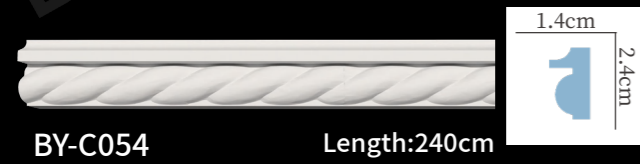

3.1cm
9.5cm
BY-B305
Length:240cm

3.1cm
15.5cm
BY-B306
Length:240cm

6.1cm
18.5cm
BY-B307
Length:240cm

5.0cm
15.0cm
BY-B308
Length:240cm

灯槽线

LED recessed lighting trim

5.0cm
25.0cm
BY-B309
Length:240cm

8.9cm
10.0cm
BY-B310
Length:240cm

45.0cm
4.2cm
BY-B311
Length:240cm

5.0cm
10.7cm
BY-B312
Length:240cm

4.8cm
4.6cm
BY-B313
Length:240cm

3.5cm
8.0cm
BY-B314
Length:240cm

雕花平线
carved flat molding

雕花平线
carved flat molding

雕花平线
carved flat molding

BY-C014 Length:240cm

BY-C015 Length:240cm

BY-C093 Length:240cm

BY-C064 Length:240cm

BY-C094 Length:240cm

BY-C095 Length:240cm

BY-C061 Length:240cm

BY-C096 Length:240cm