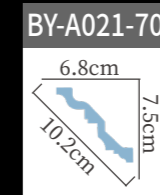

BY-A145 Length:240cm

BY-A076 Length:240cm

BY-A146 Length:240cm

BY-A082-180 ☆ Length:240cm

BY-A152-200 ☆ Length:240cm

BY-A124-150 ☆ Length:240cm

BY-A130-200 ☆ Length:240cm

BY-A139-155 ☆ Length:240cm

BY-A091 Length:240cm

BY-A151 Length:240cm

BY-A094 Length:240cm

BY-A153-240 ☆ Length:240cm

BY-A136 Length:240cm

BY-A153-200 ☆ Length:240cm

BY-A124-260 Length:240cm

雕花角线
carved cornice molding

BY-A152-300 ☆ Length:240cm

BY-A093 Length:240cm

BY-A138 Length:240cm

BY-A092 Length:240cm

BY-A174 Length:240cm

BY-A124-440 ☆ Length:240cm

雕花角线
carved cornice molding

雕花角线
carved cornice molding