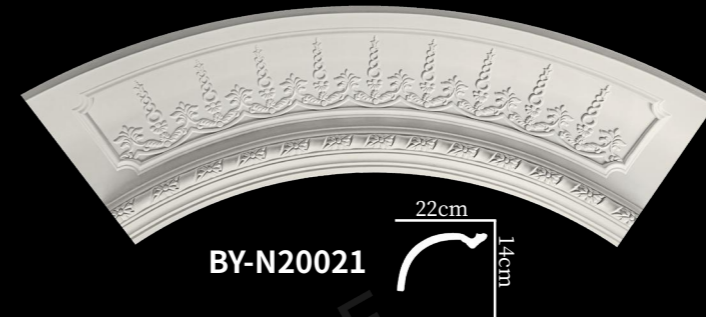

组合灯池

Combined ceiling domes

BY-N20021