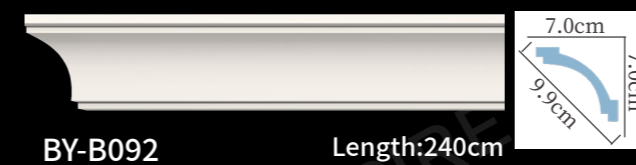

BY-A152-300 ☆ Length:240cm

BY-A093 Length:240cm

BY-A138 Length:240cm

BY-A092 Length:240cm

BY-A174 Length:240cm

BY-A124-440 ☆ Length:240cm

雕花角线
carved cornice molding

雕花角线
carved cornice molding

素面角线
plain cornice molding

素面角线
plain cornice molding

素面角线
plain cornice molding

BY-B025 Length:240cm

BY-B096 Length:240cm

BY-B063 Length:240cm

BY-B097 Length:240cm

BY-B091 Length:240cm