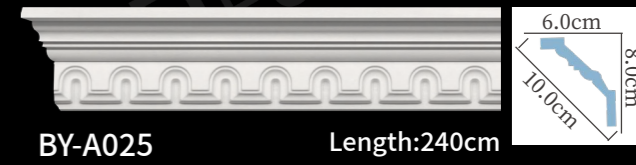

BY-A018 Length:240cm

BY-A023 Length:240cm

雕花角线
carved cornice molding

BY-A104 Length:240cm

BY-A060-70 ☆ Length:240cm

BY-A002-70 ☆ Length:240cm

BY-A088-70 ☆ Length:240cm

BY-A033-70 ☆ Length:240cm

BY-A105 Length:240cm

BY-A009-70 ☆ Length:240cm

BY-A024 Length:240cm

BY-A014-70 ☆ Length:240cm

BY-A025 Length:240cm

BY-A022 Length:240cm

BY-A106 Length:240cm

BY-A026-70 ☆ Length:240cm

BY-A107 Length:240cm

雕花角线
carved cornice molding

BY-A108-70 ☆ Length:240cm

BY-A118 Length:240cm

BY-A028-70 ☆ Length:240cm

BY-A004-70 ☆ Length:240cm

BY-A021-70 ☆ Length:240cm

BY-A061 Length:240cm