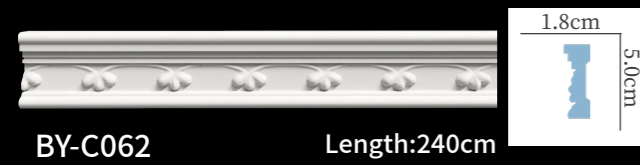

45.0cm
4.2cm
BY-B311
Length:240cm

5.0cm
10.7cm
BY-B312
Length:240cm

4.8cm
4.6cm
BY-B313
Length:240cm

3.5cm
8.0cm
BY-B314
Length:240cm

雕花平线
carved flat molding

雕花平线
carved flat molding

雕花平线
carved flat molding

BY-C014 Length:240cm

BY-C015 Length:240cm

BY-C093 Length:240cm

BY-C064 Length:240cm

BY-C094 Length:240cm

BY-C095 Length:240cm

BY-C061 Length:240cm

BY-C096 Length:240cm

BY-C062 Length:240cm

BY-C097 Length:240cm

BY-C085 Length:240cm

BY-C098 Length:240cm

BY-C063 Length:240cm

BY-C016 Length:240cm

雕花平线
carved flat molding

BY-C017 Length:240cm