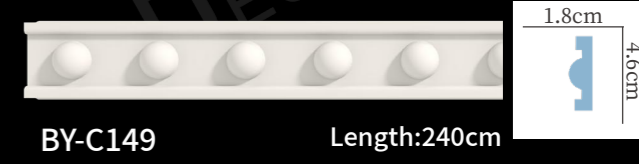

3.1cm
9.5cm
BY-B305
Length:240cm

3.1cm
15.5cm
BY-B306
Length:240cm

6.1cm
18.5cm
BY-B307
Length:240cm

5.0cm
15.0cm
BY-B308
Length:240cm

灯槽线

LED recessed lighting trim

5.0cm
25.0cm
BY-B309
Length:240cm

8.9cm
10.0cm
BY-B310
Length:240cm

45.0cm
4.2cm
BY-B311
Length:240cm

5.0cm
10.7cm
BY-B312
Length:240cm

4.8cm
4.6cm
BY-B313
Length:240cm

3.5cm
8.0cm
BY-B314
Length:240cm

雕花平线
carved flat molding

雕花平线
carved flat molding

雕花平线
carved flat molding

BY-C014 Length:240cm

BY-C015 Length:240cm

BY-C093 Length:240cm

BY-C064 Length:240cm

BY-C094 Length:240cm

BY-C095 Length:240cm

BY-C061 Length:240cm

BY-C096 Length:240cm