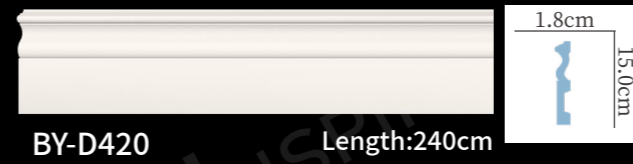

BY-D420 Length:240cm