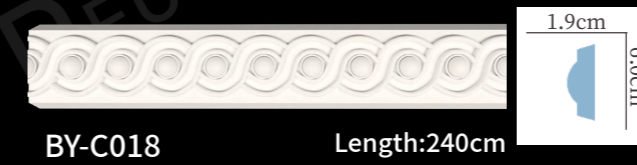

BY-C062 Length:240cm

BY-C097 Length:240cm

BY-C085 Length:240cm

BY-C098 Length:240cm

BY-C063 Length:240cm

BY-C016 Length:240cm

雕花平线
carved flat molding

BY-C017 Length:240cm

BY-C021 Length:240cm

BY-C065 Length:240cm

BY-C022 Length:240cm

BY-C099 Length:240cm

BY-C023 Length:240cm

BY-C018 Length:240cm

BY-C100 Length:240cm

BY-C060 Length:120cm

BY-C024 Length:240cm

BY-C019 Length:240cm

BY-C025 Length:240cm

BY-C020 Length:240cm

BY-C101 Length:240cm

雕花平线
carved flat molding

雕花平线
carved flat molding

雕花平线
carved flat molding