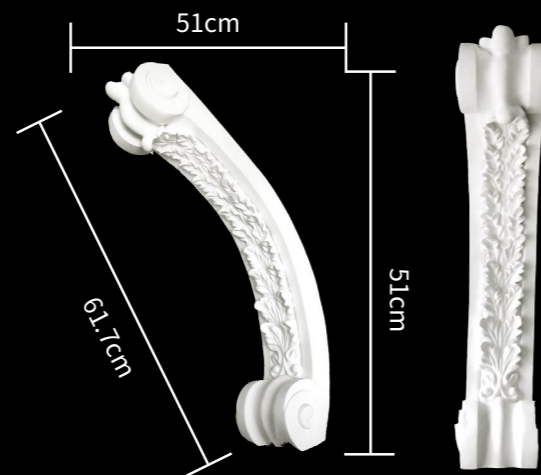

BY-G018
Spec: 13.8x31.1x14.2cm

BY-G019
Spec: 21x34x20cm

BY-G020
Spec: 14.1x21x7.5cm

BY-G021
Spec: 16x21x7.5cm

BY-G022
Spec: 13.6x21.3x8.4cm

BY-G023
Spec: 10.8x14.9x6.9cm

BY-G024
Spec: 10x13x5cm

梁头柱
Exotic corbels

BY-G025
Spec: 15x45x11cm

BY-G026
Spec: 6.7x9.4x3.5cm

BY-G027
Spec: 6.7x9.3x3.5cm

BY-G028
Spec: 26.4x37x15cm

BY-G029
Spec: 16.5x25.5x9.5cm

BY-G030
Spec: 20x37x12.5cm

BY-G031
Spec: 26.6x102x19.4cm

BY-G032
Spec: 51x51x13cm

梁头柱
Exotic corbels

BY-G033
Spec: 25.4x33x33cm

BY-G034
Spec: 15.2x30.5x20.3cm

BY-G035
Spec: 12.7x25.4x25.4cm

BY-G036L/R
Spec: 14.6x51.5x7.5cm

BY-G037L/R
Spec: 29x103x16cm

精致门饰

Matthias collection doors

精致门饰

Matthias collection doors

精致门饰

Matthias collection doors

精致门饰

Matthias collection doors

BY-K3542
宽度: 9.7cm
高度: 9.7cm
厚度: 3cm

BY-K2004
宽度: 9.7cm
高度: 9.7cm
厚度: 4cm