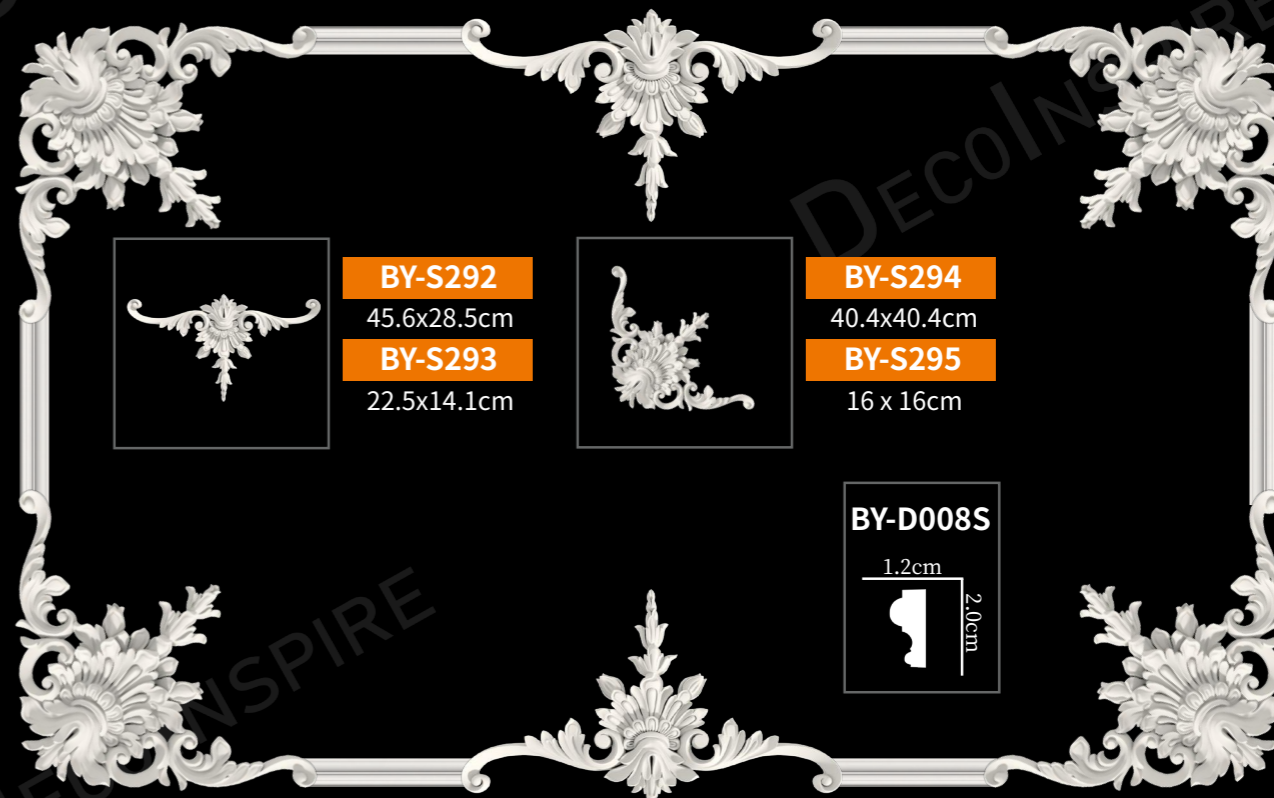

BY-D001S
1.1cm x 1.5cm

弯角花
Plain molding corner

弯角花
Plain molding corner

弯角花
Plain molding corner

弯角花
Plain molding corner

弯角花

Plain molding corner

BY-S298
28.4x28.4cm