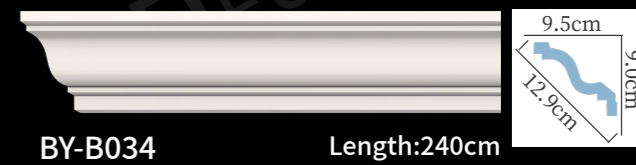

BY-B034 Length:240cm