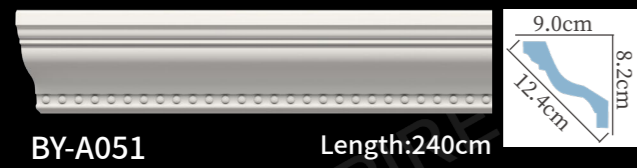

BY-A124-85 ☆ Length:240cm

BY-A115 Length:240cm

BY-A081 Length:240cm

BY-A116 Length:240cm

BY-A125 Length:240cm

BY-A119 Length:240cm

BY-A044 Length:240cm

BY-A121 Length:240cm

BY-A175 Length:240cm

BY-A043 Length:240cm

BY-A147 Length:240cm

BY-A122 Length:240cm

BY-A045-105 ☆ Length:240cm

雕花角线
carved cornice molding

雕花角线
carved cornice molding

雕花角线
carved cornice molding

BY-A033-100 ☆ Length:240cm

BY-A085-100 ☆ Length:240cm

BY-A036-100 ☆ Length:240cm

BY-A086-100 ☆ Length:240cm

BY-A038-100 ☆ Length:240cm

BY-A129 Length:240cm

BY-A042-100 ☆ Length:240cm

BY-A171-100 ☆ Length:240cm