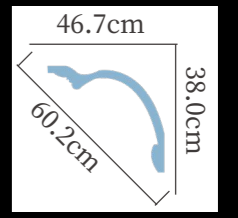

BY-A091 Length:240cm

BY-A151 Length:240cm

BY-A094 Length:240cm

BY-A153-240 ☆ Length:240cm

BY-A136 Length:240cm

BY-A153-200 ☆ Length:240cm

BY-A124-260 Length:240cm

雕花角线
carved cornice molding

BY-A152-300 ☆ Length:240cm

BY-A093 Length:240cm

BY-A138 Length:240cm

BY-A092 Length:240cm

BY-A174 Length:240cm

BY-A124-440 ☆ Length:240cm

雕花角线
carved cornice molding

雕花角线
carved cornice molding