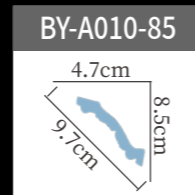

BY-A145 Length:240cm

BY-A076 Length:240cm

BY-A146 Length:240cm

BY-A082-180 ☆ Length:240cm

BY-A152-200 ☆ Length:240cm

BY-A124-150 ☆ Length:240cm

BY-A130-200 ☆ Length:240cm

BY-A139-155 ☆ Length:240cm

BY-A091 Length:240cm

BY-A151 Length:240cm

BY-A094 Length:240cm

BY-A153-240 ☆ Length:240cm

BY-A136 Length:240cm

BY-A153-200 ☆ Length:240cm

BY-A124-260 Length:240cm

雕花角线
carved cornice molding

BY-A152-300 ☆ Length:240cm

BY-A093 Length:240cm

BY-A138 Length:240cm

BY-A092 Length:240cm

BY-A174 Length:240cm

BY-A124-440 ☆ Length:240cm

雕花角线
carved cornice molding

雕花角线
carved cornice molding