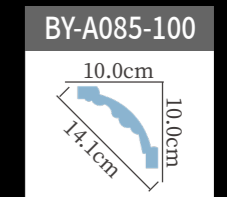

雕花角线
carved cornice molding