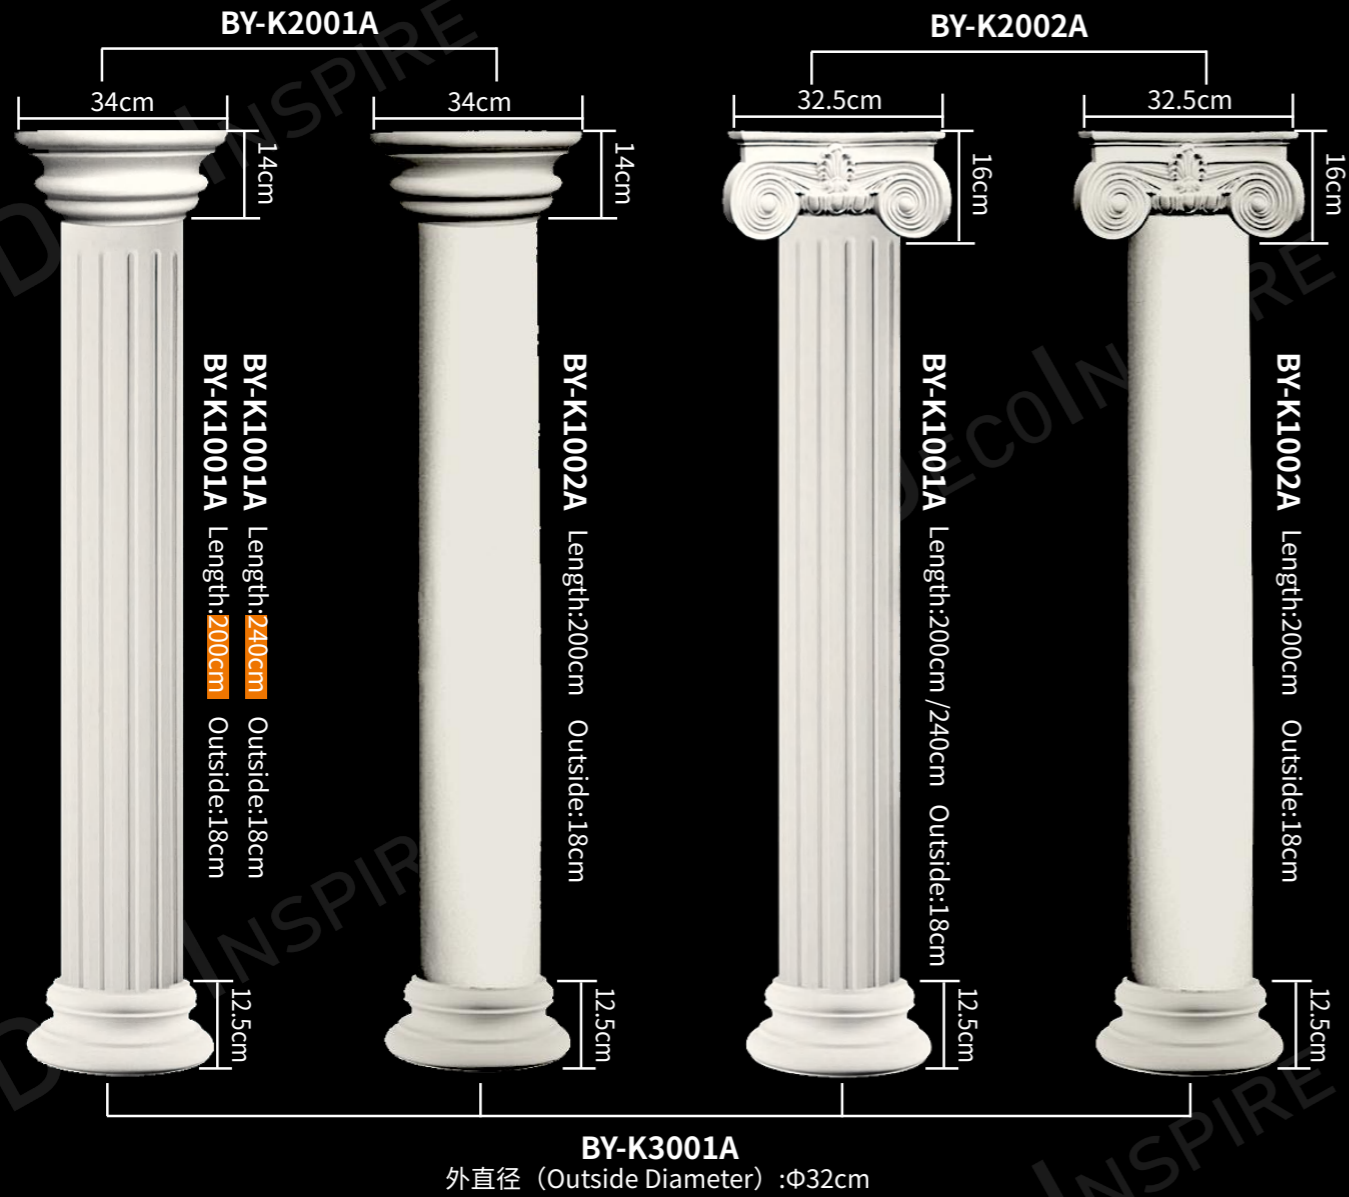

罗马柱
Roman column