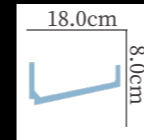

灯槽线

LED recessed lighting trim

BY-B273
Length:240cm