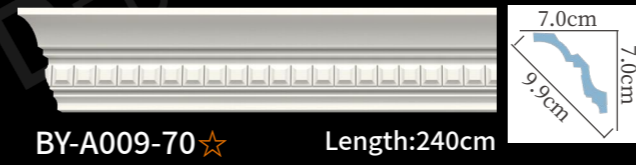

BY-A011 Length:240cm

BY-A053 Length:240cm

BY-A015 Length:240cm

BY-A117-70 ☆ Length:240cm

BY-A016 Length:240cm

BY-A010-85 ☆ Length:240cm

BY-A019 Length:240cm

BY-A102 Length:240cm

BY-A018 Length:240cm

BY-A023 Length:240cm

雕花角线
carved cornice molding

BY-A104 Length:240cm

BY-A060-70 ☆ Length:240cm

BY-A002-70 ☆ Length:240cm

BY-A088-70 ☆ Length:240cm

BY-A033-70 ☆ Length:240cm

BY-A105 Length:240cm

BY-A009-70 ☆ Length:240cm

BY-A024 Length:240cm

BY-A014-70 ☆ Length:240cm

BY-A025 Length:240cm

BY-A022 Length:240cm

BY-A106 Length:240cm

BY-A026-70 ☆ Length:240cm