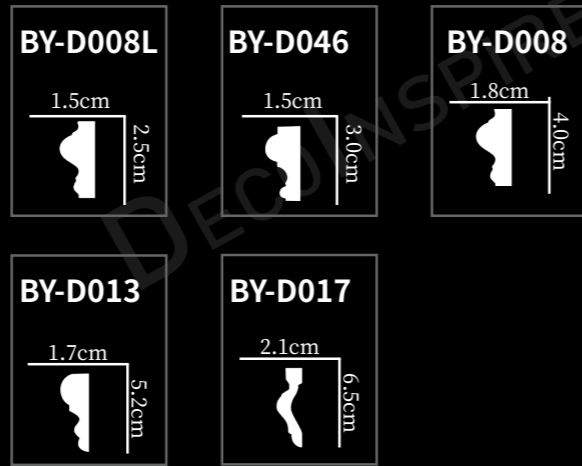

BY-D009-4
22.8x22.8x3.2cm

BY-D009

BY-D045A-5
17.3x17.3x2.4cm

BY-D045A

弯角花

Plain molding corner

弯角花

Plain molding corner