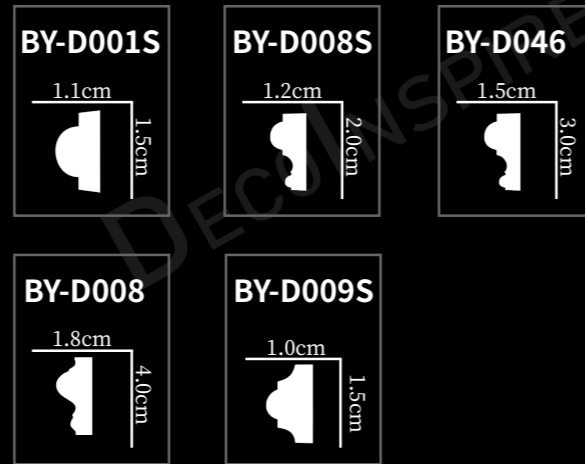

弯角花

Plain molding corner