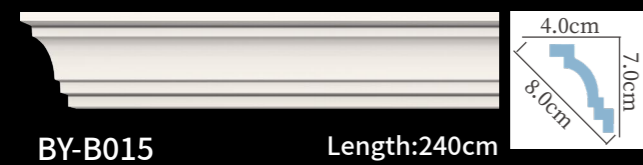

BY-A152-300 ☆ Length:240cm

BY-A093 Length:240cm

BY-A138 Length:240cm

BY-A092 Length:240cm

BY-A174 Length:240cm

BY-A124-440 ☆ Length:240cm

雕花角线
carved cornice molding

雕花角线
carved cornice molding

雕花角线
carved cornice molding

雕花角线
carved cornice molding

雕花角线
carved cornice molding

雕花角线
carved cornice molding

雕花角线
carved cornice molding

雕花角线
carved cornice molding

素面角线
plain cornice molding

素面角线
plain cornice molding

素面角线
plain cornice molding

素面角线
plain cornice molding

素面角线
plain cornice molding

BY-B025 Length:240cm

BY-B096 Length:240cm

BY-B063 Length:240cm

BY-B097 Length:240cm

BY-B091 Length:240cm