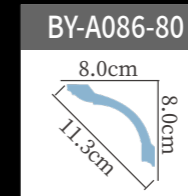

雕花角线
carved cornice molding