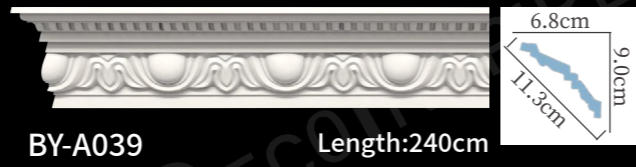

BY-A027 Length:240cm

BY-A080 Length:240cm

BY-A110 Length:240cm

BY-A112 Length:240cm

BY-A034 Length:240cm

BY-A111 Length:240cm

BY-A113 Length:240cm

雕花角线
carved cornice molding

BY-A114 Length:240cm

BY-A036-85 ☆ Length:240cm

BY-A014-80 ☆ Length:240cm

BY-A021-80 ☆ Length:240cm

BY-A026-80 ☆ Length:240cm

BY-A048-80 ☆ Length:240cm

BY-A049-80 ☆ Length:240cm

雕花角线
carved cornice molding

BY-A060-80 ☆ Length:240cm

BY-A039 Length:240cm

BY-A068-80 ☆ Length:240cm

BY-A040-80 ☆ Length:240cm

BY-A152-100 ☆ Length:240cm

BY-A041 Length:240cm

BY-A038-80 ☆ Length:240cm

BY-A042-80 ☆ Length:240cm