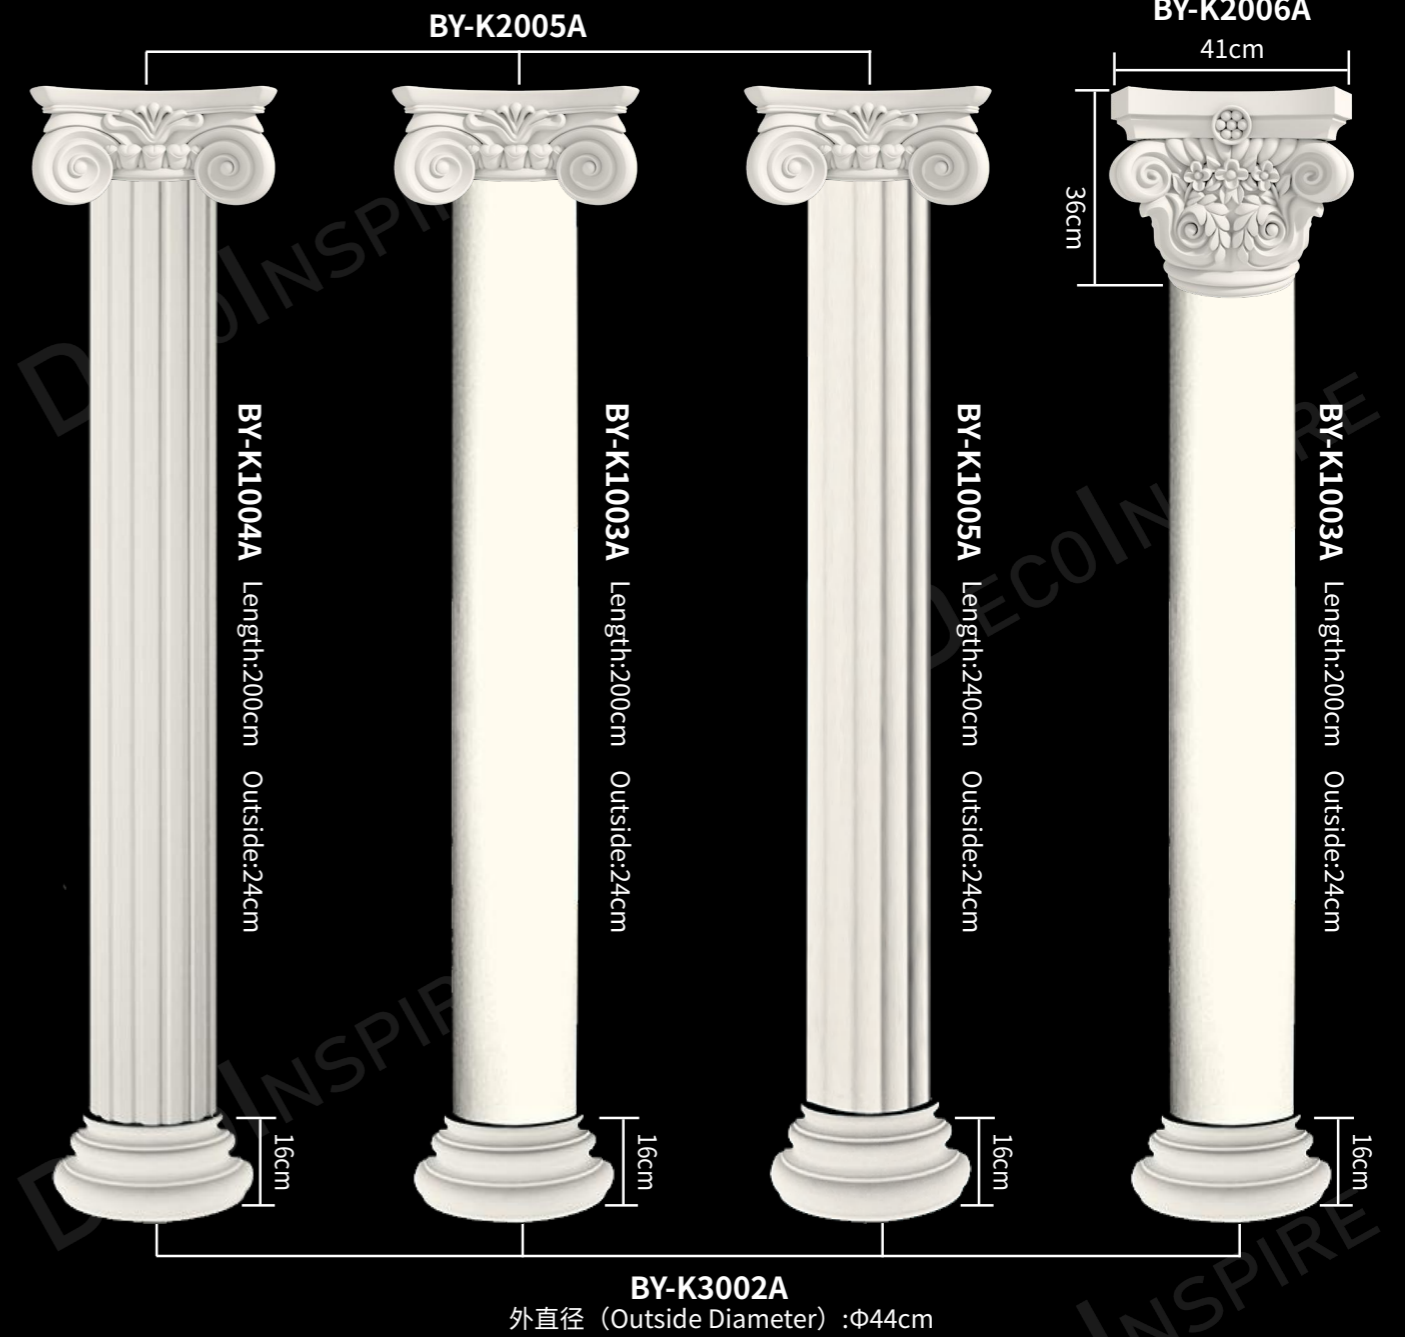

罗马柱
Roman column