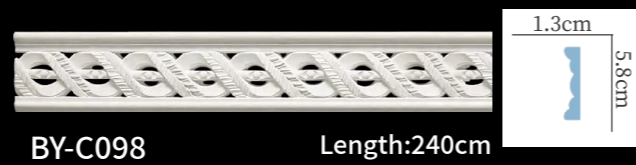

45.0cm
4.2cm
BY-B311
Length:240cm

5.0cm
10.7cm
BY-B312
Length:240cm

4.8cm
4.6cm
BY-B313
Length:240cm

3.5cm
8.0cm
BY-B314
Length:240cm

雕花平线
carved flat molding

雕花平线
carved flat molding

雕花平线
carved flat molding

BY-C014 Length:240cm

BY-C015 Length:240cm

BY-C093 Length:240cm

BY-C064 Length:240cm

BY-C094 Length:240cm

BY-C095 Length:240cm

BY-C061 Length:240cm

BY-C096 Length:240cm

BY-C062 Length:240cm

BY-C097 Length:240cm

BY-C085 Length:240cm

BY-C098 Length:240cm

BY-C063 Length:240cm

BY-C016 Length:240cm

雕花平线
carved flat molding

BY-C017 Length:240cm