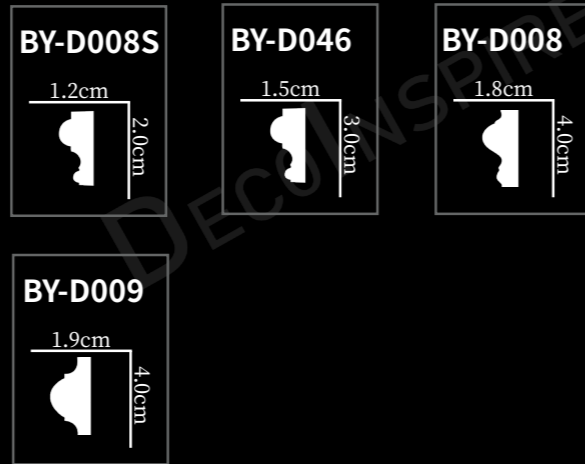

BY-D008L-2
13.3x13.3x1.9cm

BY-D046-16
16.2x16.2x2.3cm

BY-D008-16
21.3x21.3x3.1cm

弯角花

Plain molding corner

弯角花

Plain molding corner

弯角花