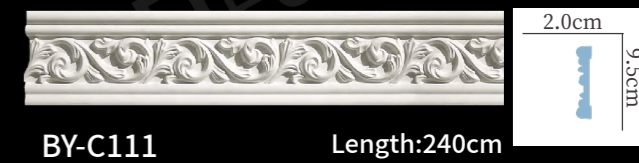

BY-C021 Length:240cm

BY-C065 Length:240cm

BY-C022 Length:240cm

BY-C099 Length:240cm

BY-C023 Length:240cm

BY-C018 Length:240cm

BY-C100 Length:240cm

BY-C060 Length:120cm

BY-C024 Length:240cm

BY-C019 Length:240cm

BY-C025 Length:240cm

BY-C020 Length:240cm

BY-C101 Length:240cm

雕花平线
carved flat molding

雕花平线
carved flat molding

雕花平线
carved flat molding