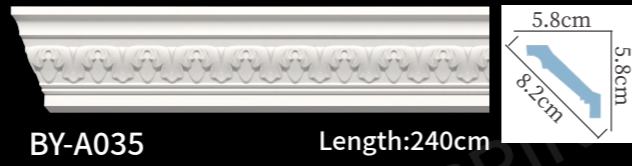

BY-A087 Length:240cm

BY-A004-55 ☆ Length:240cm

BY-A001-50 ☆ Length:240cm

BY-A008 Length:240cm

BY-A097 Length:240cm

BY-A009-60 ☆ Length:240cm

BY-A002-50 ☆ Length:240cm

BY-A007 Length:240cm

BY-A003 Length:240cm

BY-A010-70 ☆ Length:240cm

BY-A005 Length:240cm

BY-A035 Length:240cm

雕花角线
carved cornice molding

BY-A013 Length:240cm

BY-A012 Length:240cm

BY-A038-60 ☆ Length:240cm