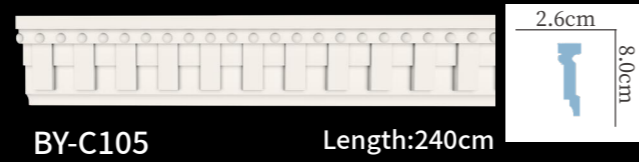

BY-C021 Length:240cm

BY-C065 Length:240cm

BY-C022 Length:240cm

BY-C099 Length:240cm

BY-C023 Length:240cm

BY-C018 Length:240cm

BY-C100 Length:240cm

BY-C060 Length:120cm

BY-C024 Length:240cm

BY-C019 Length:240cm

BY-C025 Length:240cm

BY-C020 Length:240cm

BY-C101 Length:240cm

雕花平线
carved flat molding

雕花平线
carved flat molding

雕花平线
carved flat molding