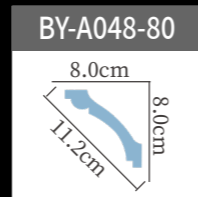

雕花角线
carved cornice molding