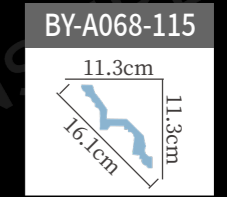

雕花角线
carved cornice molding