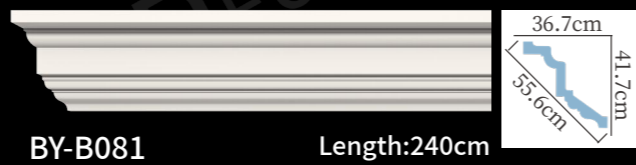

素面角线
plain cornice molding

素面角线
plain cornice molding

素面角线

plain cornice molding

BY-B072 Length:240cm

BY-B077 Length:240cm

BY-B118 Length:240cm

BY-B078 Length:240cm

BY-B074 Length:240cm

BY-B079 Length:240cm

BY-B044 Length:240cm

BY-B080 Length:240cm

BY-B073 Length:240cm

BY-B081 Length:240cm

BY-B075 Length:240cm

BY-B082 Length:240cm