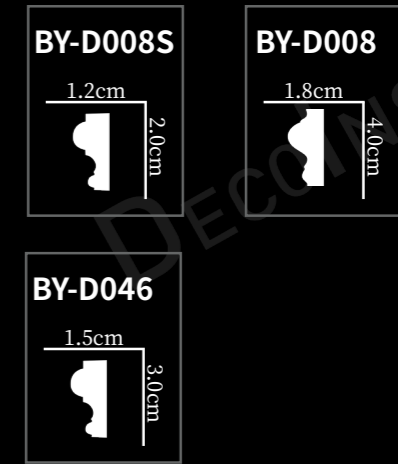

弯角花

Plain molding corner