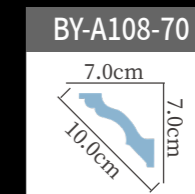

雕花角线
carved cornice molding