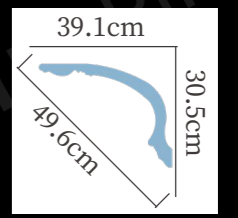

BY-A145 Length:240cm

BY-A076 Length:240cm

BY-A146 Length:240cm

BY-A082-180 ☆ Length:240cm

BY-A152-200 ☆ Length:240cm

BY-A124-150 ☆ Length:240cm

BY-A130-200 ☆ Length:240cm

BY-A139-155 ☆ Length:240cm

BY-A045-215 ☆ Length:240cm

BY-A077 Length:240cm

BY-A079 Length:240cm

雕花角线
carved cornice molding

BY-A148 Length:240cm

BY-A149 Length:240cm

BY-A130-260 ☆ Length:240cm

BY-A150 Length:240cm

BY-A091 Length:240cm

BY-A151 Length:240cm

BY-A094 Length:240cm

BY-A153-240 ☆ Length:240cm

BY-A136 Length:240cm

BY-A153-200 ☆ Length:240cm

BY-A124-260 Length:240cm

雕花角线
carved cornice molding

BY-A152-300 ☆ Length:240cm

BY-A093 Length:240cm

BY-A138 Length:240cm

BY-A092 Length:240cm

BY-A174 Length:240cm

BY-A124-440 ☆ Length:240cm

雕花角线
carved cornice molding

雕花角线
carved cornice molding