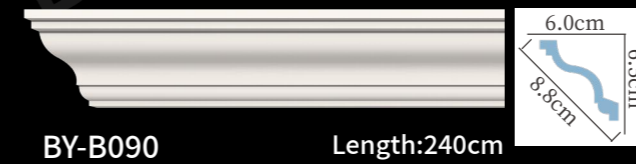

BY-A152-300 ☆ Length:240cm

BY-A093 Length:240cm

BY-A138 Length:240cm

BY-A092 Length:240cm

BY-A174 Length:240cm

BY-A124-440 ☆ Length:240cm

雕花角线
carved cornice molding

雕花角线
carved cornice molding

雕花角线
carved cornice molding

雕花角线
carved cornice molding

雕花角线
carved cornice molding

雕花角线
carved cornice molding

雕花角线
carved cornice molding

雕花角线
carved cornice molding

素面角线
plain cornice molding

素面角线
plain cornice molding

素面角线
plain cornice molding

素面角线
plain cornice molding

素面角线
plain cornice molding

BY-B025 Length:240cm

BY-B096 Length:240cm

BY-B063 Length:240cm

BY-B097 Length:240cm

BY-B091 Length:240cm