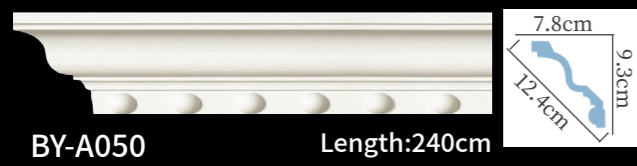

BY-A124-85 ☆ Length:240cm

BY-A115 Length:240cm

BY-A081 Length:240cm

BY-A116 Length:240cm

BY-A125 Length:240cm

BY-A119 Length:240cm

BY-A044 Length:240cm

BY-A121 Length:240cm

BY-A175 Length:240cm

BY-A043 Length:240cm

BY-A147 Length:240cm

BY-A122 Length:240cm

BY-A045-105 ☆ Length:240cm

雕花角线
carved cornice molding

雕花角线
carved cornice molding

雕花角线
carved cornice molding

BY-A033-100 ☆ Length:240cm

BY-A085-100 ☆ Length:240cm

BY-A036-100 ☆ Length:240cm

BY-A086-100 ☆ Length:240cm

BY-A038-100 ☆ Length:240cm

BY-A129 Length:240cm

BY-A042-100 ☆ Length:240cm

BY-A171-100 ☆ Length:240cm