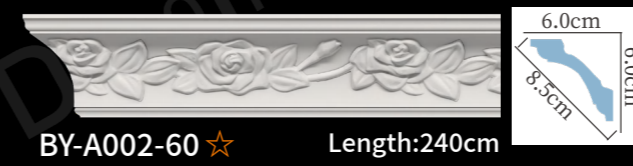

BY-A003 Length:240cm

BY-A010-70 ☆ Length:240cm

BY-A005 Length:240cm

BY-A035 Length:240cm

雕花角线
carved cornice molding

BY-A013 Length:240cm

BY-A012 Length:240cm

BY-A038-60 ☆ Length:240cm

BY-A014-60 ☆ Length:240cm

BY-A042-60 ☆ Length:240cm

BY-A037 Length:240cm

BY-A085-60 ☆ Length:240cm

BY-A048-60 ☆ Length:240cm

BY-A117-60 ☆ Length:240cm

BY-A049-60 ☆ Length:240cm

BY-A001-65 ☆ Length:240cm

BY-A060-60 ☆ Length:240cm

BY-A002-60 ☆ Length:240cm

BY-A099 Length:240cm

雕花角线
carved cornice molding

BY-A108-60 ☆ Length:240cm

BY-A101 Length:240cm

BY-A100 Length:240cm

BY-A040-65 ☆ Length:240cm