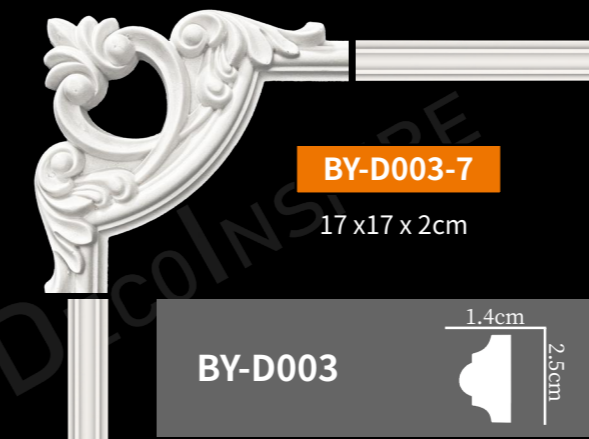

弯角花

Plain molding corner

弯角花

Plain molding corner