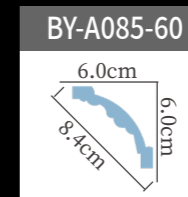

雕花角线
carved cornice molding