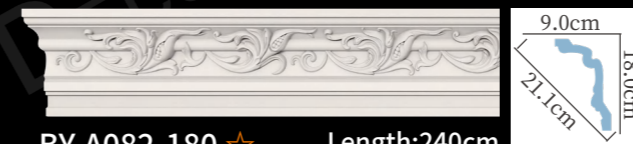

BY-A021-120 ☆ Length:240cm

BY-A142 Length:240cm

BY-A042-120 ☆ Length:240cm

BY-A071 Length:240cm

BY-A072 Length:240cm

BY-A130-160 ☆ Length:240cm

BY-A141 Length:240cm

BY-A134 Length:240cm

BY-A171-120 ☆ Length:240cm

BY-A074 Length:240cm

BY-A073 Length:240cm

BY-A075 Length:240cm

雕花角线
carved cornice molding

BY-A171-140 ☆ Length:240cm

BY-A078 Length:240cm

BY-A090 Length:240cm

BY-A145 Length:240cm

BY-A076 Length:240cm

BY-A146 Length:240cm

BY-A082-180 ☆ Length:240cm

BY-A152-200 ☆ Length:240cm

BY-A124-150 ☆ Length:240cm

BY-A130-200 ☆ Length:240cm

BY-A139-155 ☆ Length:240cm