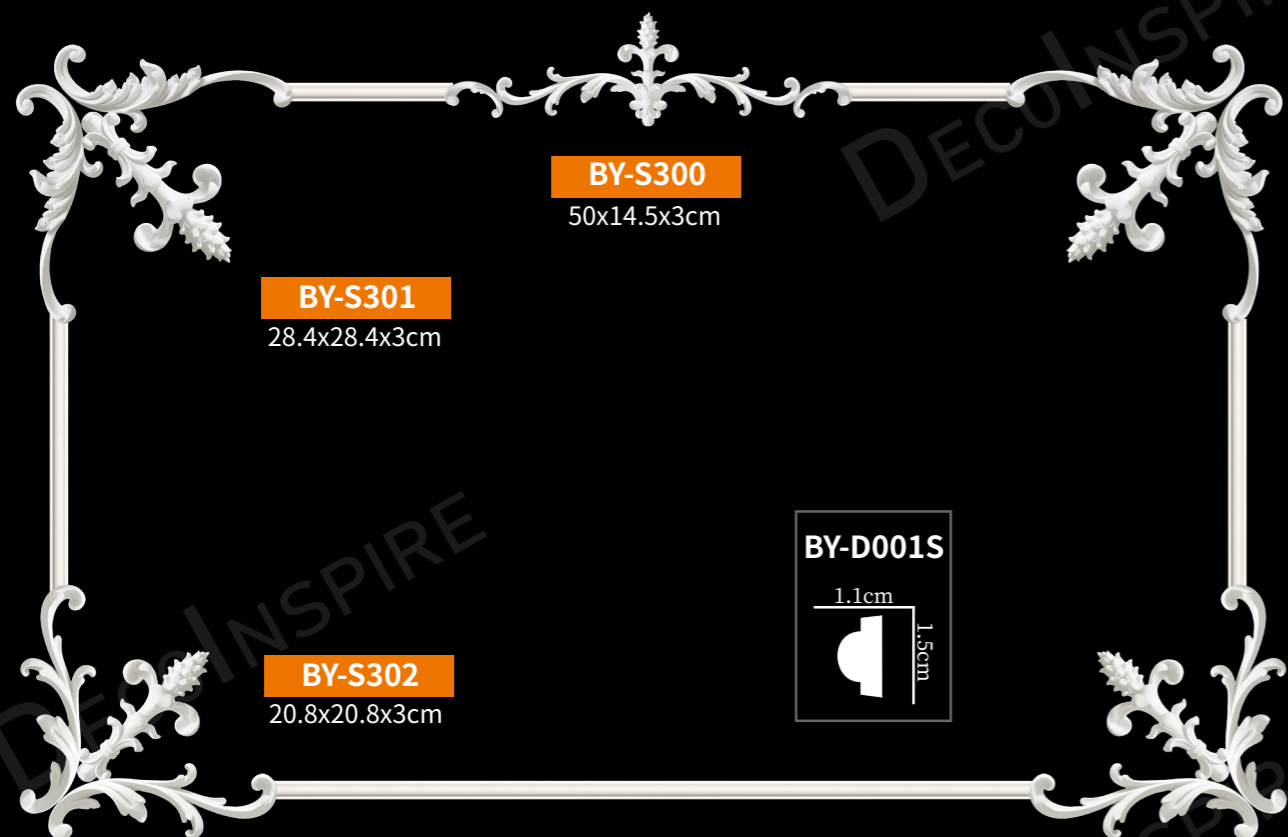

BY-S301
28.4x28.4x3cm

BY-S300
50x14.5x3cm

BY-S302
20.8x20.8x3cm