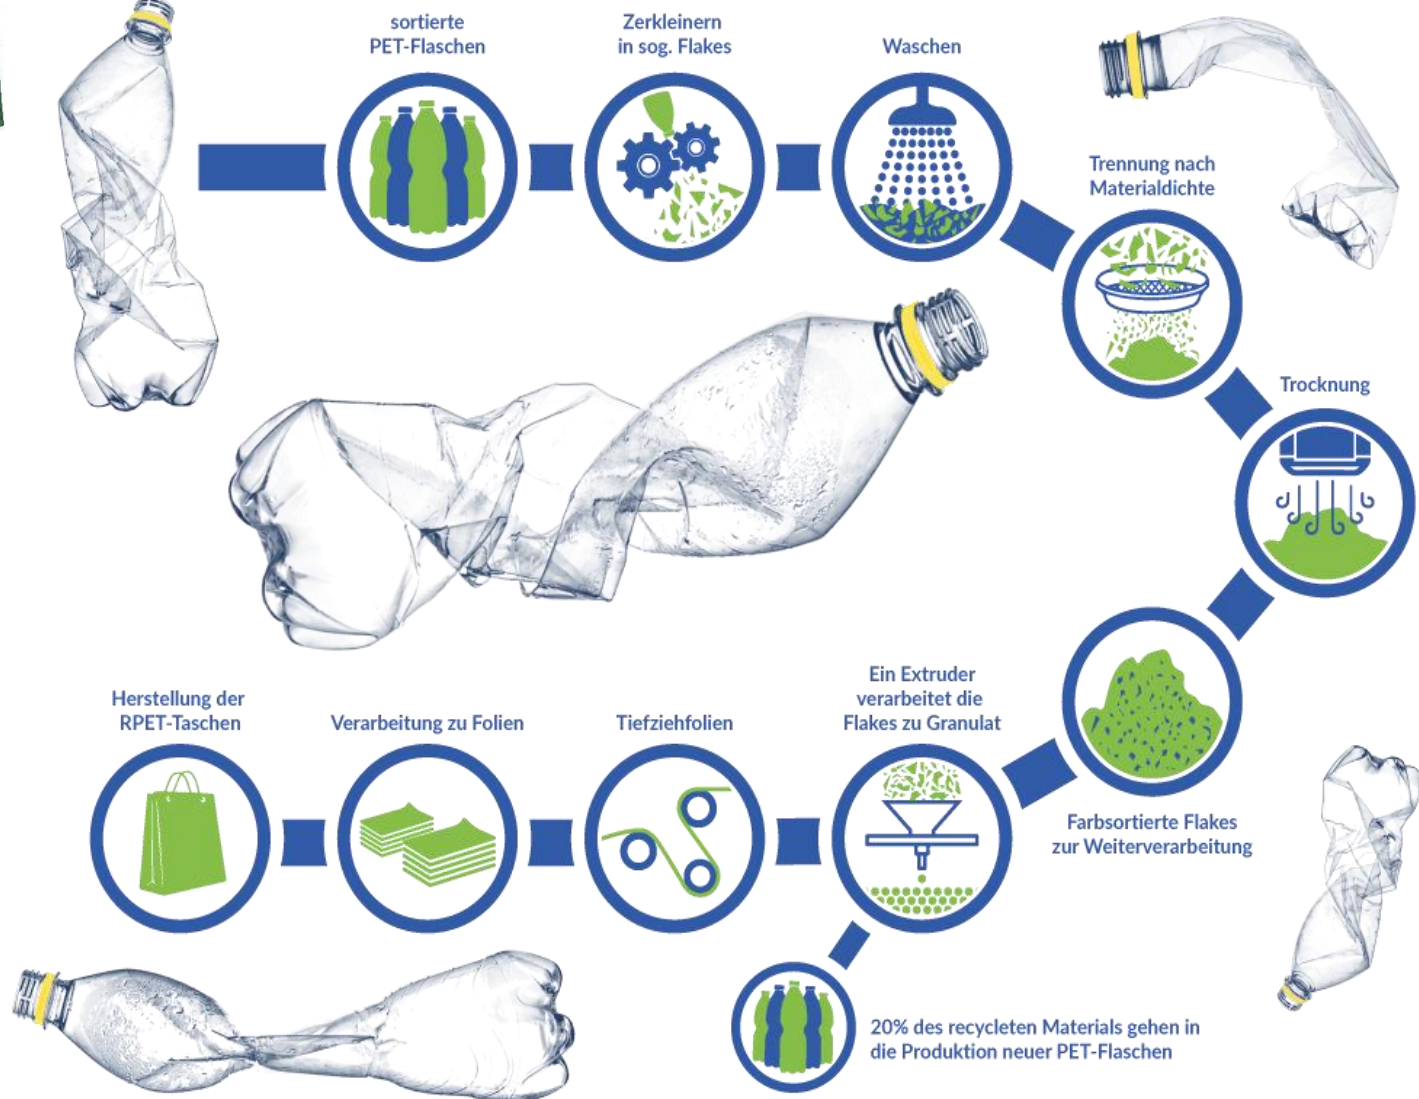

RPET BAG WITH HEAT SUBLIMATION

Material:RPET
Size:L59*H38*W38cm
Handle:3.8*150cm+3.8*43cm
With one side mesh pocket and inner zipper pocket

Material:RPET
Size:L41*H36*W20cm
Handle:3*51cm

Material:RPET
Size:L33*H37.5*W10cm
Handle:2.5*46cm+6.3*98cm
With long handle

Material:RPET
Size:L42*H41*W8cm
Handle:2.5*60cm