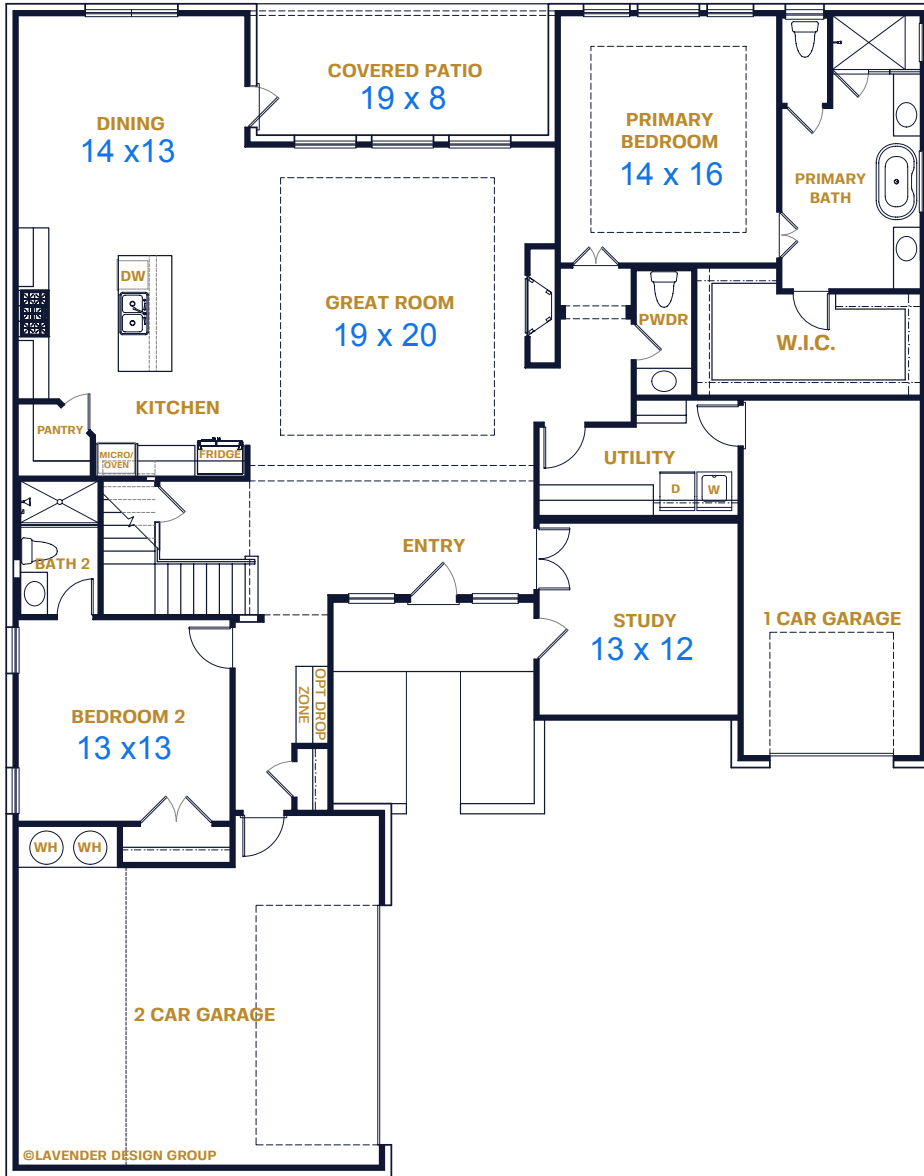

BATON ROUGE

The Colony 80' | Bastrop, TX

4 Bedroom | 4.5 Bath | Study | Game Room | 3 Car Garage
3529 SQ FT

FIRST FLOOR