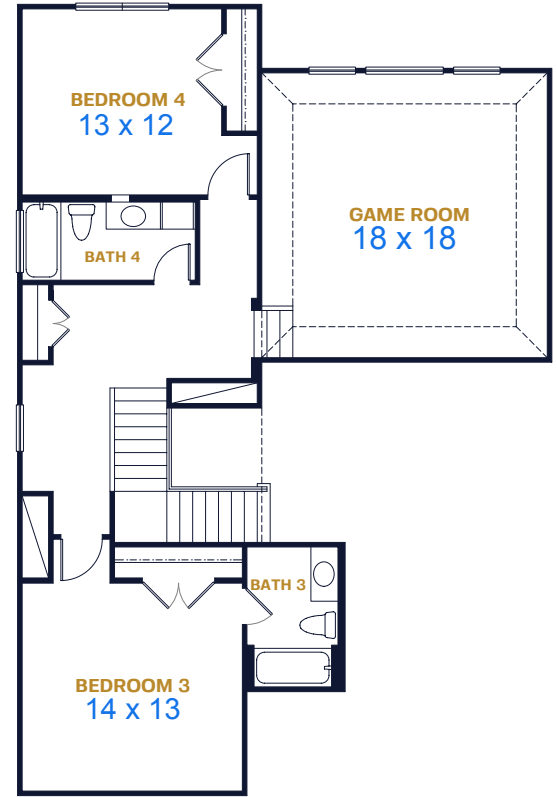

BATON ROUGE

The Colony 80' | Bastrop, TX

4 Bedroom | 4.5 Bath | Study | Game Room | 3 Car Garage
3529 SQ FT

FIRST FLOOR