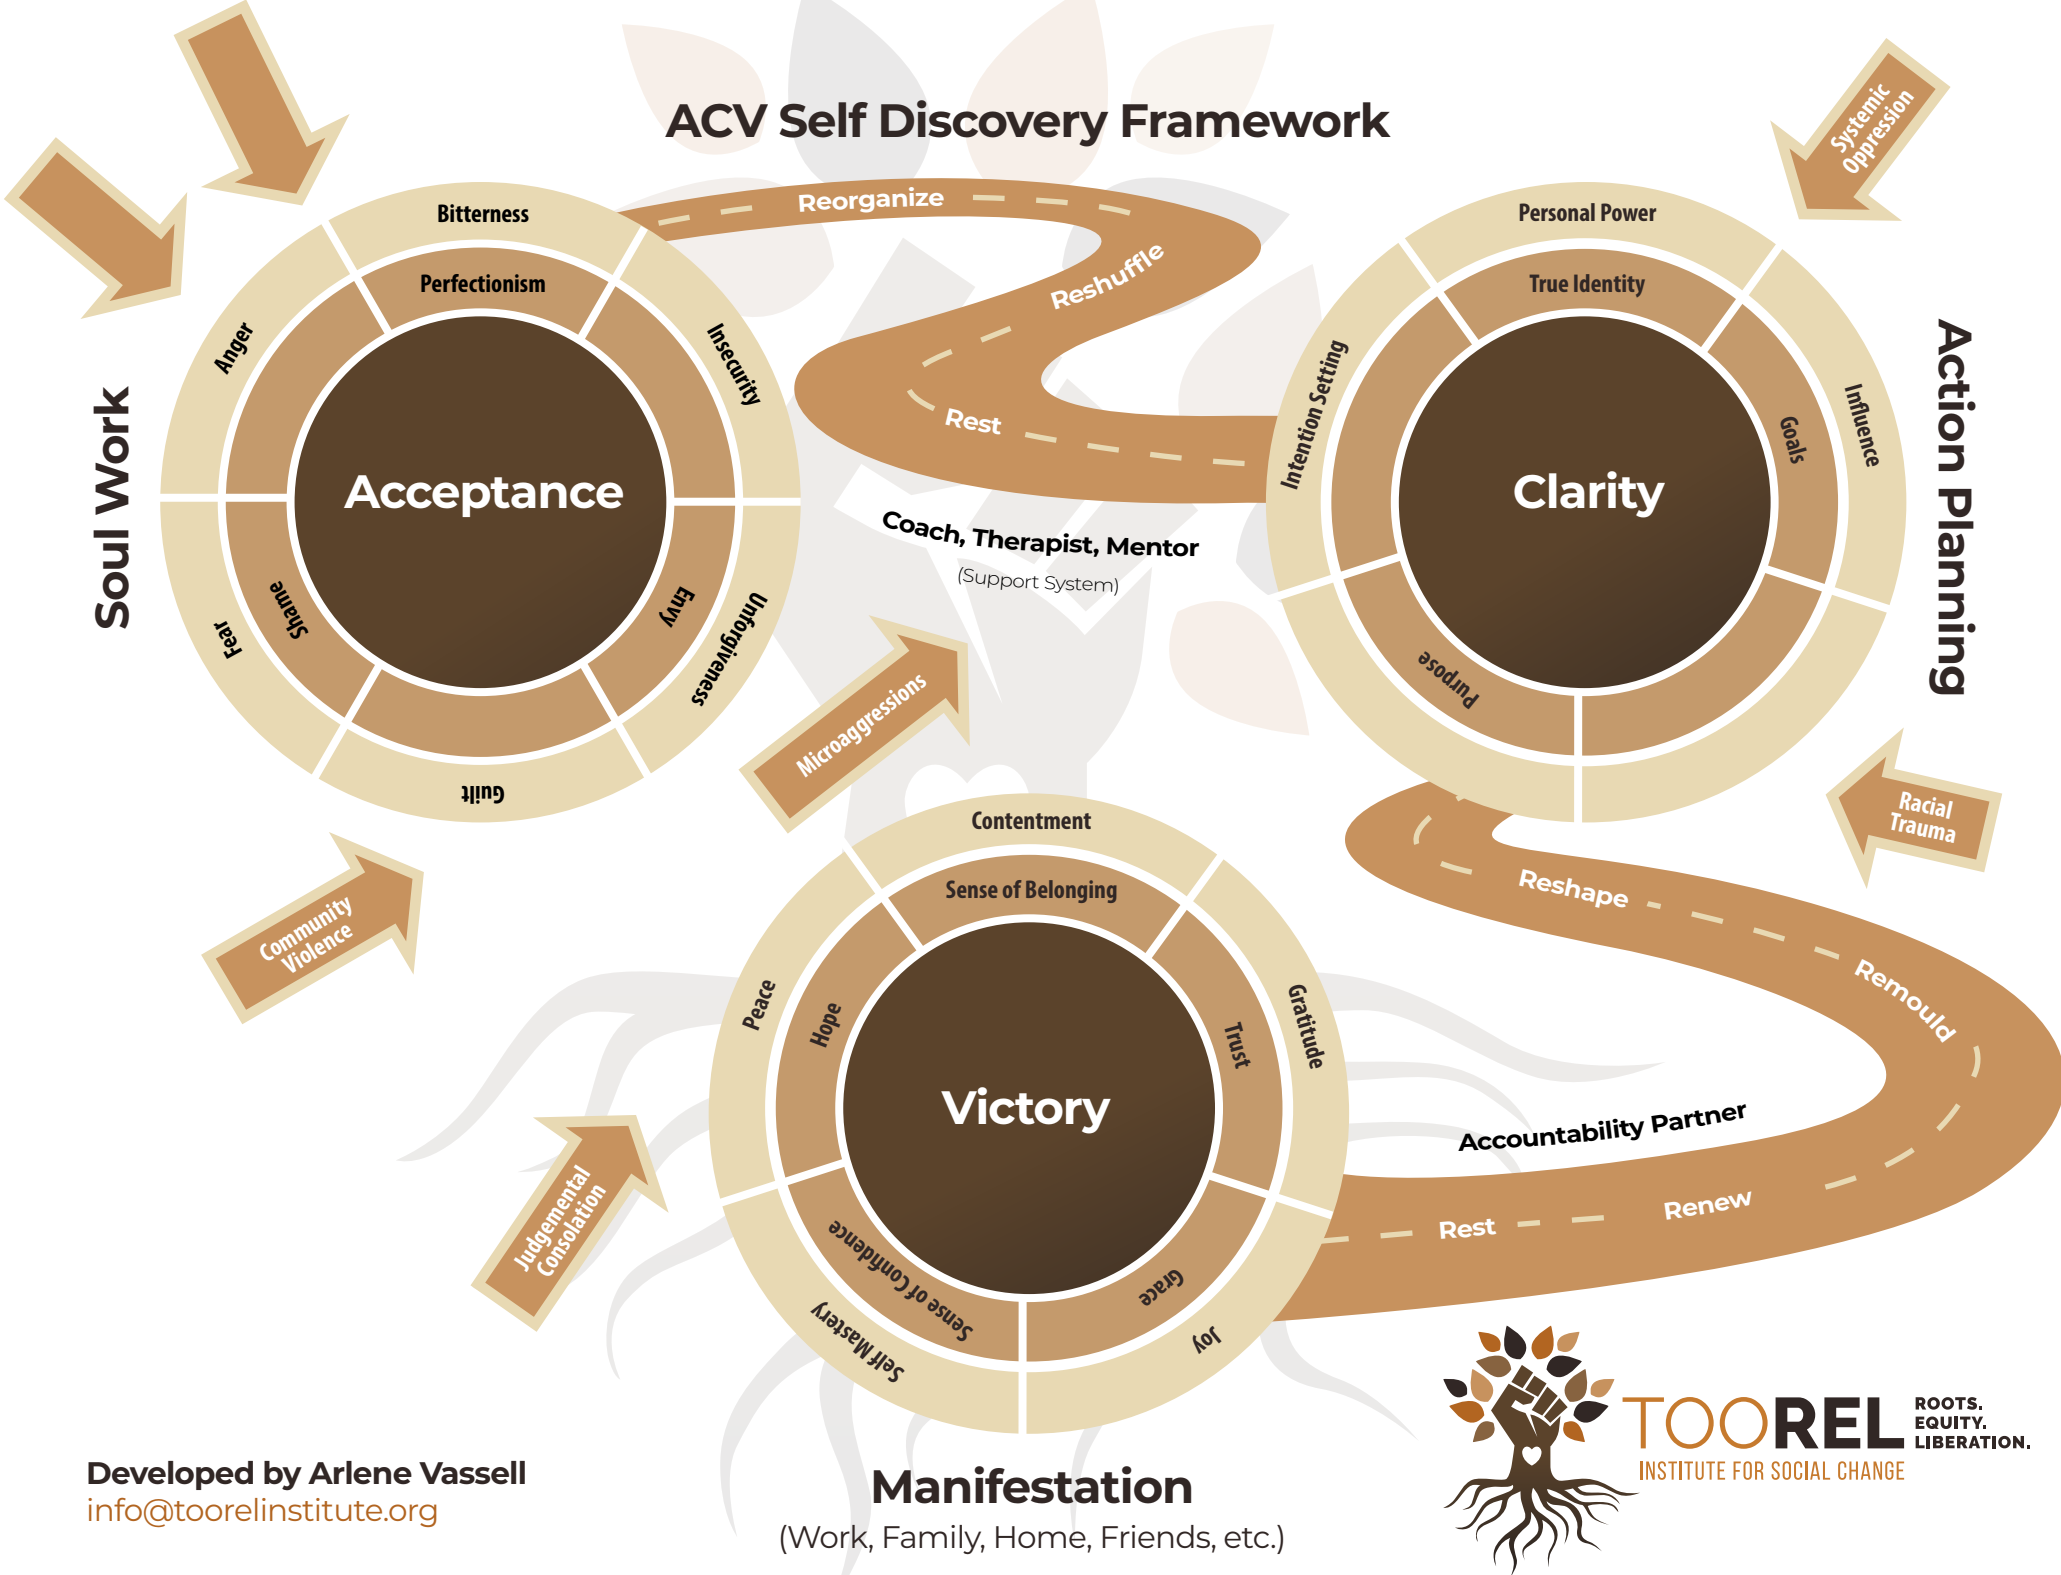

# ACV Self Discovery Framework

Developed by Arlene Vassell  
[info@toorelinstitute.org](mailto:info@toorelinstitute.org)

**Manifestation**  
 (Work, Family, Home, Friends, etc.)

**TOOREL** ROOTS. EQUITY. LIBERATION.  
 INSTITUTE FOR SOCIAL CHANGE